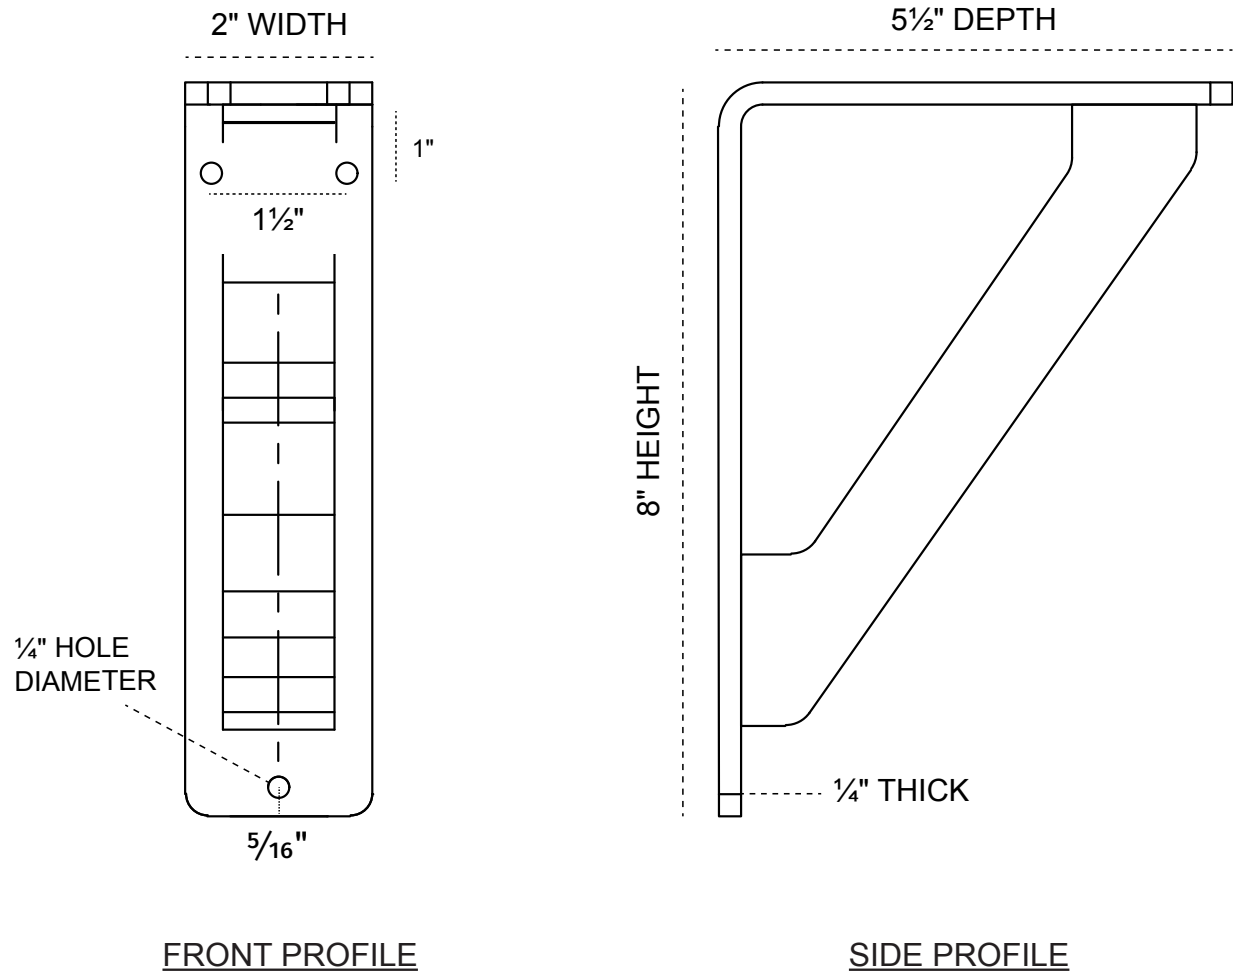

2-INCH W X 5½-INCH D X 8-INCH H TRADITIONAL TRIPLE BRACE BRACKET

HEAVY-DUTY ¼" THICK

AVAILABLE IN:
POWDER COATED BLACK

BKTM02X05X08TTRPBL

P:866.607.0453 | F: 866.591.3143
2300 W. Main St. | Clarksville, TX 75426
sales@ekenamillwork.com | www.ekenamillwork.com