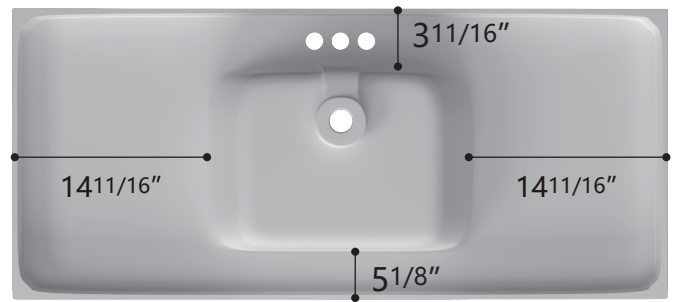

## DIMENSION DETAILS BATHROOM VANITY

✉ Email: [service@bestgosupplychaininc.com](mailto:service@bestgosupplychaininc.com)

MODEL.  
EB49

PRODUCT  
INSTRUCTION  
VIDEO

# COUNTERTOP SIZE

TOP VIEW

BOTTOM VIEW

Front View

Side View

NAME: Integrated Top with Sink

MATERIAL: Solid Surface

COLOR: Glossy White

STYLE: Seamless/ Minimalism

Overall Countertop Dimension: 49" " x22" x4<sup>3</sup>/<sub>16</sub>"

Internal Sink Dimension: 19<sup>11</sup>/<sub>16</sub>" x13" x6<sup>5</sup>/<sub>16</sub>"

Installation Method: Semi-Recessed