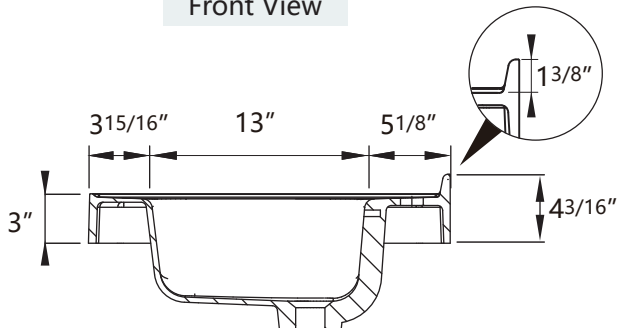

# COUNTERTOP SIZE

TOP VIEW

BOTTOM VIEW

Front View

Side View

NAME: Integrated Top with Sink

MATERIAL: Solid Surface

COLOR: Glossy White

STYLE: Seamless/ Minimalism

Overall Countertop Dimension: 49" " x22" x4<sup>3</sup>/<sub>16</sub>"

Internal Sink Dimension: 19<sup>11</sup>/<sub>16</sub>" x13" x6<sup>5</sup>/<sub>16</sub>"

Installation Method: Semi-Recessed