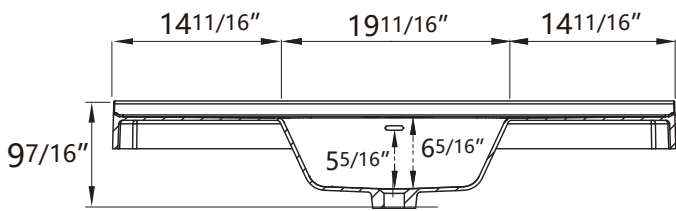

## DIMENSION DETAILS BATHROOM VANITY

✉ Email: [service@bestgosupplychaininc.com](mailto:service@bestgosupplychaininc.com)

MODEL.  
EB49

PRODUCT  
INSTRUCTION  
VIDEO

# COUNTERTOP SIZE

TOP VIEW

BOTTOM VIEW

Front View

Side View

NAME: Integrated Top with Sink

MATERIAL: Solid Surface

COLOR: Glossy White

STYLE: Seamless/ Minimalism

Overall Countertop Dimension: 49" " x22" x4<sup>3</sup>/<sub>16</sub>"

Internal Sink Dimension: 19<sup>11</sup>/<sub>16</sub>" x13" x6<sup>5</sup>/<sub>16</sub>"

Installation Method: Semi-Recessed