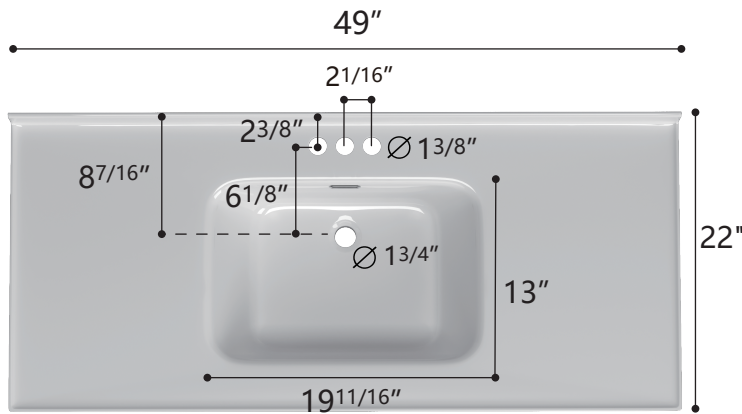

## DIMENSION DETAILS BATHROOM VANITY

✉ Email: [service@bestgosupplychaininc.com](mailto:service@bestgosupplychaininc.com)

MODEL.  
EB49

PRODUCT  
INSTRUCTION  
VIDEO

# COUNTERTOP SIZE

TOP VIEW

BOTTOM VIEW

Front View

Side View

NAME: Integrated Top with Sink

MATERIAL: Solid Surface

COLOR: Glossy White

STYLE: Seamless/ Minimalism

Overall Countertop Dimension: 49" " x22" x4<sup>3</sup>/<sub>16</sub>"

Internal Sink Dimension: 19<sup>11</sup>/<sub>16</sub>" x13" x6<sup>5</sup>/<sub>16</sub>"

Installation Method: Semi-Recessed