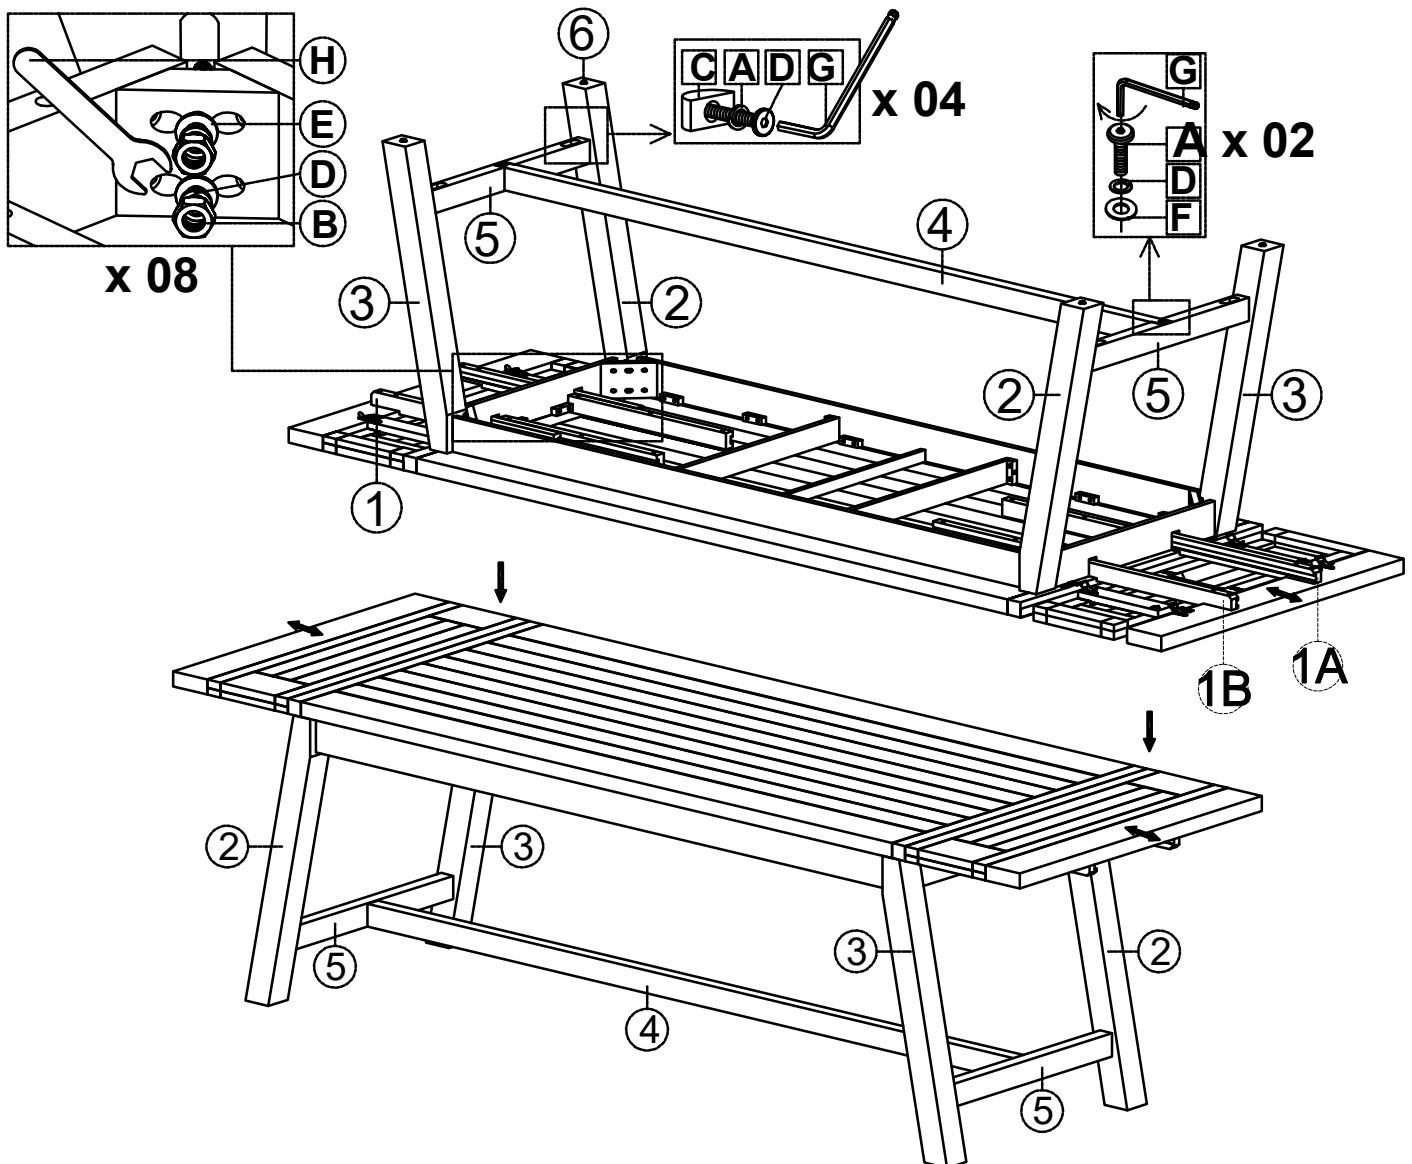

ASSEMBLY INSTRUCTIONS & PARTS IDENTIFICATION

COUNTER HEIGHT TRESTLE TABLE TELLURIDE GOLD

Thank you for purchasing this quality product. Be sure to check all packing material carefully for small parts that may have come loose inside the carton during shipment.

Parts key				Hardware kit			
No	Code	Qty	Description	No	Description		Qty
1A	A	2 pcs	Left Side Facing Extension Mechanism	A	Bolt	Ø7.8 x 50	6 pcs
1B	B	2 pcs	Right Side Facing Extension Mechanism	B	Hex Nut	Ø8	8 pcs
2	C	2 pcs	Left Side Facing Leg	C	Semi lunar washer	Ø8 x 30	4 pcs
3	D	2 pcs	Right Side Facing Leg	D	Lock washer	Ø8	14 pcs
4	E	1 pc	Center Connecting Stretcher	E	Big Flat washer	Ø10 x 22	8 pcs
5	F	2 pcs	Side Stretcher	F	Small Flat washer	Ø8 x 16	2 pcs
6	G	4 pcs	Floor Glide	G	Allen Key	K4	1 pc
				H	Wrench	12	1 pc