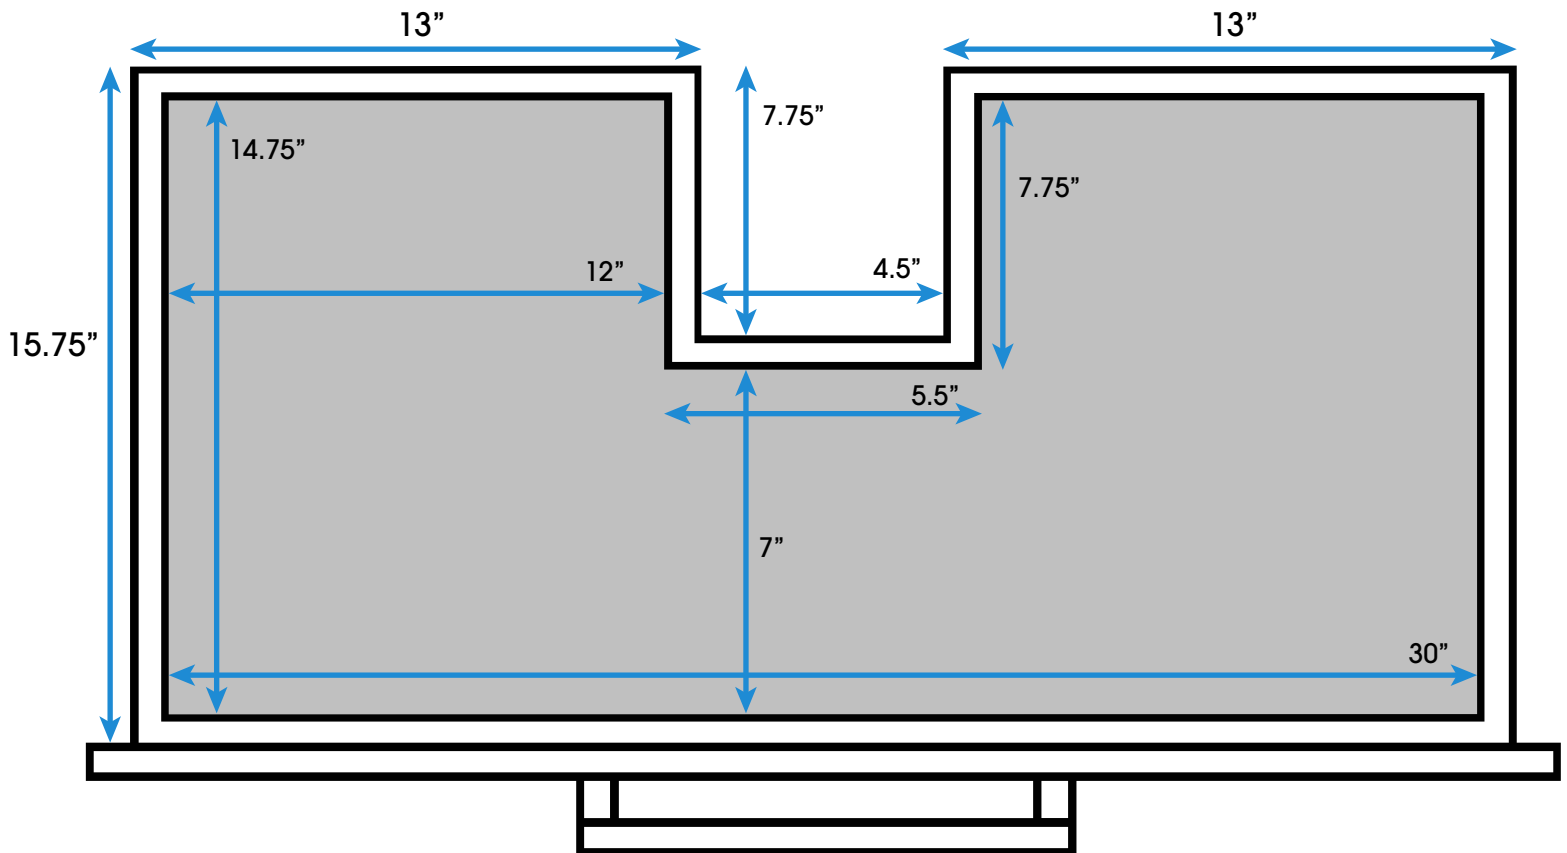

36-inch Bath Vanity

Bottom Drawer – Top View

**All measurements are approximate and rounded to the nearest quarter inch
Please allow for a slight margin of error**