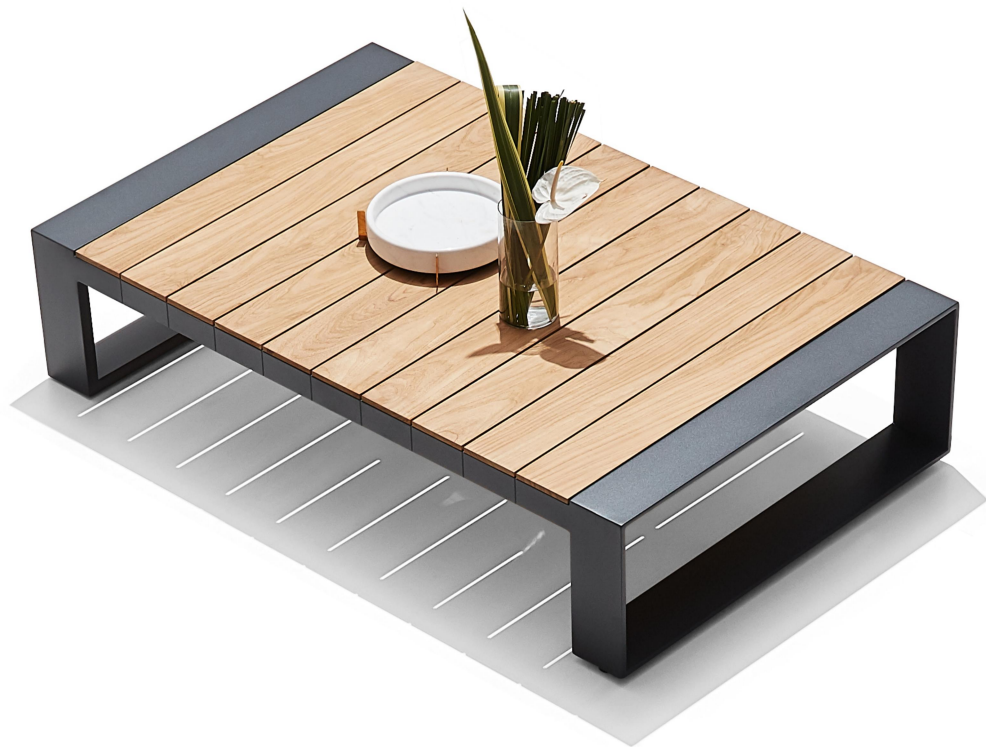

An architectural rendering of a modern skyscraper. The building features a prominent glass facade and a curved, cantilevered section on the left. The interior is visible, showing multiple floors with people and greenery. A rooftop terrace with lounge furniture and plants is visible at the base of the tower. The background shows a cityscape under a cloudy sky.

CAMBUSA

HIGOLD®
Live the outdoor life.

15cm super thick cushions with high density foams for a extra soft seating experience.

CAMBUSA

HIGOLD®
Love the world but fight

A Width of 11cm Solid
natural teak wood slates ,
natural generous and
gorgeous.

CAMBUSA

HIGOLD®
Love the outdoor life

Super longer size of 3.1 meters
for dining table, easy prepared
for 8 persons.

CAMBUSA

HIGOLD

Love the weather, love life

CAMBUSA

HIGOLD™