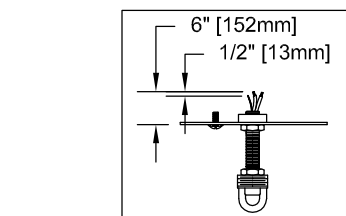

CAUTION - All glass is fragile, use care when handling Glass component(s) and or Lamp(s).

CANOPY MOUNTING & WIRE CONNECTION ASSEMBLY STEPS:

ADJUST HEIGHT WITH "D"
 N → A (TO LOCK)
 AJUSTA LA ALTURA CON "D"
 N → A (APRETAR)
 RÉGLEZ LA HAUTEUR AVEC "D"
 N → A (À VERROUILLER)