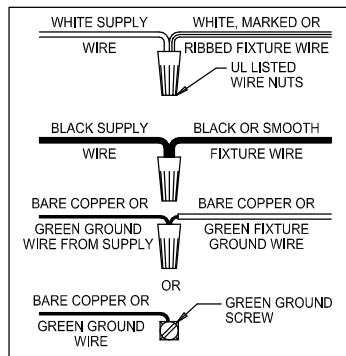

Assembly & Installation Instructions

CAUTION: Read instructions carefully and turn electricity off at main circuit breaker panel before beginning installation.

WARNING - If any Special Control Devices are used with this Fixture, Follow the Instructions Carefully to assure full compliance with N.E.C. requirements. If there are any questions, contact a Qualified Electrical Contractor.

CAUTION - All glass is fragile, use care when handling Glass component(s) and or Lamp(s).

CANOPY MOUNTING & WIRE CONNECTION ASSEMBLY STEPS:

ADJUST HEIGHT WITH "D"
 N → A (TO LOCK)
 AJUSTA LA ALTURA CON "D"
 N → A (APRETAR)
 RÉGLEZ LA HAUTEUR AVEC "D"
 N → A (À VERROUILLER)