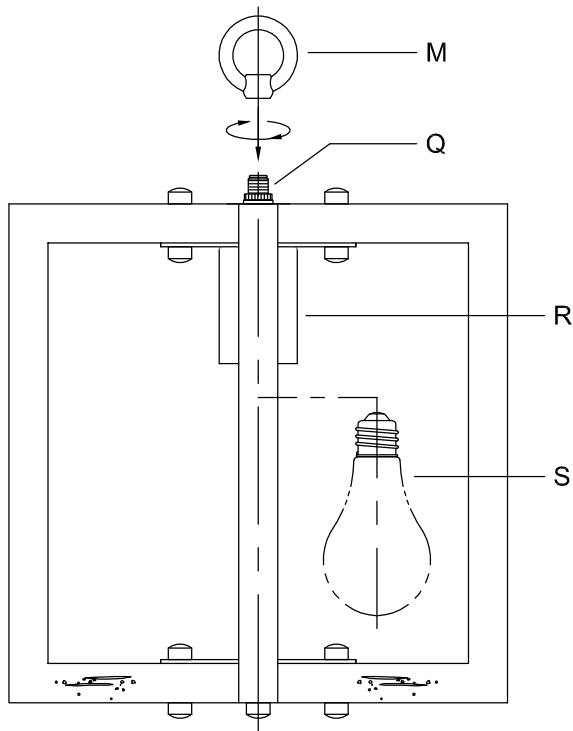

CAUTION - All glass is fragile, use care when handling Glass component(s) and or Lamp(s).

CANOPY MOUNTING & WIRE CONNECTION ASSEMBLY STEPS:

ADJUST HEIGHT WITH "D"
 N → A (TO LOCK)
 AJUSTA LA ALTURA CON "D"
 N → A (APRETAR)
 RÉGLEZ LA HAUTEUR AVEC "D"
 N → A (À VERROUILLER)

1. D,E → A
2. B,A → C
3. N,P,H → D
4. P → H (TO LOCK) (APRETAR) (À VERROUILLER)
5. F → M
6. M → Q
7. L → M
8. K,J → L
9. L → H
10. F → L,K,J,H,D
11. F → G
12. J,K → H

FIXTURE ASSEMBLY STEPS:

1. S → R

B, C, G & S
 (NOT FURNISHED)
 (NO INCLUIDA)
 (NON FOURNIE)