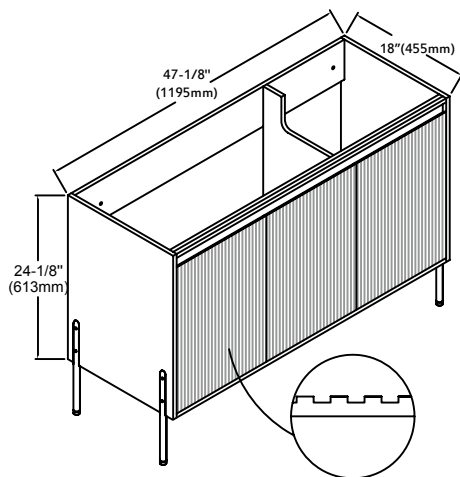

DOWELL

002 Series-48

Bathroom Cabinet

INSTALLATION GUIDE

48" Vanity Drawing

Basin Options

000 4818BP & 000 4818BPBL

000 4818BPS

000 4818BT

002 48 Vanity
 Bathroom Cabinet
 INSTALLATION GUIDE

DOWELL

Hardware			Tools	
NO.	Draw	QTY		
A		2	 	
B		2		
C	  X2 (M4*1.6mm)	4		
D	 X2  X4 (ϕ -4*1.6mm) (M4*1.2mm)	1		
E		4		