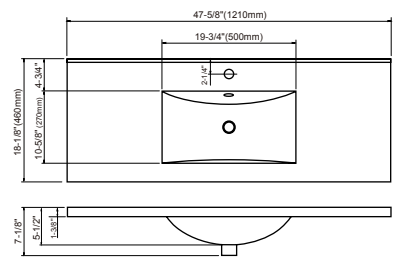

DOWELL

002 Series-48

Bathroom Cabinet

INSTALLATION GUIDE

48" Vanity Drawing

Basin Options

000 4818BP & 000 4818BPBL

000 4818BPS

000 4818BT

002 48 Vanity
 Bathroom Cabinet
 INSTALLATION GUIDE

DOWELL

Hardware			Tools	
NO.	Draw	QTY		
A		2	 	
B		2		
C	  X2 (M4*1.6mm)	4		
D	 X2  X4 (ϕ -4*1.6mm) (M4*1.2mm)	1		
E		4		