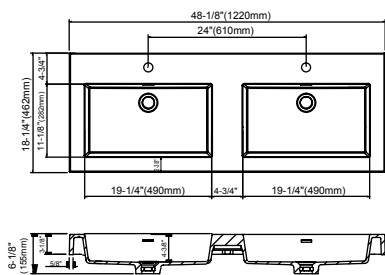

DOWELL

002 Series-48

Bathroom Cabinet

INSTALLATION GUIDE

48" Vanity Drawing

Basin Options

000 4818BP & 000 4818BPBL

000 4818BPS

000 4818BT

002 48 Vanity
 Bathroom Cabinet
 INSTALLATION GUIDE

DOWELL

Hardware			Tools	
NO.	Draw	QTY		
A		2	 	
B		2		
C	  X2 (M4*1.6mm)	4		
D	 X2  X4 (ϕ -4*1.6mm) (M4*1.2mm)	1		
E		4		