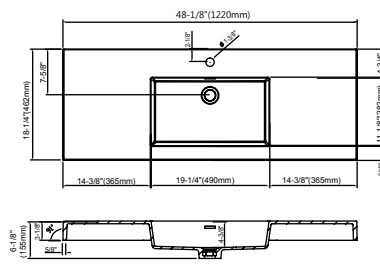

DOWELL

002 Series-48

Bathroom Cabinet

INSTALLATION GUIDE

48" Vanity Drawing

Basin Options

000 4818BP & 000 4818BPBL

000 4818BPS

000 4818BT

002 48 Vanity
 Bathroom Cabinet
 INSTALLATION GUIDE

DOWELL

Hardware			Tools	
NO.	Draw	QTY		
A		2	 	
B		2		
C	  X2 (M4*1.6mm)	4		
D	 X2  X4 (ϕ -4*1.6mm) (M4*1.2mm)	1		
E		4		