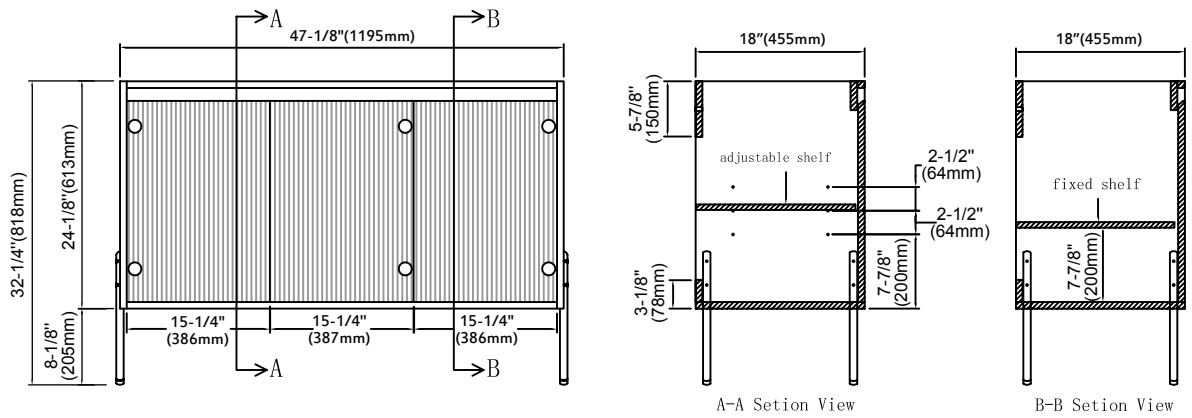

DOWELL

002 Series-48

Bathroom Cabinet

INSTALLATION GUIDE

48" Vanity Drawing

Basin Options

000 4818BP & 000 4818BPBL

000 4818BPS

000 4818BT

002 48 Vanity
 Bathroom Cabinet
 INSTALLATION GUIDE

DOWELL

Hardware			Tools	
NO.	Draw	QTY		
A		2	 	
B		2		
C	  X2 (M4*1.6mm)	4		
D	 X2  X4 (ϕ -4*1.6mm) (M4*1.2mm)	1		
E		4		