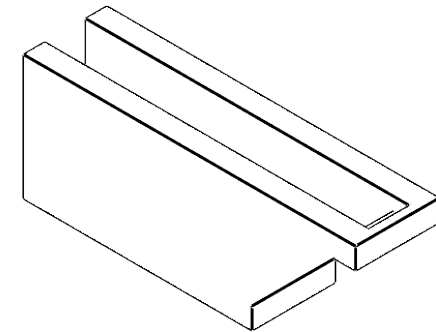

ITEM NUMBER: RFTURO040X06000X16000X006BUR00RCPR

4"W X 6"H X 16"L TIMBERTHANE ROUGH CEDAR BURLINGTON FAUX WOOD OPEN RAFTER TAIL, 6"L END, PRIMED TAN

SIDE PROFILE

FRONT PROFILE

ISOMETRIC

GENERATED DATE : 03/02/2023

EKENA MILLWORK
2300 WEST MAIN ST.
CLARKSVILLE, TX 75426
TOLL FREE: 866-607-0453
WWW.EKENAMILLWORK.COM

NOTES

1. INSTALLATION TO BE COMPLETED IN ACCORDANCE WITH MANUFACTURER'S SPECIFICATIONS.
2. DRAWING MAY NOT BE TO SCALE
3. THIS DRAWING IS INTENDED FOR DESIGN AND PLANNING PURPOSES ONLY.
4. ALL INFORMATION CONTAINED HEREIN WAS CURRENT AT THE TIME OF DEVELOPMENT BUT MUST BE REVIEWED AND APPROVED BY THE PRODUCT MANUFACTURER TO BE CONSIDERED ACCURATE.
5. TIMBERTHANE ARCHITECTURAL PRODUCTS ARE MADE FROM HIGH DENSITY URETHANE AND COME FACTORY PRIMED