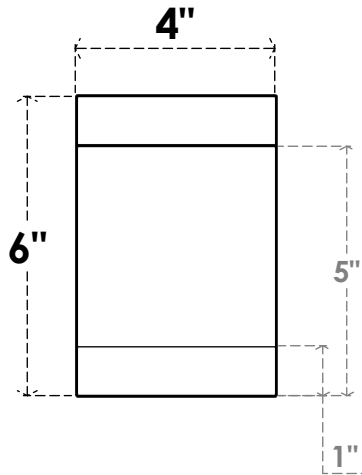

ITEM NUMBER: RFTURO040X06000X16000X006BUR00RCPR

4"W X 6"H X 16"L TIMBERTHANE ROUGH CEDAR BURLINGTON FAUX WOOD OPEN RAFTER TAIL, 6"L END, PRIMED TAN

SIDE PROFILE

FRONT PROFILE

ISOMETRIC

GENERATED DATE : 03/02/2023