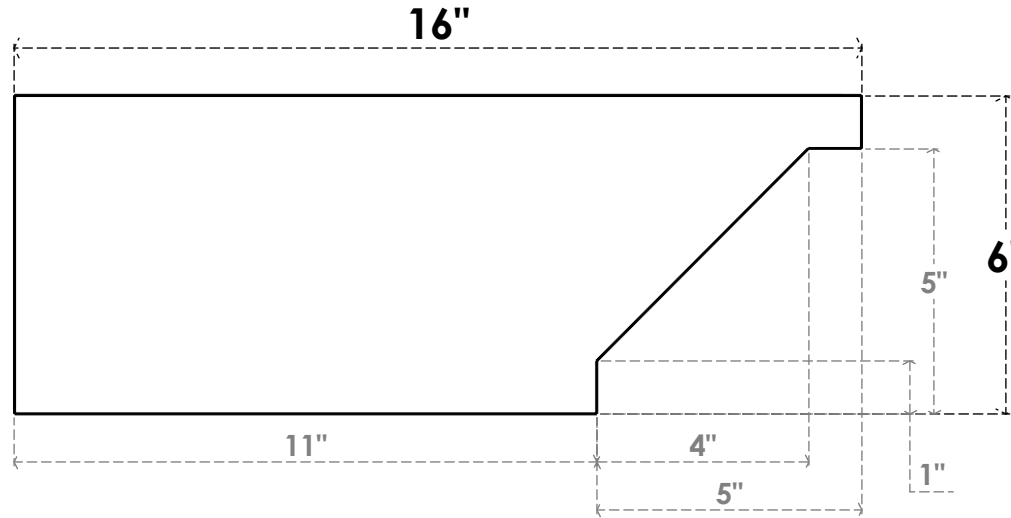

ITEM NUMBER: RFTURO040X06000X16000X006BUR00RCPR

4"W X 6"H X 16"L TIMBERTHANE ROUGH CEDAR BURLINGTON FAUX WOOD OPEN RAFTER TAIL, 6"L END, PRIMED TAN

SIDE PROFILE

FRONT PROFILE

ISOMETRIC

GENERATED DATE : 03/02/2023