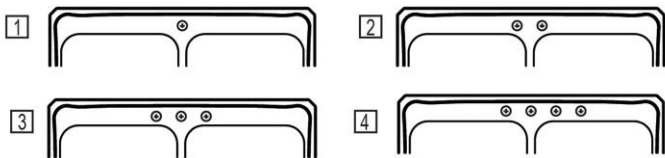

**PRODUCT SPECIFICATIONS**

Celebrity<sup>®</sup> Stainless Steel 43" x 22" x 6-7/8" Equal Double Bowl Drop-in Sink. Sink is manufactured from 20 gauge 304 Stainless Steel with a Brushed Satin finish, Center drain placement, and Bottom only pads.

|                              |  |
|------------------------------|--|
| <b>Installation Type:</b>    | Drop-in  |
| <b>Material:</b>             | 304 Stainless Steel  |
| <b>Finish:</b>               | Brushed Satin  |
| <b>Gauge:</b>                | 20   |
| <b>Sound Deadening:</b>      | Bottom only pads   |
| <b>Number of Bowls:</b>      | 2  |
| <b>Sink Dimensions:</b>      | 43" x 22" x 6-7/8"   |
| <b>Bowl 1 Dimensions:</b>    | 19" x 15-3/4" x 6-3/4"   |
| <b>Bowl 2 Dimensions:</b>    | 19" x 15-3/4" x 6-3/4"   |
| <b>Drain Size:</b>           | 3-1/2" (89mm)  |
| <b>Drain Location:</b>       | Center   |
| <b>Minimum Cabinet Size:</b> | 48"  |
| <b>Mounting Hardware:</b>    | Part # 64090014 included for countertops up to 3/4" (19mm) thick |
| <b>Template Included:</b>    | No   |
| <b>Cutout Template #:</b>    | <a href="#">1000001286</a>                                       |

Template is available for download at [elkay.com](http://elkay.com). CAD software will be required to open the template.

**Cutout Dimensions for Drop-in Installation:**

42-3/8" x 21-3/8" (1076mm x 543mm) with 1-1/2" (38mm) corner radius

**Hole Drilling Configurations:**

1-1/2" (38mm) Diameter Faucet Holes on 4" (102mm) Centers

A Century of Tradition and Quality. For more than 100 years, Elkay has been making innovative products and providing exceptional customer care. We take pride in offering plumbing products that make life easier, inspire change and leave the world a better place.