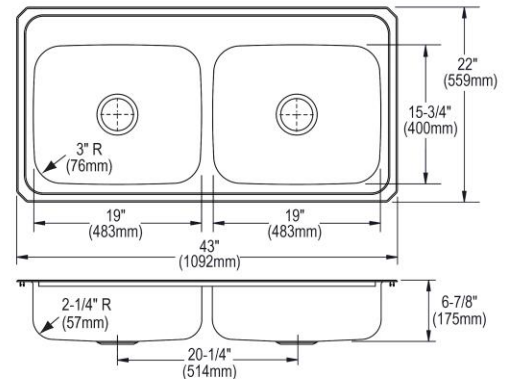

A Century of Tradition and Quality. For more than 100 years, Elkay has been making innovative products and providing exceptional customer care. We take pride in offering plumbing products that make life easier, inspire change and leave the world a better place.

Product Compliance: ASME A112.19.3/CSA B45.4

Sinks are listed by IAPMO® as meeting the applicable requirements of the Uniform Plumbing Code®, International Plumbing Code®, and National Plumbing Code of Canada.

[Clean and Care Manual (PDF)](#)
[Installation Instructions (PDF) - 1000005236](#)
[Warranty (PDF)](#)