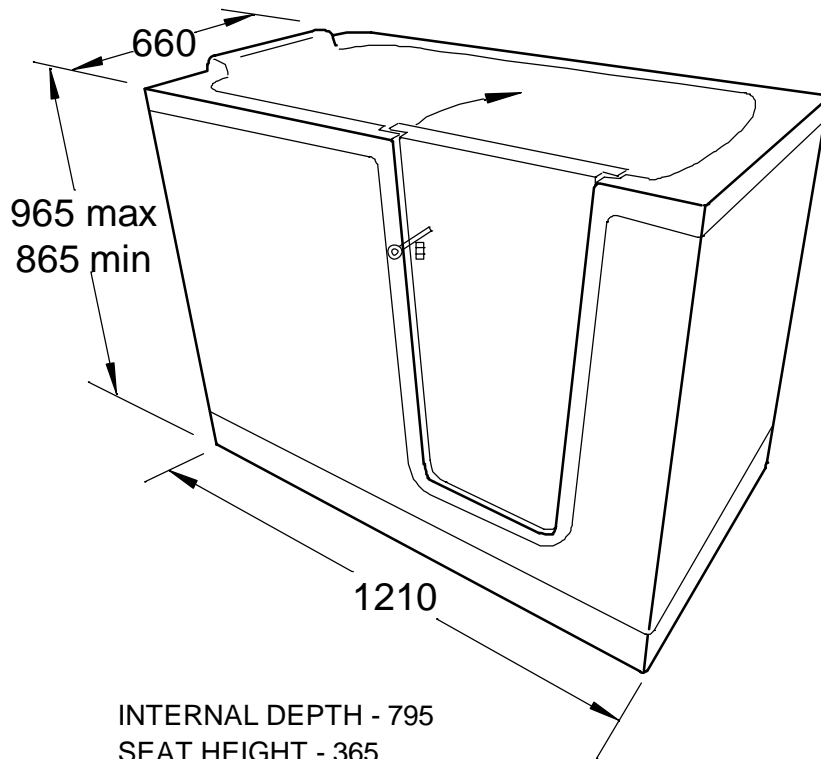

Princeton Deep Soak Bath

shown as RH door

INTERNAL DEPTH - 795
SEAT HEIGHT - 365
DOOR STEP THRESHOLD - 150 min/250 max
TO INNER WELL - 80 min/180 max
WATER CAPACITY - 225L

Dimensions in millimetre nominal