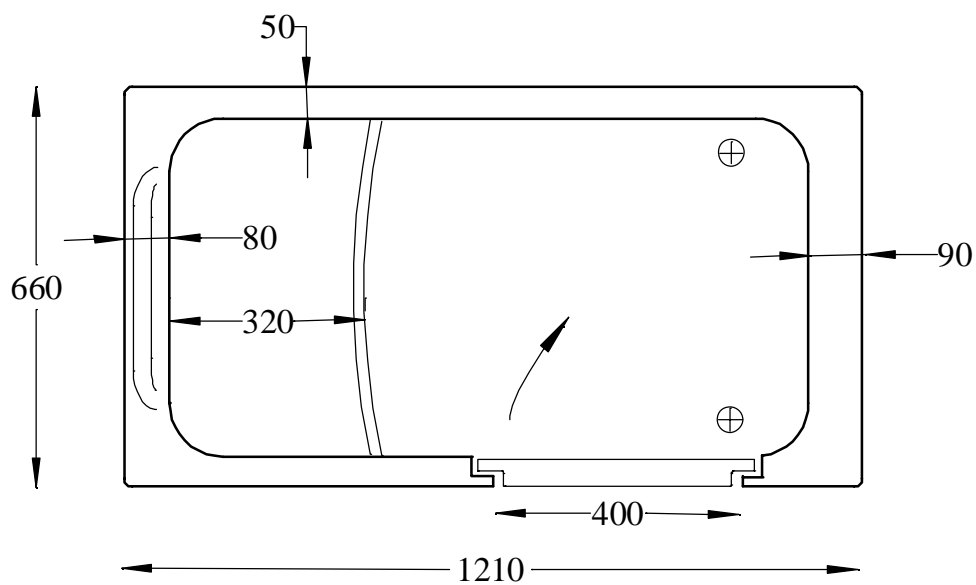

Princeton Deep Soak Bath

shown as RH door

INTERNAL DEPTH - 795
SEAT HEIGHT - 365
DOOR STEP THRESHOLD - 150 min/250 max
TO INNER WELL - 80 min/180 max
WATER CAPACITY - 225L

Dimensions in millimetre nominal