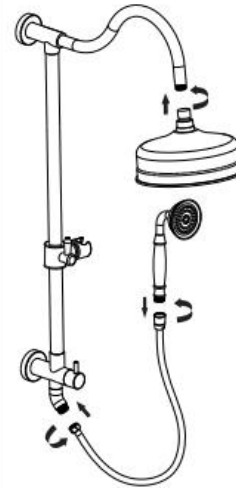

PRODUCT DRAWING

HEAD SHOWER

HAND SHOWER

RECOMMENDED TOOLS

INSTALLATION STEPS

BEFORE YOU BEGIN

1

2

3

4

5

SHOWER SYSTEM FAUCET

Installation Instruction

Not include valve
MB / BN / BG / CH / ORB

CARE INSTRUCTIONS

Rinse the product with clear water. Dry the product with a soft cloth.

DO NOT: