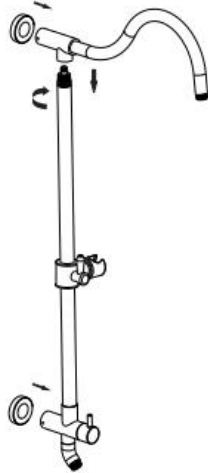

PRODUCT DRAWING

HEAD SHOWER

HAND SHOWER

RECOMMENDED TOOLS

INSTALLATION STEPS

BEFORE YOU BEGIN

1

2

3

4

5

SHOWER SYSTEM FAUCET

Installation Instruction

Not include valve
MB / BN / BG / CH / ORB

CARE INSTRUCTIONS

Rinse the product with clear water. Dry the product with a soft cloth.

DO NOT: