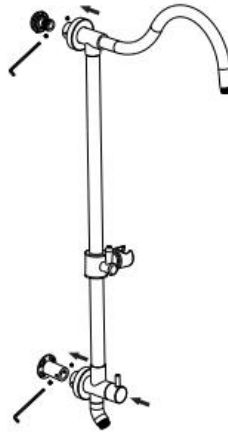

PRODUCT DRAWING

HEAD SHOWER

HAND SHOWER

RECOMMENDED TOOLS

INSTALLATION STEPS

BEFORE YOU BEGIN

1

2

3

4

5

SHOWER SYSTEM FAUCET

Installation Instruction

Not include valve
MB / BN / BG / CH / ORB

CARE INSTRUCTIONS

Rinse the product with clear water. Dry the product with a soft cloth.

DO NOT: