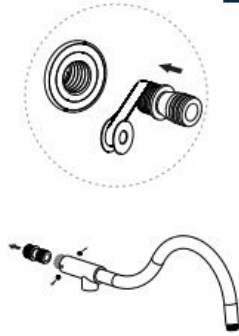

PRODUCT DRAWING

HEAD SHOWER

HAND SHOWER

RECOMMENDED TOOLS

INSTALLATION STEPS

BEFORE YOU BEGIN

1

2

3

4

5

SHOWER SYSTEM FAUCET

Installation Instruction

Not include valve
MB / BN / BG / CH / ORB

CARE INSTRUCTIONS

Rinse the product with clear water. Dry the product with a soft cloth.

DO NOT: