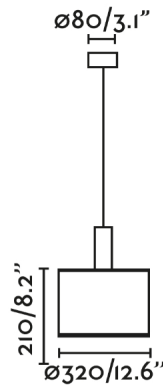

### General characteristics

Fixation	Ceiling
voltage	120V
Hertz	60Hz
Cable length	0.02 ft
Max. Power	15W