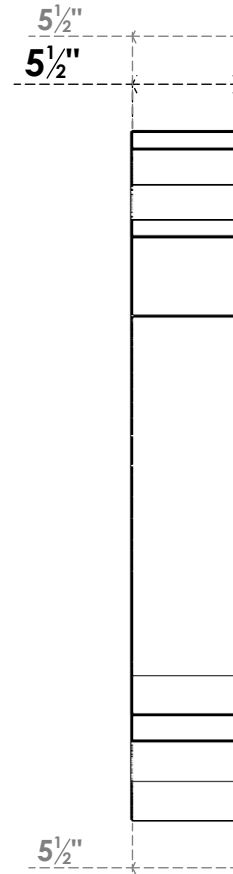

ITEM NUMBER: BKTUROS055X055X24000X36000X055X055X055IMP00RCPR

5 1/2"W X 24"D X 36"H X 5 1/2"T IMPERIAL ROUGH CEDAR WOODGRAIN OPEN BRACKET, TRADITIONAL TOP AND BACK, 5 1/2"W SOLID BRACE, PRIMED TAN

SIDE PROFILE

FRONT PROFILE

ISOMETRIC

GENERATED DATE : 06/18/2023

EKENA MILLWORK
2300 WEST MAIN ST.
CLARKSVILLE, TX 75426
TOLL FREE: 866-607-0453
WWW.EKENAMILLWORK.COM

NOTES

1. INSTALLATION TO BE COMPLETED IN ACCORDANCE WITH MANUFACTURER'S SPECIFICATIONS.
2. DRAWING MAY NOT BE TO SCALE
3. THIS DRAWING IS INTENDED FOR DESIGN AND PLANNING PURPOSES ONLY.
4. ALL INFORMATION CONTAINED HEREIN WAS CURRENT AT THE TIME OF DEVELOPMENT BUT MUST BE REVIEWED AND APPROVED BY THE PRODUCT MANUFACTURER TO BE CONSIDERED ACCURATE.
5. TIMBERTHANE ARCHITECTURAL PRODUCTS ARE MADE FROM HIGH DENSITY URETHANE AND COME FACTORY PRIMED