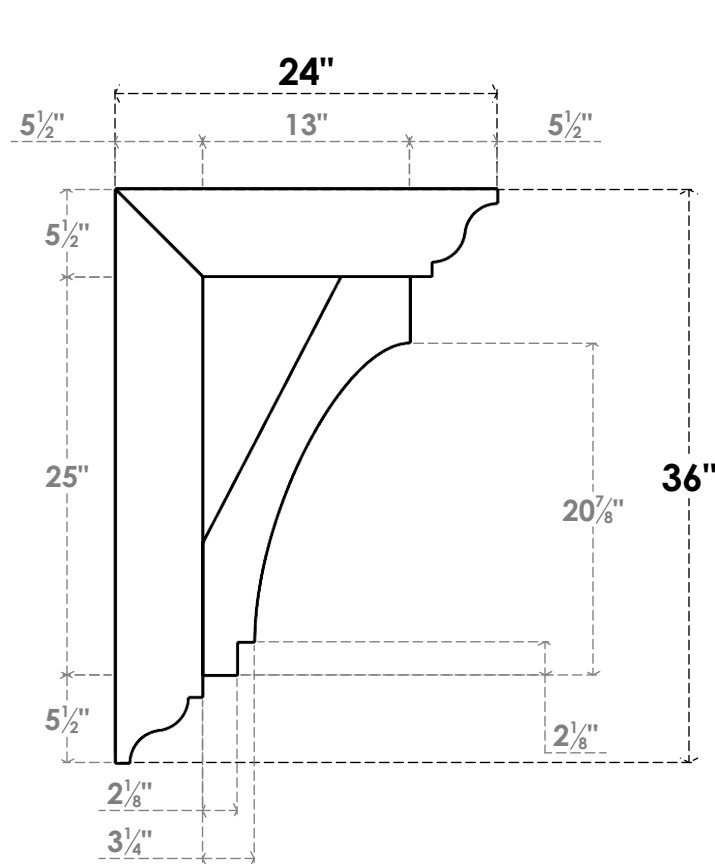

ITEM NUMBER: BKTUROS055X055X24000X36000X055X055X055IMP00RCPR

5 1/2"W X 24"D X 36"H X 5 1/2"T IMPERIAL ROUGH CEDAR WOODGRAIN OPEN BRACKET, TRADITIONAL TOP AND BACK, 5 1/2"W SOLID BRACE, PRIMED TAN

SIDE PROFILE

FRONT PROFILE

ISOMETRIC

GENERATED DATE : 06/18/2023

EKENA MILLWORK
2300 WEST MAIN ST.
CLARKSVILLE, TX 75426
TOLL FREE: 866-607-0453
WWW.EKENAMILLWORK.COM

NOTES

1. INSTALLATION TO BE COMPLETED IN ACCORDANCE WITH MANUFACTURER'S SPECIFICATIONS.
2. DRAWING MAY NOT BE TO SCALE
3. THIS DRAWING IS INTENDED FOR DESIGN AND PLANNING PURPOSES ONLY.
4. ALL INFORMATION CONTAINED HEREIN WAS CURRENT AT THE TIME OF DEVELOPMENT BUT MUST BE REVIEWED AND APPROVED BY THE PRODUCT MANUFACTURER TO BE CONSIDERED ACCURATE.
5. TIMBERTHANE ARCHITECTURAL PRODUCTS ARE MADE FROM HIGH DENSITY URETHANE AND COME FACTORY PRIMED