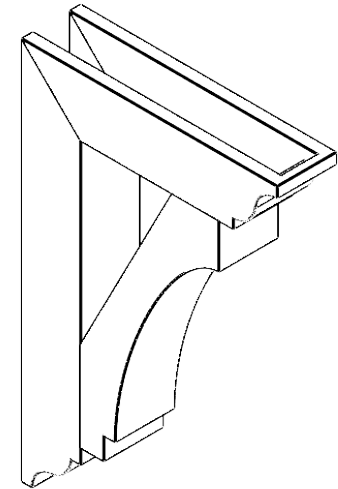

ITEM NUMBER: BKTUROS055X055X24000X36000X055X055X055IMP00RCPR

5 1/2"W X 24"D X 36"H X 5 1/2"T IMPERIAL ROUGH CEDAR WOODGRAIN OPEN BRACKET, TRADITIONAL TOP AND BACK, 5 1/2"W SOLID BRACE, PRIMED TAN

SIDE PROFILE

FRONT PROFILE

ISOMETRIC

GENERATED DATE : 06/18/2023

EKENA MILLWORK
2300 WEST MAIN ST.
CLARKSVILLE, TX 75426
TOLL FREE: 866-607-0453
WWW.EKENAMILLWORK.COM

NOTES

1. INSTALLATION TO BE COMPLETED IN ACCORDANCE WITH MANUFACTURER'S SPECIFICATIONS.
2. DRAWING MAY NOT BE TO SCALE
3. THIS DRAWING IS INTENDED FOR DESIGN AND PLANNING PURPOSES ONLY.
4. ALL INFORMATION CONTAINED HEREIN WAS CURRENT AT THE TIME OF DEVELOPMENT BUT MUST BE REVIEWED AND APPROVED BY THE PRODUCT MANUFACTURER TO BE CONSIDERED ACCURATE.
5. TIMBERTHANE ARCHITECTURAL PRODUCTS ARE MADE FROM HIGH DENSITY URETHANE AND COME FACTORY PRIMED