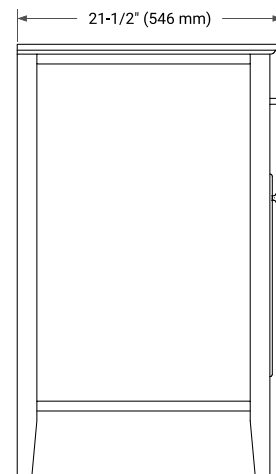

42" RIGHT OFFSET CABINET

BASE CABINET DIMENSIONS

42" W x 21.5" D x 33.5" H

FEATURES

- Solid wood frame & plywood panels
- Dovetail drawers and joints
- Soft closing doors & drawers

HARDWARE FINISHES

Brushed Nickel Satin Brass Matte Black Polished Chrome

AVAILABLE COLORS

White Grey

FRONT VIEW

SIDE VIEW

PLAN VIEW