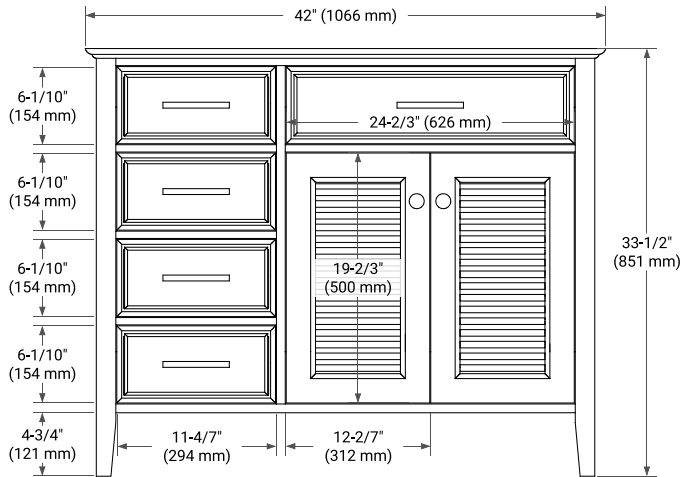

42" RIGHT OFFSET CABINET

BASE CABINET DIMENSIONS

42" W x 21.5" D x 33.5" H

FEATURES

- Solid wood frame & plywood panels
- Dovetail drawers and joints
- Soft closing doors & drawers

HARDWARE FINISHES

Brushed Nickel   Satin Brass   Matte Black   Polished Chrome

AVAILABLE COLORS

White   Grey

FRONT VIEW

SIDE VIEW

PLAN VIEW