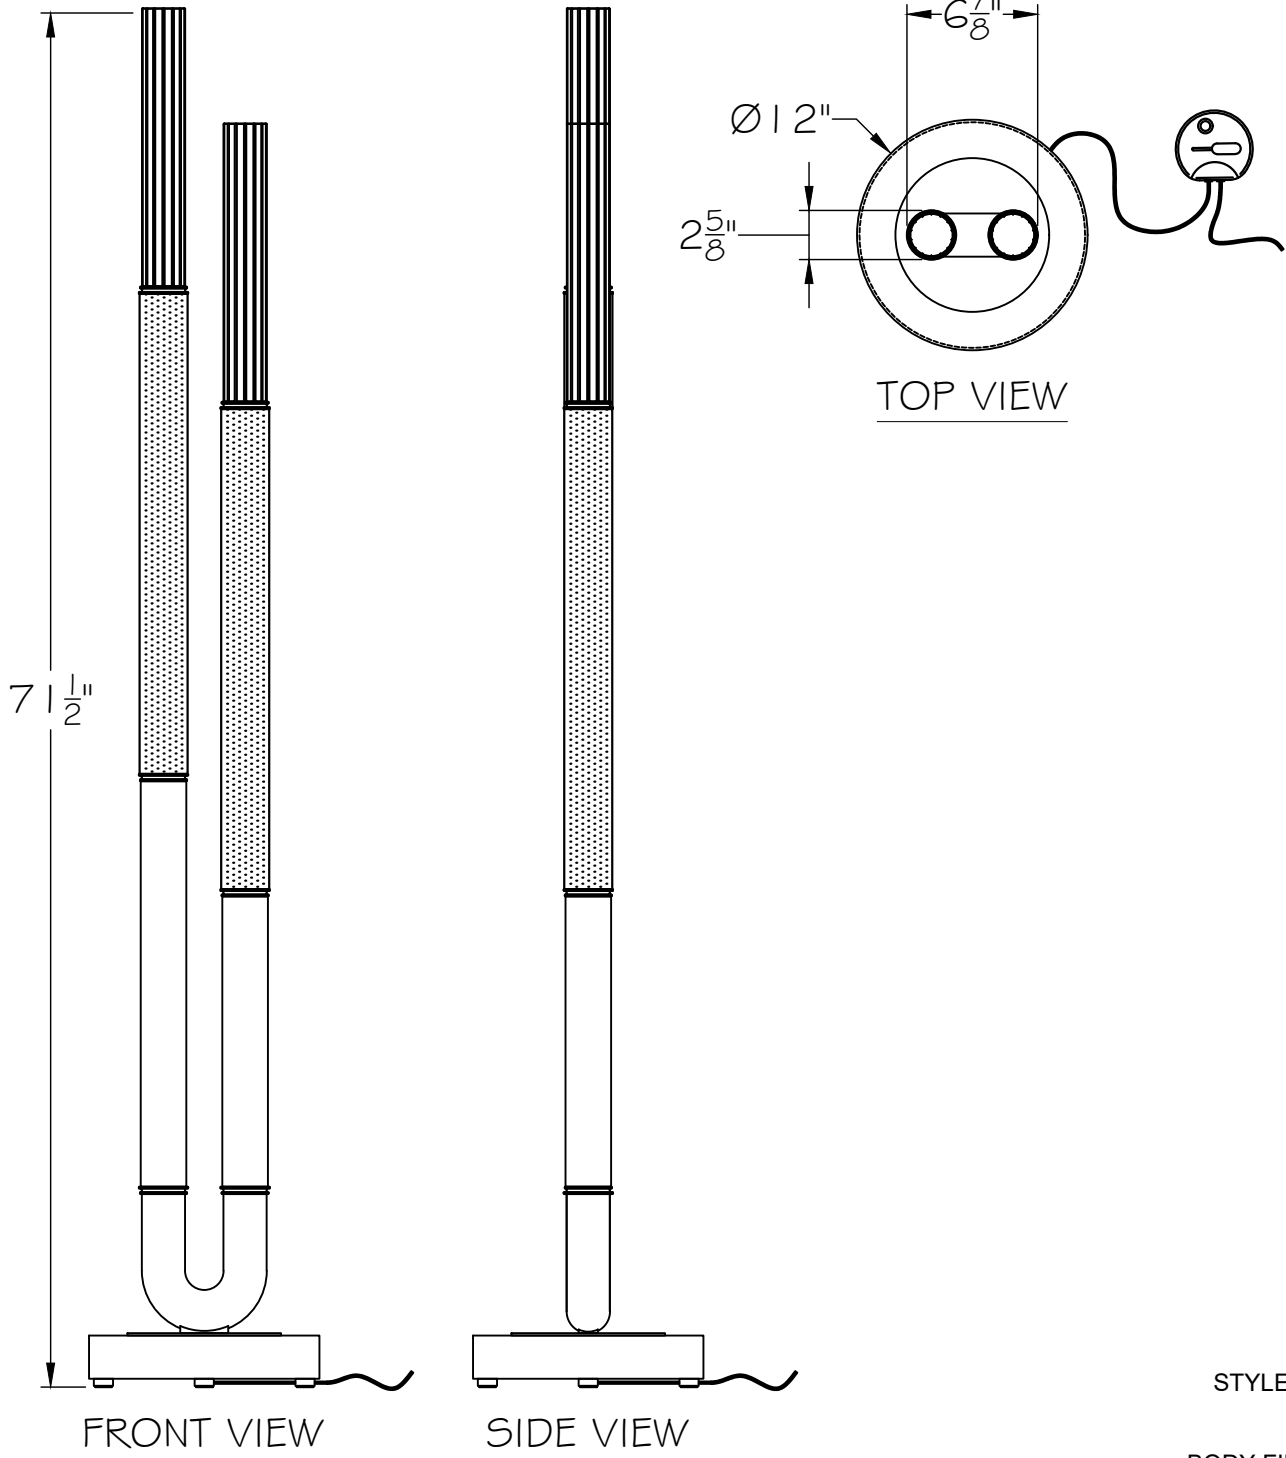

CUSTOMER REFERENCE DRAWING

STYLE 123-
 BODY FINISH
 RING FINISH
 SKIN OPTION

STYLE CONFIGURATIONS:

-1 __ (BLACK)	-2 __ (BRONZE)	-3 __ (GOLD LEAF)	-4 __ (SILVER LEAF)	-5 __ (SOFT GOLD)	-6 __ (SFT. BRONZE)	-7 __ (SOFT SILVER)
-1 _ (POLISH.BRASS)	-2 _ (POL. NICKEL)					
__0 (NO SKIN)	__1 (CHARCOAL)	__2 (SMOKE)	__3 (MINK)	__4 (NAVY/GOLD)	__5 (BURNT ORAG.)	

www.finearthl.com Tel:(305) 821-3850
 FINE ART LAMPS®

STYLE NUMBER:
 100148
 DATE:
 8/4/2025