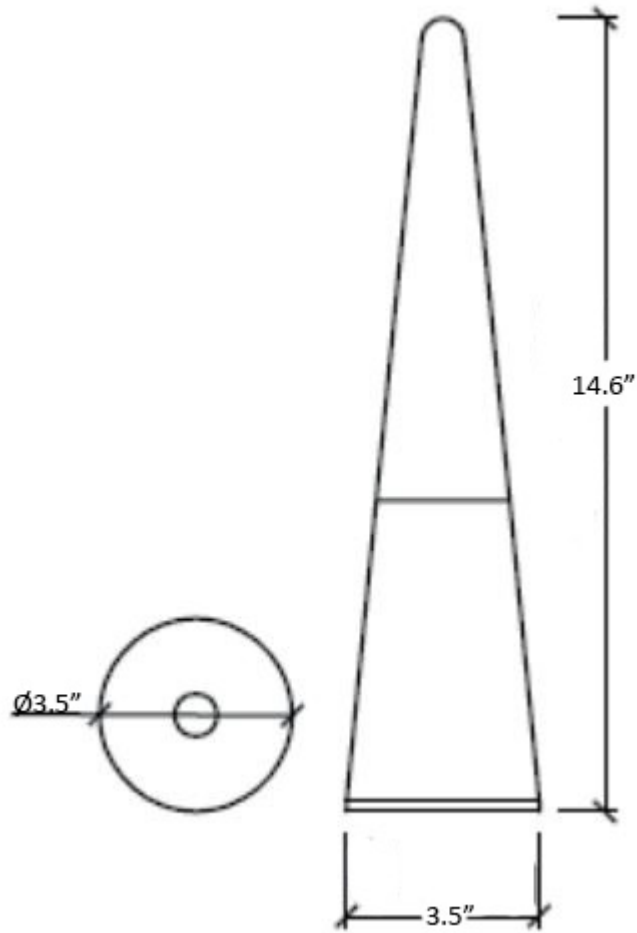

Product Specs Sheets

Collection
Kono

Model |
Kono 5356

Dimensions Metric

1 inch = 2.54 cm

1 inch = 25.4 mm

WS[®]
BATH
COLLECTIONS

1051 Lea Drive - Collegeville, PA 19426
Tel. 215 513 9400 - Fax 610 831 0215