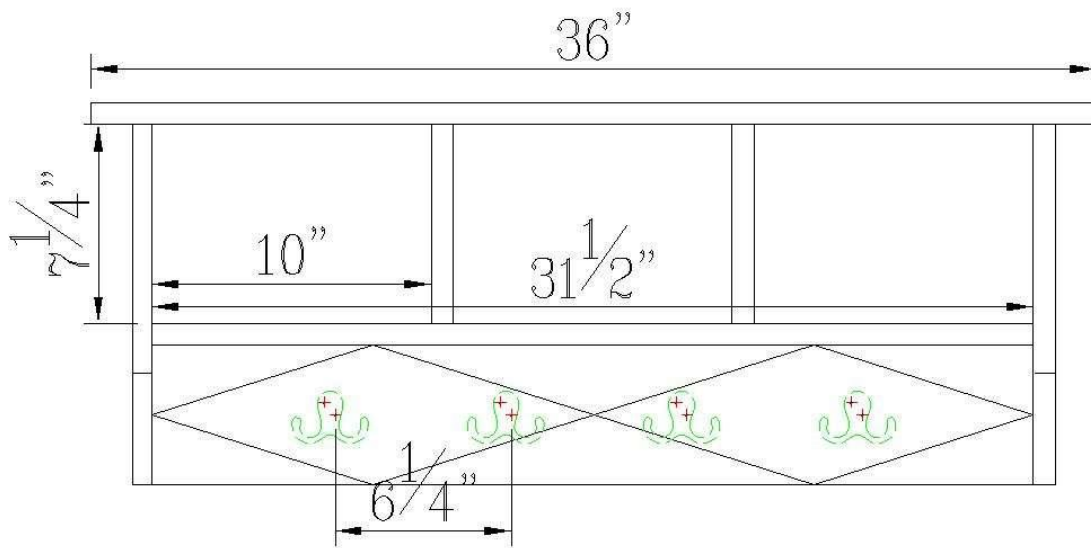

FRONT VIEW

Reclaimed Coat Hooks w/Storage

SIDE VIEW