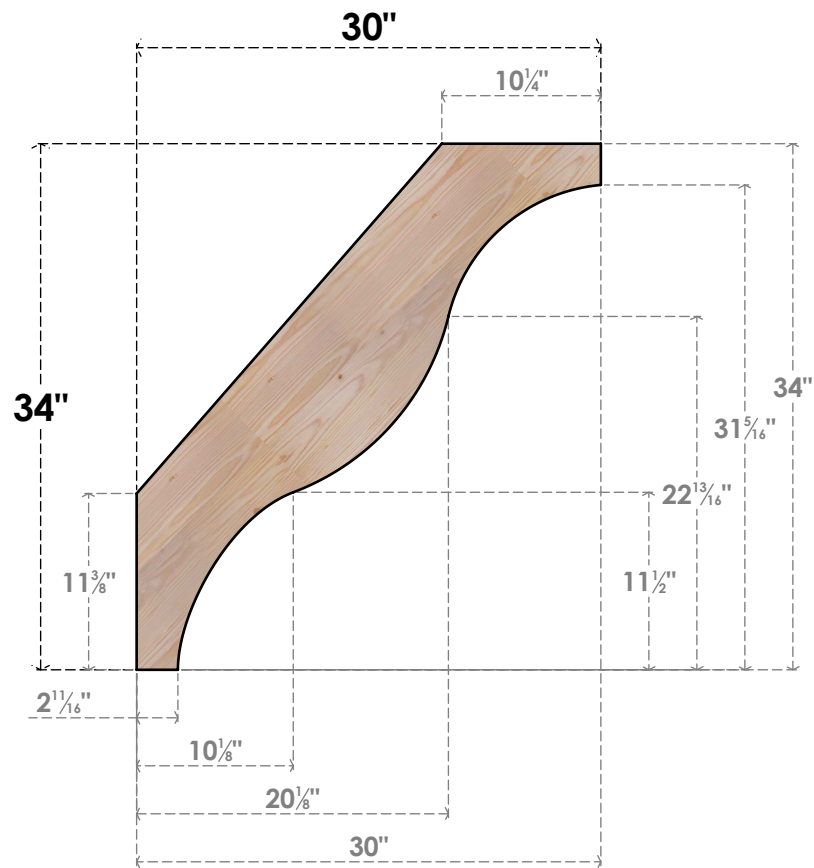

# BRC06X30X34FST00SDF

5 1/2"W X 30"D X 34"H FUNSTON SMOOTH BRACE, DOUGLAS FIR

**SIDE**

**FRONT**

EKENA MILLWORK  
 2300 WEST MAIN ST.  
 CLARKSVILLE, TX 75426  
 TOLL FREE: 866-607-0453  
 WWW.EKENAMILLWORK.COM

**NOTES**

1. INSTALLATION TO BE COMPLETED IN ACCORDANCE WITH MANUFACTURER'S SPECIFICATIONS.
2. DRAWING MAY NOT BE TO SCALE
3. THIS DRAWING IS INTENDED FOR DESIGN AND PLANNING PURPOSES ONLY.
4. ALL INFORMATION CONTAINED HEREIN WAS CURRENT AT THE TIME OF DEVELOPMENT BUT MUST BE REVIEWED AND APPROVED BY THE PRODUCT MANUFACTURER TO BE CONSIDERED ACCURATE.
5. PRODUCTS ARE NOT KILN DRIED. THIS ITEM IS UNIQUE AND WILL CONTAIN THE NATURAL VARIATIONS THAT THE WOOD SPECIES OFFERS. THIS MAY RESULT IN VARIATIONS UP TO 1/4"