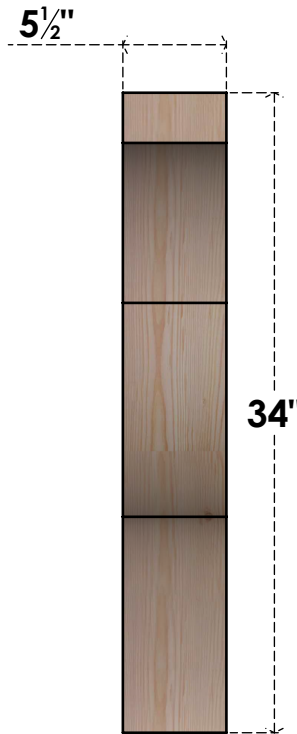

# BRC06X30X34FST00SDF

5 1/2"W X 30"D X 34"H FUNSTON SMOOTH BRACE, DOUGLAS FIR

**SIDE**

**FRONT**

EKENA MILLWORK  
 2300 WEST MAIN ST.  
 CLARKSVILLE, TX 75426  
 TOLL FREE: 866-607-0453  
 WWW.EKENAMILLWORK.COM