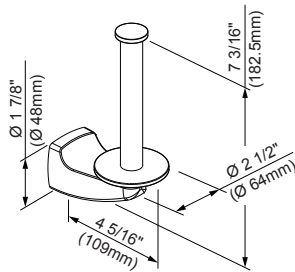

Towel Ring

Towel Bar 18"  
Towel Bar 24"

Robe Hook

Toilet Paper Holder

Toilet Paper Holder

Towel Ring

18", 24" - Towel Bar