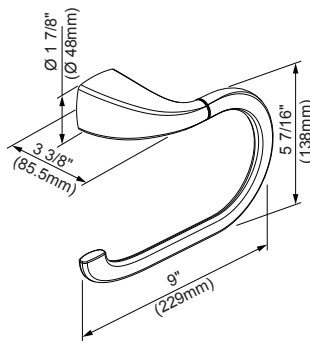

Towel Ring

Towel Bar 18"  
Towel Bar 24"

Robe Hook

Toilet Paper Holder

Toilet Paper Holder

Towel Ring

18", 24" - Towel Bar