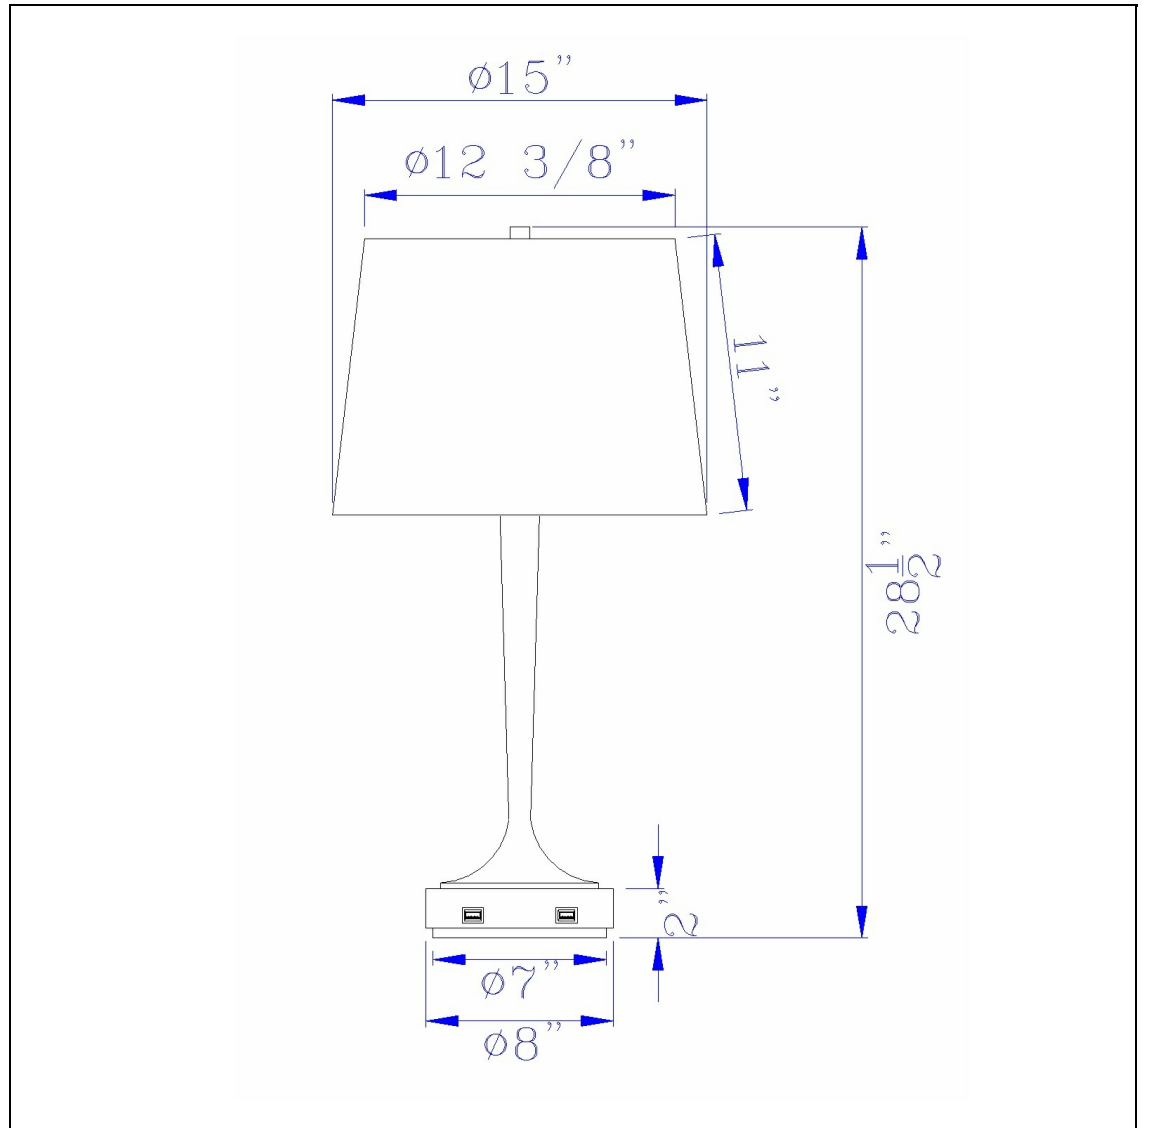

Type: _____
 Project: _____
 Catalog No: _____
 Lamp/Wattage: _____

Description

150W 3 Way Metal Table Lamp
 With Wood Accent Base And 2 Usb
 Charging Ports
 Durable Metal Construction
 Ships in One Carton
 Three Way Switch Mechanism
 Features Two USB Charging Ports
 28.5" Height Metal Table Lamp in Brushed
 Steel and Wood Finish

Technical Specifications

Wattage	150W
Lumen	X
Switch Type	3WAY
Bulb Base	E26
Number of Lights	1
Color	Brushed Steel And Wood
Base Color	Brushed Steel And Wood

Shade Top1	12.38
Shade Bottom1	15.00
Shade Side	11.00
Carton 1 Dimensions	24.50 x 16.50 x 16.50
Carton 2 Dimensions	0.00 x 0.00 x 16.50
Package Dimensions	L: 16.50 W: 16.50 H: 24.50