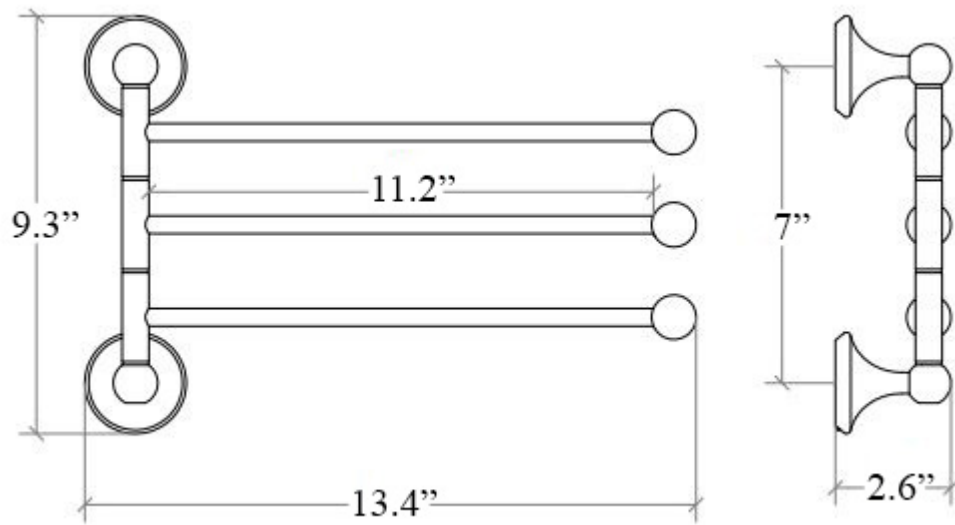

# Product Specs Sheets

Collection  
Venessia

Model |  
Venessia 52920

Dimensions Metric

*1 inch = 2.54 cm*  
*1 inch = 25.4 mm*

**WS**<sup>®</sup>  
BATH  
COLLECTIONS

1051 Lea Drive - Collegeville, PA 19426  
Tel. 215 513 9400 - Fax 610 831 0215