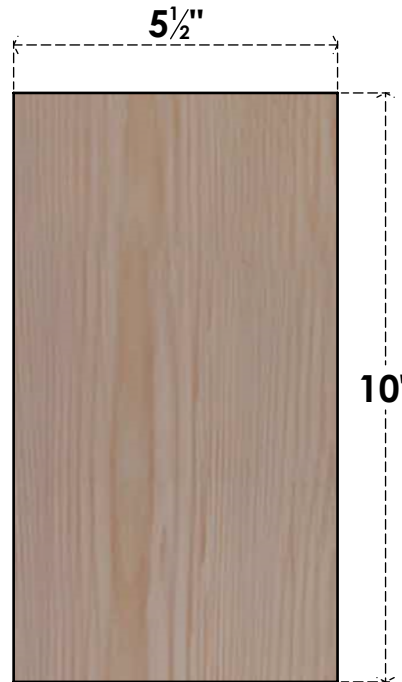

BRC06X10X10TRA00SDF

5 1/2"W X 10"D X 10"H TRADITIONAL SMOOTH BRACE, DOUGLAS FIR

SIDE

FRONT

EKENA MILLWORK
 2300 WEST MAIN ST.
 CLARKSVILLE, TX 75426
 TOLL FREE: 866-607-0453
 WWW.EKENAMILLWORK.COM

NOTES

1. INSTALLATION TO BE COMPLETED IN ACCORDANCE WITH MANUFACTURER'S SPECIFICATIONS.
2. DRAWING MAY NOT BE TO SCALE
3. THIS DRAWING IS INTENDED FOR DESIGN AND PLANNING PURPOSES ONLY.
4. ALL INFORMATION CONTAINED HEREIN WAS CURRENT AT THE TIME OF DEVELOPMENT BUT MUST BE REVIEWED AND APPROVED BY THE PRODUCT MANUFACTURER TO BE CONSIDERED ACCURATE.
5. PRODUCTS ARE NOT KILN DRIED. THIS ITEM IS UNIQUE AND WILL CONTAIN THE NATURAL VARIATIONS THAT THE WOOD SPECIES OFFERS. THIS MAY RESULT IN VARIATIONS UP TO 1/4"