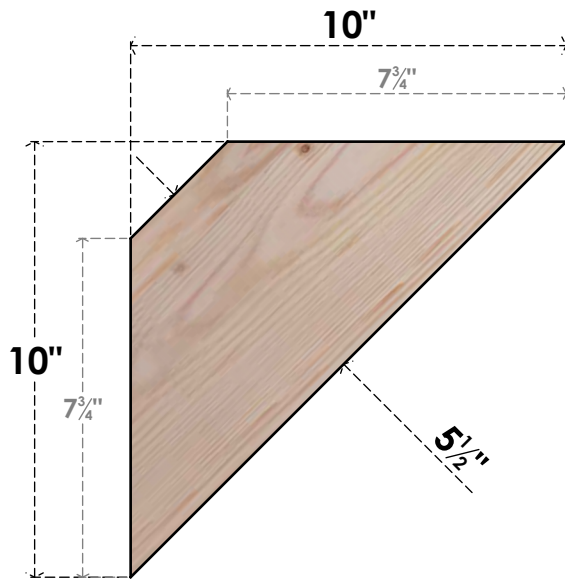

BRC06X10X10TRA00SDF

5 1/2"W X 10"D X 10"H TRADITIONAL SMOOTH BRACE, DOUGLAS FIR

SIDE

FRONT

EKENA MILLWORK
 2300 WEST MAIN ST.
 CLARKSVILLE, TX 75426
 TOLL FREE: 866-607-0453
 WWW.EKENAMILLWORK.COM

NOTES

1. INSTALLATION TO BE COMPLETED IN ACCORDANCE WITH MANUFACTURER'S SPECIFICATIONS.
2. DRAWING MAY NOT BE TO SCALE
3. THIS DRAWING IS INTENDED FOR DESIGN AND PLANNING PURPOSES ONLY.
4. ALL INFORMATION CONTAINED HEREIN WAS CURRENT AT THE TIME OF DEVELOPMENT BUT MUST BE REVIEWED AND APPROVED BY THE PRODUCT MANUFACTURER TO BE CONSIDERED ACCURATE.
5. PRODUCTS ARE NOT KILN DRIED. THIS ITEM IS UNIQUE AND WILL CONTAIN THE NATURAL VARIATIONS THAT THE WOOD SPECIES OFFERS. THIS MAY RESULT IN VARIATIONS UP TO 1/4"