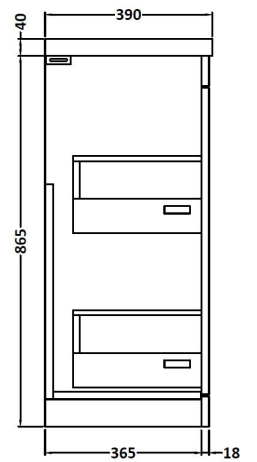

CUSTOMER DATA SHEET

DESCRIPTION: 800 Fs 2-Drawer Vanity With Basin A

CUSTOMER DATA SHEET - FURNITURE

DESCRIPTION: 800 Floor Standing 2-Drawer Basin Unit

PRODUCT DIMENSIONS

Height (mm)	Width (mm)	Depth (mm)	Nett Wgt Kg
865	800	383	38

PACKAGING DIMENSIONS

Height (mm)	Width (mm)	Depth (mm)	Gross Wgt Kg
405	820	885	38

PACKAGING DATA

Box Colour	Brown Cardboard Box		
Box Qty	1	Label Colour	White Label
Label Size	100 x 50	Label Qty	2

OUTER BOX DIMENSIONS (If Applicable)

Height (mm)	Width (mm)	Depth (mm)	Gross Wgt Kg

PRODUCT DETAILS

Country of Origin	United Kingdom			
Fitting Instruction	No			
Constr' Method	Cam & Wood Dowel			
Cabinet Finish	MFC Textured Woodgrain			
Cab Thickness (mm)	18			
Drawer Included	Yes			
No of Shelves	0			
Hinge Inc'	Not Applicable			
Fixings Inc'	Yes			
Handle Inc'	Yes, Supplied			
Handle Type	Strap			
Certification	FSC	Yes	CE	N/A
Colour	Hacienda Black			
Constr' Type	Rigid			
Fascia Finish	MFC Textured Woodgrain			
Fas Thickness (mm)	18			
Drawer Type	80mm High Metal S/C Inc Galler			
Hinge Type	Not Applicable			
Adjustable Legs	No, Not Required			
Handle Style	Contemporary			
Waste Shroud	Yes			

CUSTOMER DATA SHEET - CERAMICS

DESCRIPTION: 800 Mid Edged Basin 1 Th

PRODUCT DIMENSIONS

Height (mm)	Width (mm)	Depth (mm)	Nett Wgt Kg
180	810	390	15

PACKAGING DIMENSIONS

Height (mm)	Width (mm)	Depth (mm)	Gross Wgt Kg
210	410	830	15