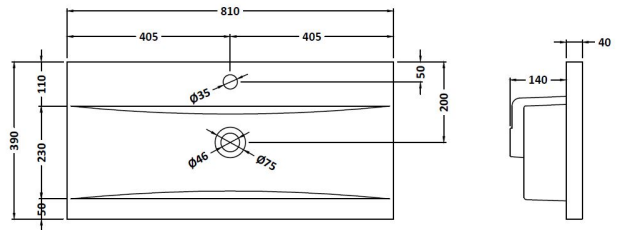

CUSTOMER DATA SHEET

DESCRIPTION: 800 Fs 2-Drawer Vanity With Basin A

CUSTOMER DATA SHEET - FURNITURE

DESCRIPTION: 800 Floor Standing 2-Drawer Basin Unit

PRODUCT DIMENSIONS

Height (mm)	Width (mm)	Depth (mm)	Nett Wgt Kg
865	800	383	38

PACKAGING DIMENSIONS

Height (mm)	Width (mm)	Depth (mm)	Gross Wgt Kg
405	820	885	38

PACKAGING DATA

Box Colour	Brown Cardboard Box		
Box Qty	1	Label Colour	White Label
Label Size	100 x 50	Label Qty	2

OUTER BOX DIMENSIONS (If Applicable)

CUSTOMER DATA SHEET - CERAMICS

DESCRIPTION: 800 Mid Edged Basin 1 Th

PRODUCT DIMENSIONS

Height (mm)	Width (mm)	Depth (mm)	Nett Wgt Kg
180	810	390	15

PACKAGING DIMENSIONS

Height (mm)	Width (mm)	Depth (mm)	Gross Wgt Kg
210	410	830	15

PACKAGING DATA

Box Colour	Brown Cardboard Box		
Box Qty	1	Label Colour	White Label
Label Size	100 x 50	Label Qty	2

OUTER BOX DIMENSIONS (If Applicable)

Height (mm)	Width (mm)	Depth (mm)	Gross Wgt Kg

PRODUCT DETAILS