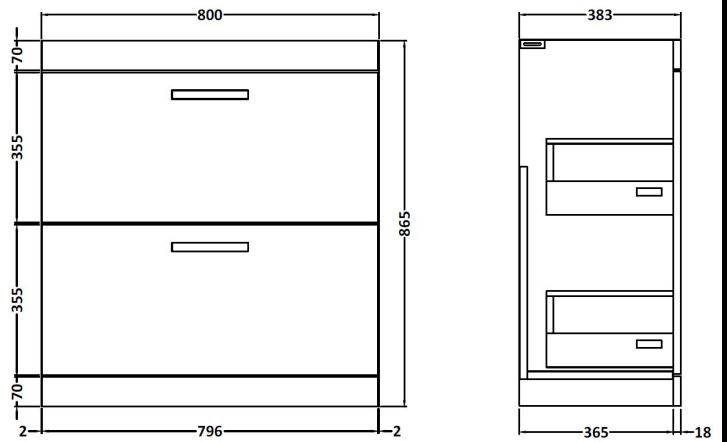

CUSTOMER DATA SHEET

DESCRIPTION: 800 Fs 2-Drawer Vanity With Basin A

CUSTOMER DATA SHEET - FURNITURE

DESCRIPTION: 800 Floor Standing 2-Drawer Basin Unit

PRODUCT DIMENSIONS

Height (mm)	Width (mm)	Depth (mm)	Nett Wgt Kg
865	800	383	38

PACKAGING DIMENSIONS

Height (mm)	Width (mm)	Depth (mm)	Gross Wgt Kg
405	820	885	38

PACKAGING DATA

Box Colour	Brown Cardboard Box		
Box Qty	1	Label Colour	White Label
Label Size	100 x 50	Label Qty	2

OUTER BOX DIMENSIONS (If Applicable)

CUSTOMER DATA SHEET - CERAMICS

DESCRIPTION: 800 Mid Edged Basin 1 Th

PRODUCT DIMENSIONS

Height (mm)	Width (mm)	Depth (mm)	Nett Wgt Kg
180	810	390	15

PACKAGING DIMENSIONS

Height (mm)	Width (mm)	Depth (mm)	Gross Wgt Kg
210	410	830	15

PACKAGING DATA

Box Colour	Brown Cardboard Box		
Box Qty	1	Label Colour	White Label
Label Size	100 x 50	Label Qty	2

OUTER BOX DIMENSIONS (If Applicable)

Height (mm)	Width (mm)	Depth (mm)	Gross Wgt Kg

PRODUCT DETAILS