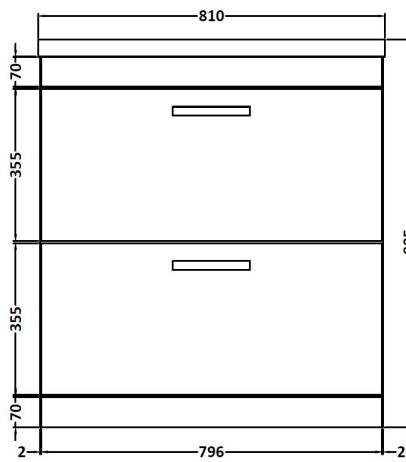

CUSTOMER DATA SHEET

DESCRIPTION: 800 Fs 2-Drawer Vanity With Basin A

CUSTOMER DATA SHEET - FURNITURE

DESCRIPTION: 800 Floor Standing 2-Drawer Basin Unit

PRODUCT DIMENSIONS

Height (mm)	Width (mm)	Depth (mm)	Nett Wgt Kg
865	800	383	38

PACKAGING DIMENSIONS

Height (mm)	Width (mm)	Depth (mm)	Gross Wgt Kg
405	820	885	38

PACKAGING DATA

Box Colour	Brown Cardboard Box		
Box Qty	1	Label Colour	White Label
Label Size	100 x 50	Label Qty	2

OUTER BOX DIMENSIONS (If Applicable)

CUSTOMER DATA SHEET - CERAMICS

DESCRIPTION: 800 Mid Edged Basin 1 Th

PRODUCT DIMENSIONS

Height (mm)	Width (mm)	Depth (mm)	Nett Wgt Kg
180	810	390	15

PACKAGING DIMENSIONS

Height (mm)	Width (mm)	Depth (mm)	Gross Wgt Kg
210	410	830	15

PACKAGING DATA

Box Colour	Brown Cardboard Box		
Box Qty	1	Label Colour	White Label
Label Size	100 x 50	Label Qty	2

OUTER BOX DIMENSIONS (If Applicable)

Height (mm)	Width (mm)	Depth (mm)	Gross Wgt Kg

PRODUCT DETAILS