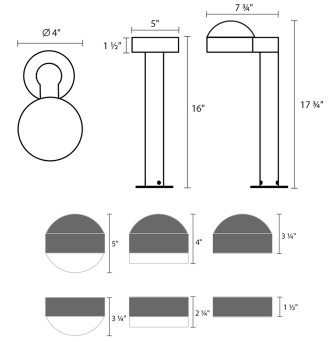

## Dimensions

Height:	16"
Width:	5"
Length:	7.75"
Canopy/Backplate/Base:	4"
Size:	16"
Canopy/Backplate/Base Height:	0.25

## Shipping

Carton 1 L x W x H:	23" X 12" X 9"
Carton 1 Gross Weight:	7 LBS
Fixture Weight:	5