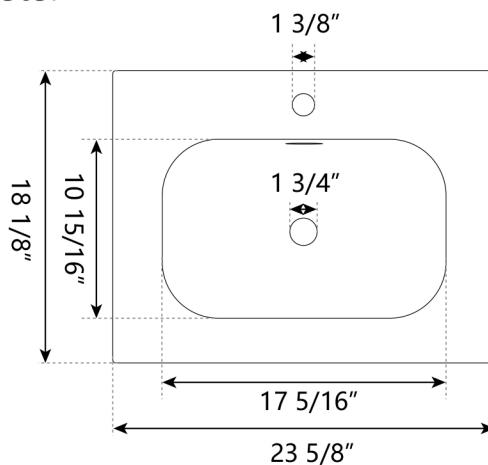

Model #DV-1DS0335

Overall Dimension: 23 5/8" L x 18 1/8" W x 7 1/16" H

Features:

- Transform your bathroom or bar vanity with this sleek, modern white drop-in sink. Its minimalist glamour and refined, clear contours add an elegant, high-end touch to your space.
- This acrylic sink is durable and less prone to cracks and chips, with scratches easily repairable using sandpaper.
- The lightweight design of the sink (20 lbs) allows for effortless installation. With one pre-drilled faucet hole, simply place the sink into the countertop cutout, secure it, and seal it for a quick and stylish upgrade.
- Equipped with an overflow hole to prevent water from overflowing, offering peace of mind during use.
- The drop-in bathroom sink has a depth of 5 1/8" to prevent splashes, keeping your vanity cleaner while you wash your face, brush your teeth, or perform daily cleaning tasks, for a more enjoyable and comfortable experience.

Package Included:

● Drop-in Sink

● User Manual

Technical Specifications:

- + Product Size: 23 5/8" L x 18 1/8" W x 7 1/16" H
- + Sink Interior Size: 17 5/16" L x 10 15/16" W x 5 1/8"H
- + Weight: 20.39 lbs
- + Color: White
- + Drain: 1 3/4" Diameter
- + Faucet Hole: 1 3/8" Diameter