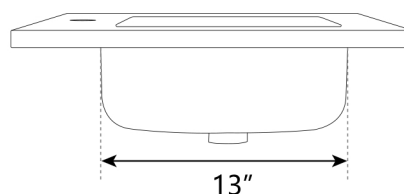

Model #DV-1DS0335

Overall Dimension: 23 5/8" L x 18 1/8" W x 7 1/16" H

Features:

- Transform your bathroom or bar vanity with this sleek, modern white drop-in sink. Its minimalist glamour and refined, clear contours add an elegant, high-end touch to your space.
- This acrylic sink is durable and less prone to cracks and chips, with scratches easily repairable using sandpaper.
- The lightweight design of the sink (20 lbs) allows for effortless installation. With one pre-drilled faucet hole, simply place the sink into the countertop cutout, secure it, and seal it for a quick and stylish upgrade.
- Equipped with an overflow hole to prevent water from overflowing, offering peace of mind during use.
- The drop-in bathroom sink has a depth of 5 1/8" to prevent splashes, keeping your vanity cleaner while you wash your face, brush your teeth, or perform daily cleaning tasks, for a more enjoyable and comfortable experience.

Package Included:

● Drop-in Sink

● User Manual

Technical Specifications:

- + Product Size: 23 5/8" L x 18 1/8" W x 7 1/16" H
- + Sink Interior Size: 17 5/16" L x 10 15/16" W x 5 1/8"H
- + Weight: 20.39 lbs
- + Color: White
- + Drain: 1 3/4" Diameter
- + Faucet Hole: 1 3/8" Diameter