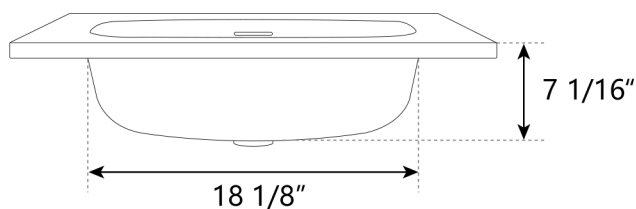

Model #DV-1DS0335

Overall Dimension: 23 5/8" L x 18 1/8" W x 7 1/16" H

Features:

- Transform your bathroom or bar vanity with this sleek, modern white drop-in sink. Its minimalist glamour and refined, clear contours add an elegant, high-end touch to your space.
- This acrylic sink is durable and less prone to cracks and chips, with scratches easily repairable using sandpaper.
- The lightweight design of the sink (20 lbs) allows for effortless installation. With one pre-drilled faucet hole, simply place the sink into the countertop cutout, secure it, and seal it for a quick and stylish upgrade.
- Equipped with an overflow hole to prevent water from overflowing, offering peace of mind during use.
- The drop-in bathroom sink has a depth of 5 1/8" to prevent splashes, keeping your vanity cleaner while you wash your face, brush your teeth, or perform daily cleaning tasks, for a more enjoyable and comfortable experience.

Package Included:

● Drop-in Sink

● User Manual

Technical Specifications:

- + Product Size: 23 5/8" L x 18 1/8" W x 7 1/16" H
- + Sink Interior Size: 17 5/16" L x 10 15/16" W x 5 1/8"H
- + Weight: 20.39 lbs
- + Color: White
- + Drain: 1 3/4" Diameter
- + Faucet Hole: 1 3/8" Diameter