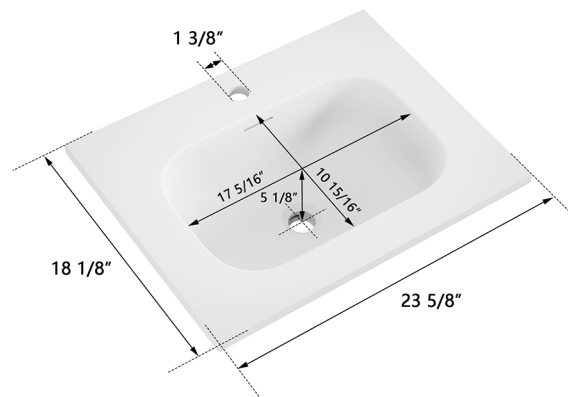

Model #DV-1DS0335

Overall Dimension: 23 5/8" L x 18 1/8" W x 7 1/16" H

Features:

- Transform your bathroom or bar vanity with this sleek, modern white drop-in sink. Its minimalist glamour and refined, clear contours add an elegant, high-end touch to your space.
- This acrylic sink is durable and less prone to cracks and chips, with scratches easily repairable using sandpaper.
- The lightweight design of the sink (20 lbs) allows for effortless installation. With one pre-drilled faucet hole, simply place the sink into the countertop cutout, secure it, and seal it for a quick and stylish upgrade.
- Equipped with an overflow hole to prevent water from overflowing, offering peace of mind during use.
- The drop-in bathroom sink has a depth of 5 1/8" to prevent splashes, keeping your vanity cleaner while you wash your face, brush your teeth, or perform daily cleaning tasks, for a more enjoyable and comfortable experience.

Package Included:

● Drop-in Sink

● User Manual

Technical Specifications:

- + Product Size: 23 5/8" L x 18 1/8" W x 7 1/16" H
- + Sink Interior Size: 17 5/16" L x 10 15/16" W x 5 1/8"H
- + Weight: 20.39 lbs
- + Color: White
- + Drain: 1 3/4" Diameter
- + Faucet Hole: 1 3/8" Diameter