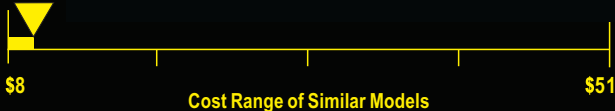

U.S. Government

Federal law prohibits removal of this label before consumer purchase.

ENERGYGUIDE

Clothes Washer
Capacity Class: Standard

Koolmore Supply, Inc.
Model: FWM-3CF-W
Capacity (tub volume): 2.7 cubic feet

Compare ONLY to other labels with yellow numbers.
Labels with yellow numbers are based on the same test procedures.

Estimated Yearly Energy Cost (when used with an electric water heater)

\$9

Cost Range of Similar Models