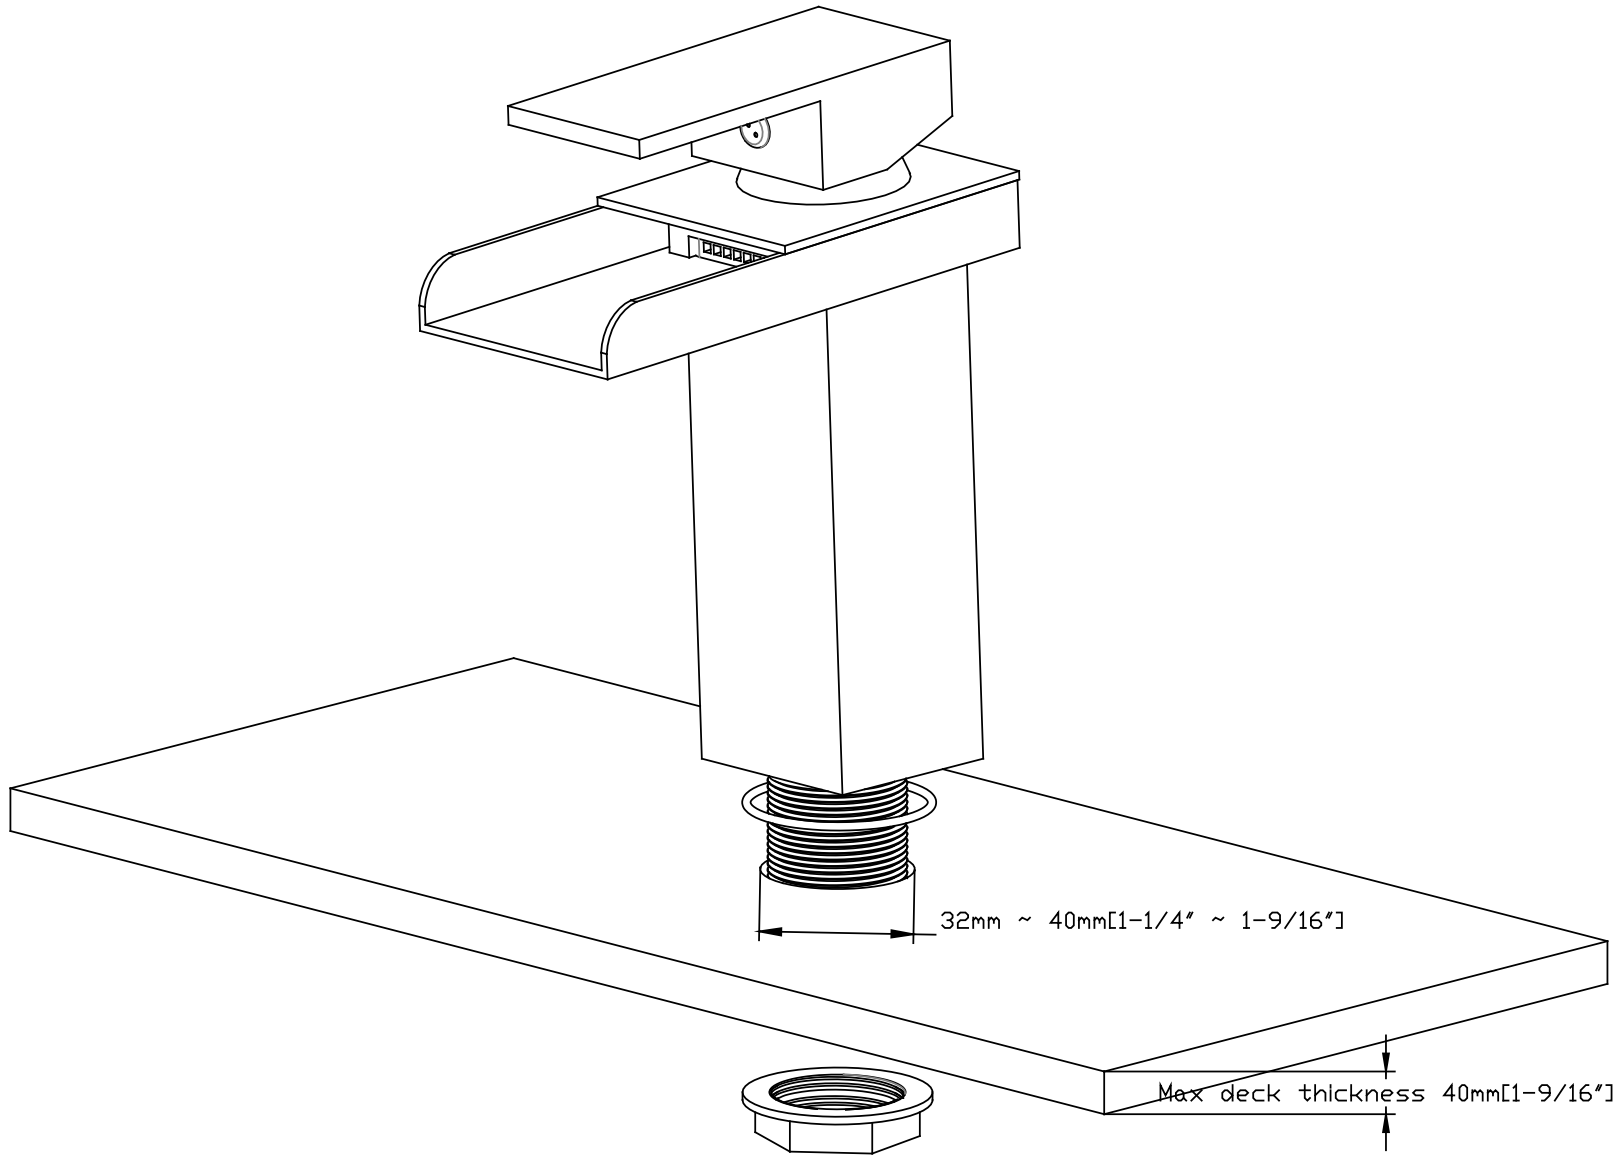

DATASHEET AND MEASUREMENT**WATERFALL BATHROOM SINK FAUCET**

| MODEL | FINISH |
|---------|-------------------|
| S1221CW | CHROME |
| S1221NW | BRUSHED NICKEL |
| S1221OW | OIL-RUBBED BRONZE |

FUNCTIONS AND SPECIFICATION

| | |
|------------------------------|--|
| Function | Bathroom Sink Faucets |
| Feature | Fashion |
| Style | Contemporary |
| Finish | Chrome/Brushed nickel/Oil-rubbed bronze |
| Installation Holes | One Hole |
| Number of Handles | Single lever |
| Faucet Total Height | 170mm [6-11/16 Inch] |
| Spout Reach | 105mm [4-1/8 Inch] |
| Spout Width | 60mm [2-3/8 Inch] |
| Spout Height | 115mm [4-1/2 Inch] |
| Max deck thickness | 40mm [1-9/16 Inch] |
| Valve Type | Ceramic disc cartridge |
| Faucet Body Material | Brass |
| Faucet Spout Material | Stainless steel |
| Net Weight | 1.0KG [2.2 lbs] |
| Gross Weight | 1.4 KG [3.08 lbs] |
| Working water press | 0.2 ~0.8 Mpa |
| Flow rate | 5.7L/M [1.5 GPM] |
| Packing box size | 260mm[10-1/4 "] x 185mm[7-1/4"] x 102mm[4.0 "] |

DIMENSION

SIDE VIEW OF FAUCET

TOP VIEW OF FAUCET

MOUNTING HOLE DIMENSION

ACCESORIES LIST

| CODE | ITEM NAME | QTY | CODE | ITEM NAME | QTY |
|---------|-----------------|------|---------|---------------|------|
| 1221001 | Faucet Assembly | 1PCS | 1221002 | shank | 1PCS |
| 1221003 | O-Ring | 1PCS | 1221004 | Rubber washer | 1PCS |
| 1221005 | Lock Nut | 1PCS | 1221006 | Flexible hose | 2PCS |