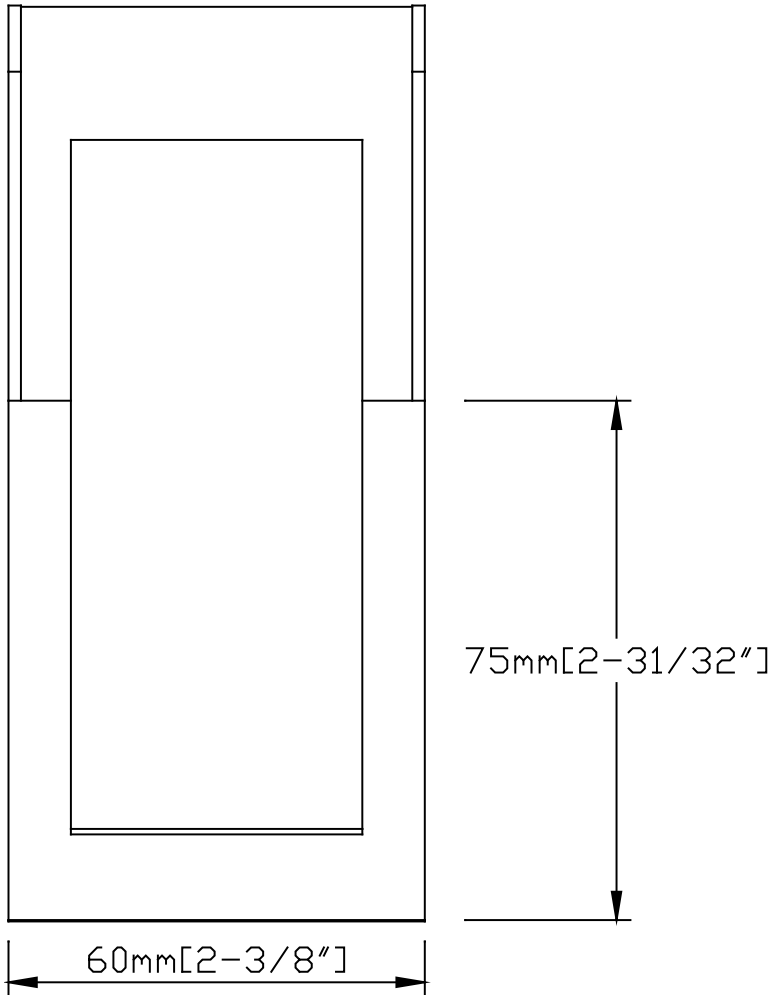

DATASHEET AND MEASUREMENT**WATERFALL BATHROOM SINK FAUCET**

| MODEL | FINISH |
|---------|-------------------|
| S1221CW | CHROME |
| S1221NW | BRUSHED NICKEL |
| S1221OW | OIL-RUBBED BRONZE |

FUNCTIONS AND SPECIFICATION

| | |
|------------------------------|--|
| Function | Bathroom Sink Faucets |
| Feature | Fashion |
| Style | Contemporary |
| Finish | Chrome/Brushed nickel/Oil-rubbed bronze |
| Installation Holes | One Hole |
| Number of Handles | Single lever |
| Faucet Total Height | 170mm [6-11/16 Inch] |
| Spout Reach | 105mm [4-1/8 Inch] |
| Spout Width | 60mm [2-3/8 Inch] |
| Spout Height | 115mm [4-1/2 Inch] |
| Max deck thickness | 40mm [1-9/16 Inch] |
| Valve Type | Ceramic disc cartridge |
| Faucet Body Material | Brass |
| Faucet Spout Material | Stainless steel |
| Net Weight | 1.0KG [2.2 lbs] |
| Gross Weight | 1.4 KG [3.08 lbs] |
| Working water press | 0.2 ~0.8 Mpa |
| Flow rate | 5.7L/M [1.5 GPM] |
| Packing box size | 260mm[10-1/4 "] x 185mm[7-1/4"] x 102mm[4.0 "] |

DIMENSION

SIDE VIEW OF FAUCET

TOP VIEW OF FAUCET

MOUNTING HOLE DIMENSION

ACCESORIES LIST

| CODE | ITEM NAME | QTY | CODE | ITEM NAME | QTY |
|---------|-----------------|------|---------|---------------|------|
| 1221001 | Faucet Assembly | 1PCS | 1221002 | shank | 1PCS |
| 1221003 | O-Ring | 1PCS | 1221004 | Rubber washer | 1PCS |
| 1221005 | Lock Nut | 1PCS | 1221006 | Flexible hose | 2PCS |