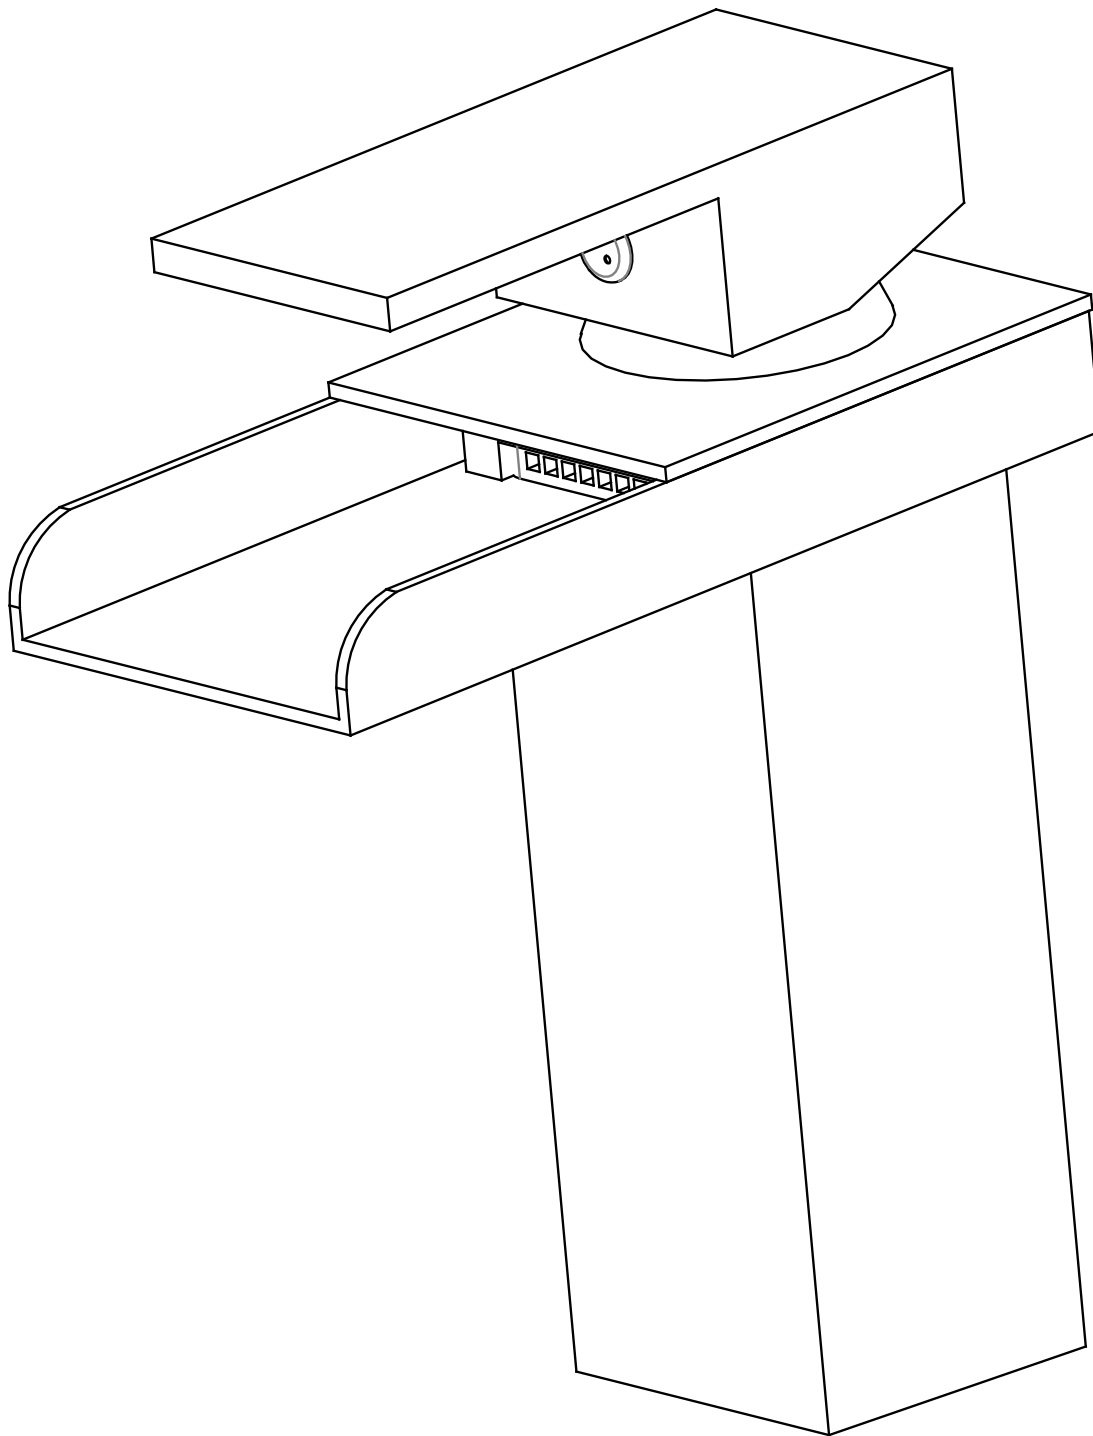

DATASHEET AND MEASUREMENT**WATERFALL BATHROOM SINK FAUCET**

| MODEL | FINISH |
|---------|-------------------|
| S1221CW | CHROME |
| S1221NW | BRUSHED NICKEL |
| S1221OW | OIL-RUBBED BRONZE |

FUNCTIONS AND SPECIFICATION

| | |
|------------------------------|--|
| Function | Bathroom Sink Faucets |
| Feature | Fashion |
| Style | Contemporary |
| Finish | Chrome/Brushed nickel/Oil-rubbed bronze |
| Installation Holes | One Hole |
| Number of Handles | Single lever |
| Faucet Total Height | 170mm [6-11/16 Inch] |
| Spout Reach | 105mm [4-1/8 Inch] |
| Spout Width | 60mm [2-3/8 Inch] |
| Spout Height | 115mm [4-1/2 Inch] |
| Max deck thickness | 40mm [1-9/16 Inch] |
| Valve Type | Ceramic disc cartridge |
| Faucet Body Material | Brass |
| Faucet Spout Material | Stainless steel |
| Net Weight | 1.0KG [2.2 lbs] |
| Gross Weight | 1.4 KG [3.08 lbs] |
| Working water press | 0.2 ~0.8 Mpa |
| Flow rate | 5.7L/M [1.5 GPM] |
| Packing box size | 260mm[10-1/4 "] x 185mm[7-1/4"] x 102mm[4.0 "] |

DIMENSION

SIDE VIEW OF FAUCET

TOP VIEW OF FAUCET

MOUNTING HOLE DIMENSION

ACCESORIES LIST

| CODE | ITEM NAME | QTY | CODE | ITEM NAME | QTY |
|---------|-----------------|------|---------|---------------|------|
| 1221001 | Faucet Assembly | 1PCS | 1221002 | shank | 1PCS |
| 1221003 | O-Ring | 1PCS | 1221004 | Rubber washer | 1PCS |
| 1221005 | Lock Nut | 1PCS | 1221006 | Flexible hose | 2PCS |