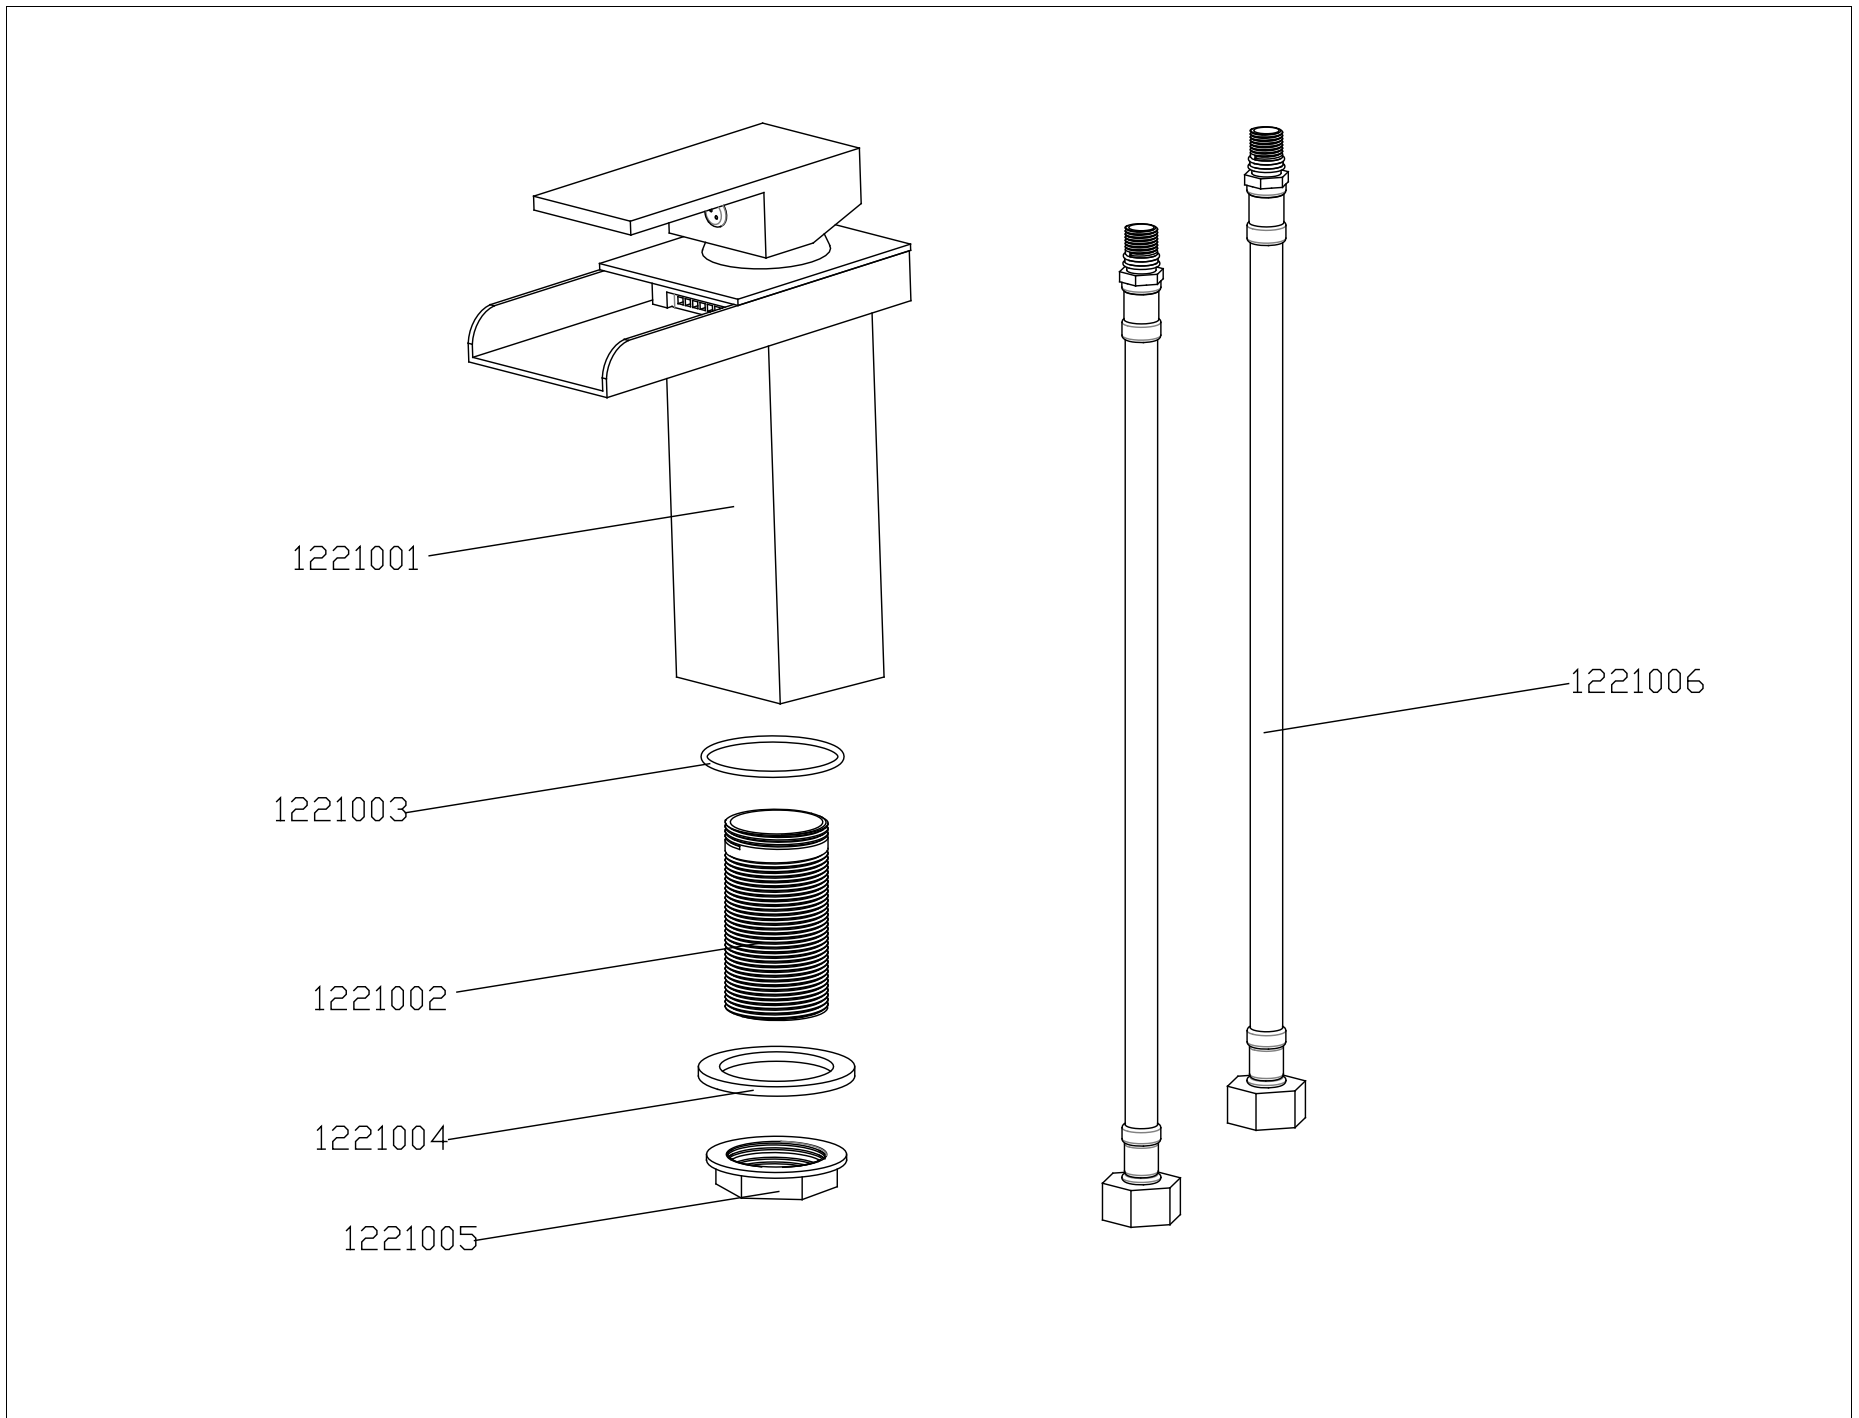

DATASHEET AND MEASUREMENT**WATERFALL BATHROOM SINK FAUCET**

| MODEL | FINISH |
|---------|-------------------|
| S1221CW | CHROME |
| S1221NW | BRUSHED NICKEL |
| S1221OW | OIL-RUBBED BRONZE |

FUNCTIONS AND SPECIFICATION

| | |
|------------------------------|--|
| Function | Bathroom Sink Faucets |
| Feature | Fashion |
| Style | Contemporary |
| Finish | Chrome/Brushed nickel/Oil-rubbed bronze |
| Installation Holes | One Hole |
| Number of Handles | Single lever |
| Faucet Total Height | 170mm [6-11/16 Inch] |
| Spout Reach | 105mm [4-1/8 Inch] |
| Spout Width | 60mm [2-3/8 Inch] |
| Spout Height | 115mm [4-1/2 Inch] |
| Max deck thickness | 40mm [1-9/16 Inch] |
| Valve Type | Ceramic disc cartridge |
| Faucet Body Material | Brass |
| Faucet Spout Material | Stainless steel |
| Net Weight | 1.0KG [2.2 lbs] |
| Gross Weight | 1.4 KG [3.08 lbs] |
| Working water press | 0.2 ~0.8 Mpa |
| Flow rate | 5.7L/M [1.5 GPM] |
| Packing box size | 260mm[10-1/4 "] x 185mm[7-1/4"] x 102mm[4.0 "] |

DIMENSION

SIDE VIEW OF FAUCET

TOP VIEW OF FAUCET

MOUNTING HOLE DIMENSION

ACCESORIES LIST

| CODE | ITEM NAME | QTY | CODE | ITEM NAME | QTY |
|---------|-----------------|------|---------|---------------|------|
| 1221001 | Faucet Assembly | 1PCS | 1221002 | shank | 1PCS |
| 1221003 | O-Ring | 1PCS | 1221004 | Rubber washer | 1PCS |
| 1221005 | Lock Nut | 1PCS | 1221006 | Flexible hose | 2PCS |