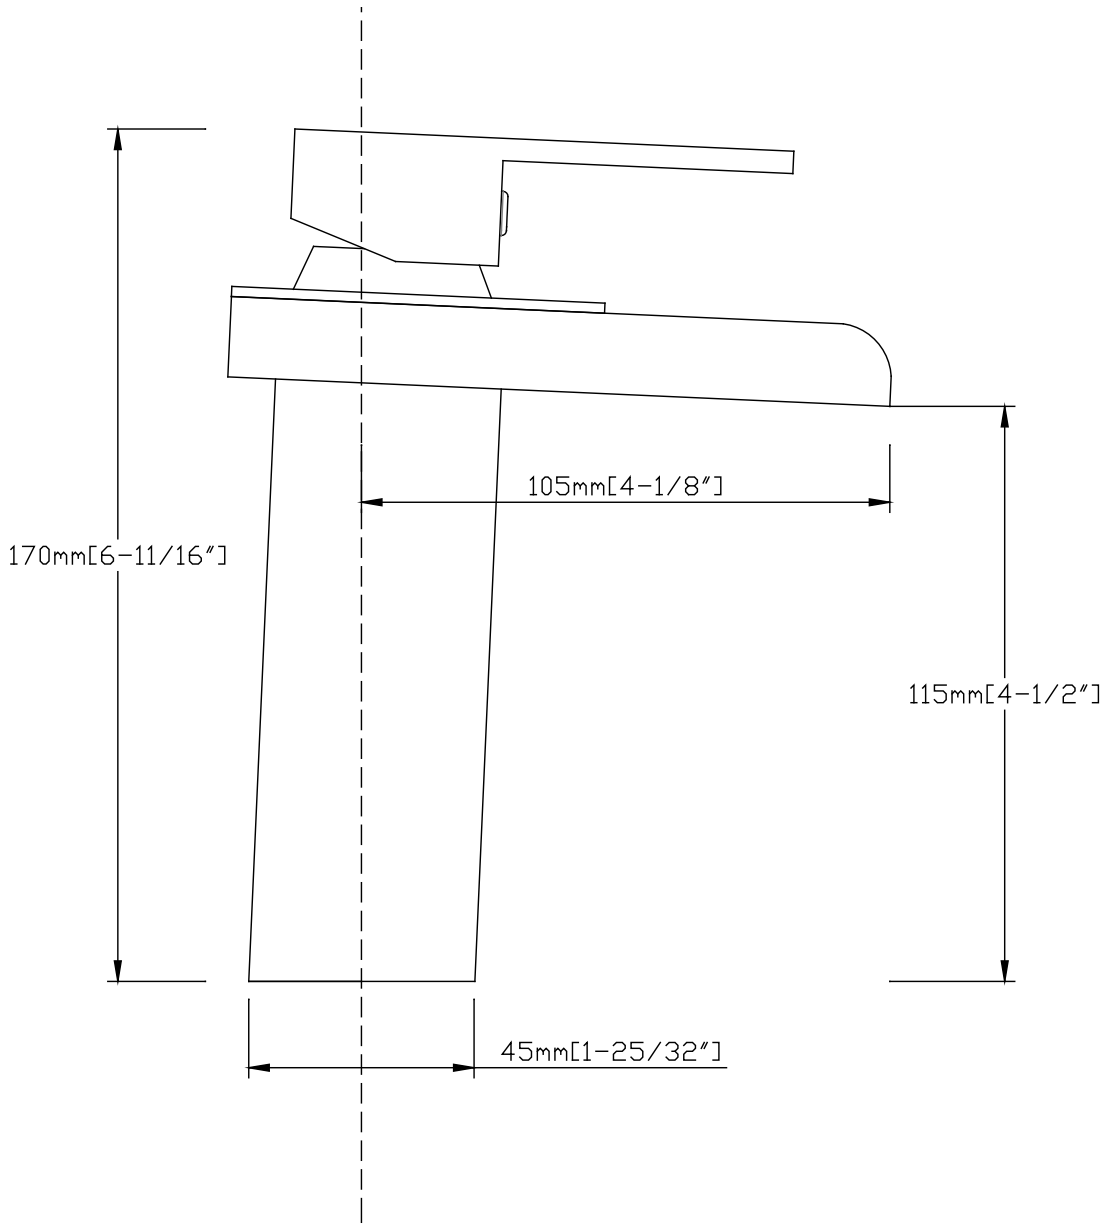

DATASHEET AND MEASUREMENT**WATERFALL BATHROOM SINK FAUCET**

| MODEL | FINISH |
|---------|-------------------|
| S1221CW | CHROME |
| S1221NW | BRUSHED NICKEL |
| S1221OW | OIL-RUBBED BRONZE |

FUNCTIONS AND SPECIFICATION

| | |
|------------------------------|--|
| Function | Bathroom Sink Faucets |
| Feature | Fashion |
| Style | Contemporary |
| Finish | Chrome/Brushed nickel/Oil-rubbed bronze |
| Installation Holes | One Hole |
| Number of Handles | Single lever |
| Faucet Total Height | 170mm [6-11/16 Inch] |
| Spout Reach | 105mm [4-1/8 Inch] |
| Spout Width | 60mm [2-3/8 Inch] |
| Spout Height | 115mm [4-1/2 Inch] |
| Max deck thickness | 40mm [1-9/16 Inch] |
| Valve Type | Ceramic disc cartridge |
| Faucet Body Material | Brass |
| Faucet Spout Material | Stainless steel |
| Net Weight | 1.0KG [2.2 lbs] |
| Gross Weight | 1.4 KG [3.08 lbs] |
| Working water press | 0.2 ~0.8 Mpa |
| Flow rate | 5.7L/M [1.5 GPM] |
| Packing box size | 260mm[10-1/4 "] x 185mm[7-1/4"] x 102mm[4.0 "] |

DIMENSION

SIDE VIEW OF FAUCET

TOP VIEW OF FAUCET

MOUNTING HOLE DIMENSION

ACCESORIES LIST

| CODE | ITEM NAME | QTY | CODE | ITEM NAME | QTY |
|---------|-----------------|------|---------|---------------|------|
| 1221001 | Faucet Assembly | 1PCS | 1221002 | shank | 1PCS |
| 1221003 | O-Ring | 1PCS | 1221004 | Rubber washer | 1PCS |
| 1221005 | Lock Nut | 1PCS | 1221006 | Flexible hose | 2PCS |