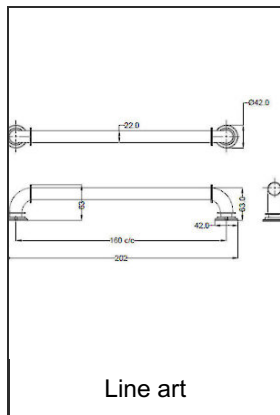

RELATED DOCUMENTS

DISCLAIMER

Although our black finish is achieved through a rigorous process, it may show signs of normal usage faster than other finishes.