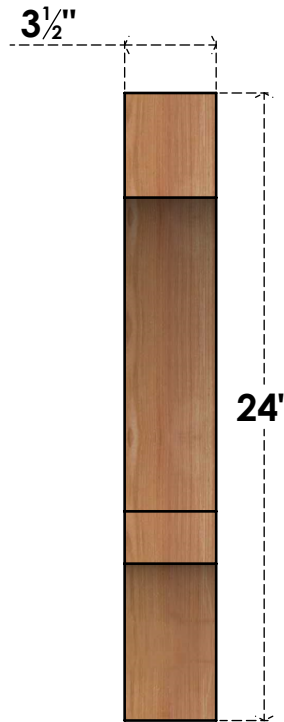

BRC04X18X24BOA00SWR

3 1/2"W X 18"D X 24"H BALBOA SMOOTH BRACE, WESTERN RED CEDAR

SIDE

FRONT

EKENA MILLWORK
 2300 WEST MAIN ST.
 CLARKSVILLE, TX 75426
 TOLL FREE: 866-607-0453
 WWW.EKENAMILLWORK.COM

NOTES

1. INSTALLATION TO BE COMPLETED IN ACCORDANCE WITH MANUFACTURER'S SPECIFICATIONS.
2. DRAWING MAY NOT BE TO SCALE
3. THIS DRAWING IS INTENDED FOR DESIGN AND PLANNING PURPOSES ONLY.
4. ALL INFORMATION CONTAINED HEREIN WAS CURRENT AT THE TIME OF DEVELOPMENT BUT MUST BE REVIEWED AND APPROVED BY THE PRODUCT MANUFACTURER TO BE CONSIDERED ACCURATE.
5. PRODUCTS ARE NOT KILN DRIED. THIS ITEM IS UNIQUE AND WILL CONTAIN THE NATURAL VARIATIONS THAT THE WOOD SPECIES OFFERS. THIS MAY RESULT IN VARIATIONS UP TO 1/4"