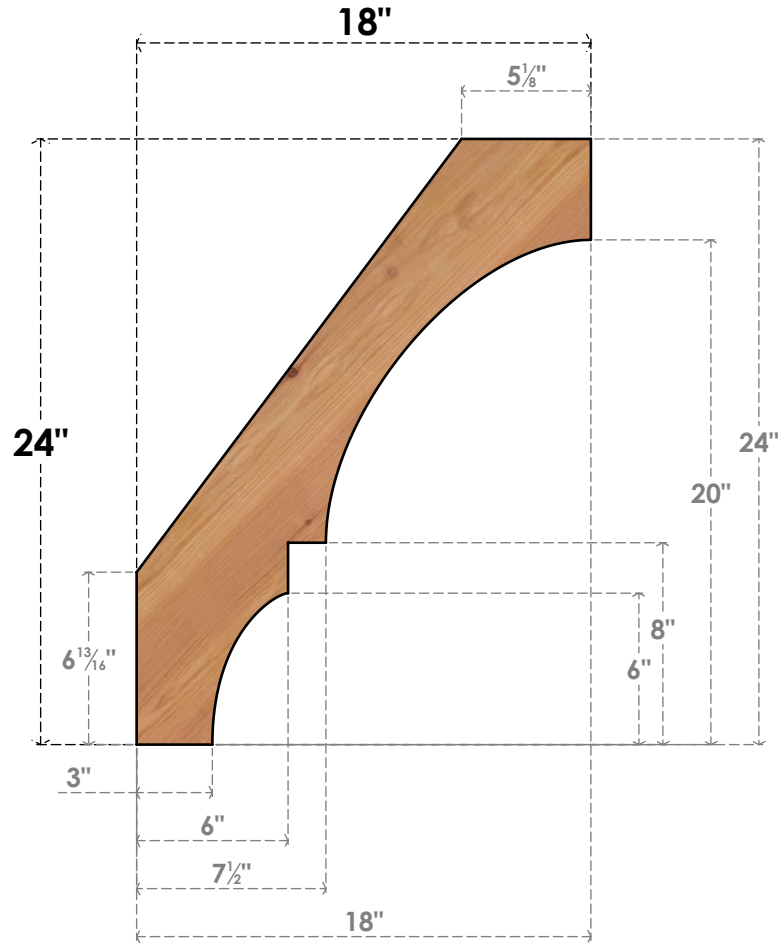

BRC04X18X24BOA00SWR

3 1/2"W X 18"D X 24"H BALBOA SMOOTH BRACE, WESTERN RED CEDAR

SIDE

FRONT

EKENA MILLWORK
 2300 WEST MAIN ST.
 CLARKSVILLE, TX 75426
 TOLL FREE: 866-607-0453
 WWW.EKENAMILLWORK.COM

NOTES

1. INSTALLATION TO BE COMPLETED IN ACCORDANCE WITH MANUFACTURER'S SPECIFICATIONS.
2. DRAWING MAY NOT BE TO SCALE
3. THIS DRAWING IS INTENDED FOR DESIGN AND PLANNING PURPOSES ONLY.
4. ALL INFORMATION CONTAINED HEREIN WAS CURRENT AT THE TIME OF DEVELOPMENT BUT MUST BE REVIEWED AND APPROVED BY THE PRODUCT MANUFACTURER TO BE CONSIDERED ACCURATE.
5. PRODUCTS ARE NOT KILN DRIED. THIS ITEM IS UNIQUE AND WILL CONTAIN THE NATURAL VARIATIONS THAT THE WOOD SPECIES OFFERS. THIS MAY RESULT IN VARIATIONS UP TO 1/4"