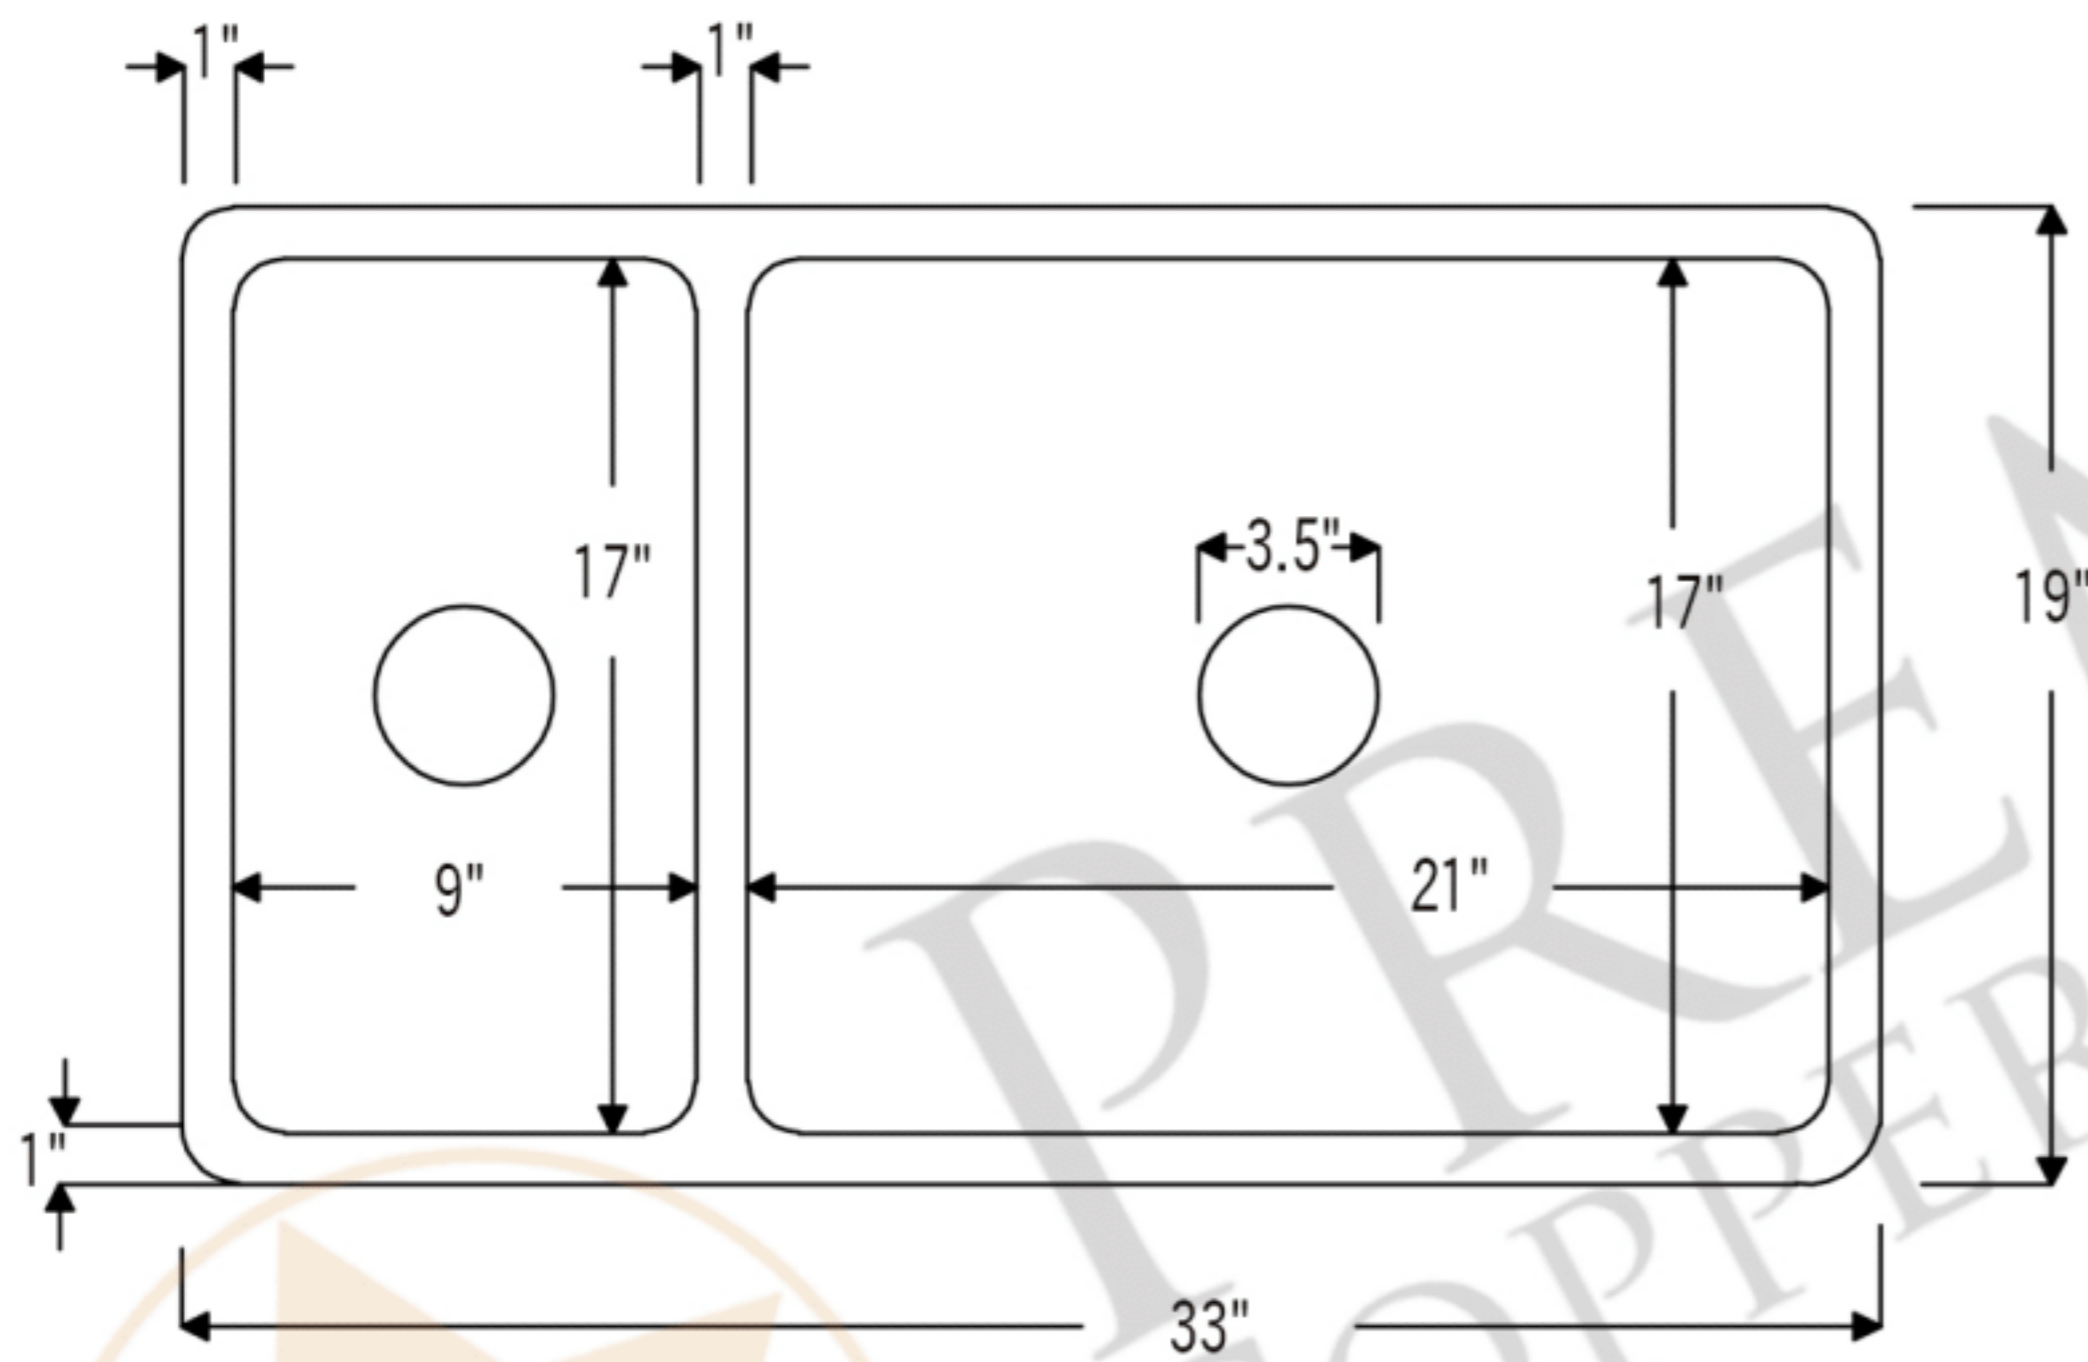

**PREMIER**  
COPPER PRODUCTS

**MODEL NUMBER: K25DB33199**

- \* Description: 33" Hammered Copper Kitchen 25/75 Double Basin Sink
- \* Outer Dimension: 33" x 19" x 9"
- \* Inner Dimension: L: 9" x 17 x 8" / R: 21" x 17" x 9"
- \* Rim: 1"
- \* Divider: 1" Wide (Optimized)
- \* Drain Opening: 3.5"
- \* Finish: Oil Rubbed Bronze

CODE/STANDARD COMPLIANCE

\* IAPMO/cUPC LISTED

\* ORB: Oil Rubbed Bronze

THIS PRODUCT IS HAND CRAFTED, SMALL VARIANCES IN COLOR AND SIZE MAY OCCUR.  
DO NOT MAKE ANY INSTALLATION CUTS UNTIL YOU RECEIVE YOUR ITEM(S).