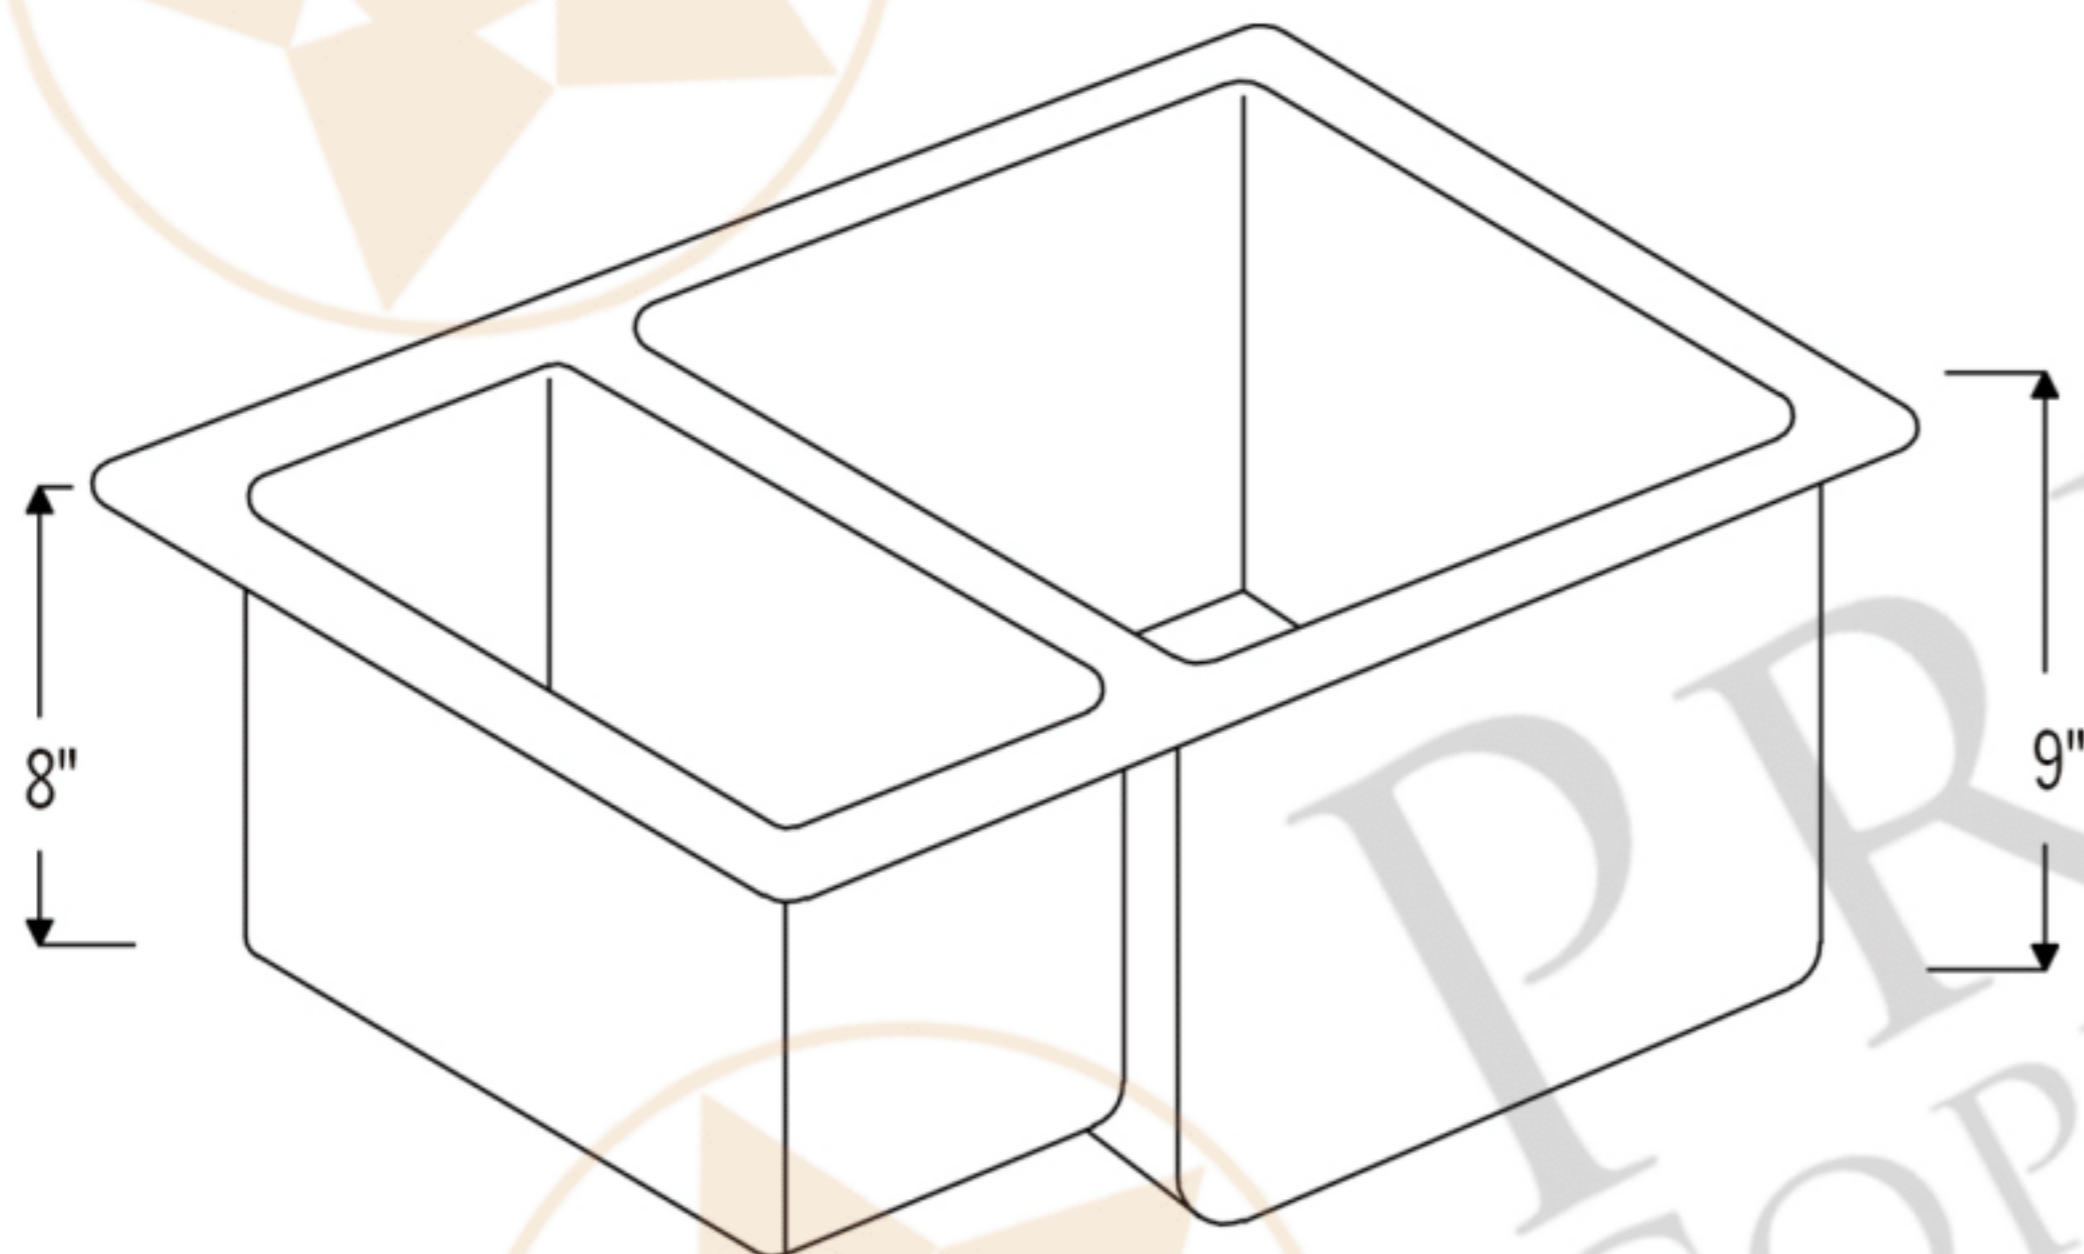

PREMIER
COPPER PRODUCTS

MODEL NUMBER: K25DB33199

- Description: 33" Hammered Copper Kitchen 25/75 Double Basin Sink
- Outer Dimension: 33" x 19" x 9"
- Inner Dimension: L: 9" x 17 x 8" / R: 21" x 17" x 9"
- Rim: 1"
- Divider: 1" Wide (Optimized)
- Drain Opening: 3.5"
- Finish: Oil Rubbed Bronze

CODE/STANDARD COMPLIANCE

* IAPMO/cUPC LISTED

* ORB: Oil Rubbed Bronze

THIS PRODUCT IS HAND CRAFTED, SMALL VARIANCES IN COLOR AND SIZE MAY OCCUR.
DO NOT MAKE ANY INSTALLATION CUTS UNTIL YOU RECEIVE YOUR ITEM(S).