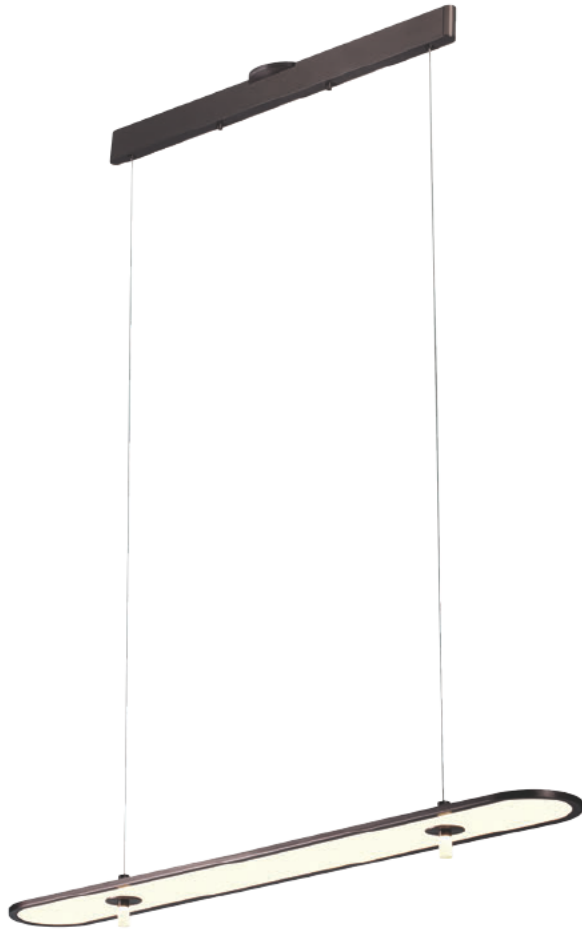

PROJECT			
DATE		TYPE	

LIGHT YEAR

Material: Aluminum	Color Temp.: 3000K
Diffuser: Polystyrene	CRI (Ra): ≥90
Finish: DT - Deep Taupe	LED Rated Life: ≈50,000 Hours
	Dimming: 100% - 10%

Wattage:	42W
Voltage:	100~130V
Total Lumens:	3570
Delivered Lumens:	1549

Dimmable with ELV or TRIAC Dimmer (Not Included)