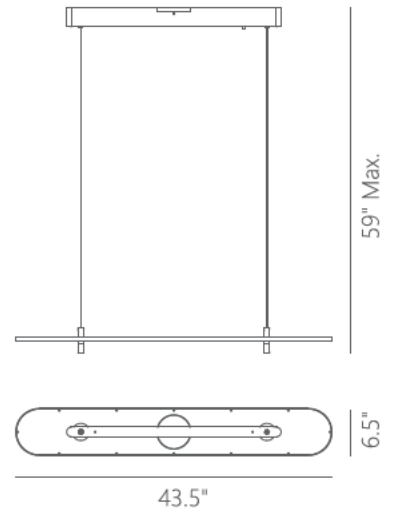

PROJECT			
DATE		TYPE	

LIGHT YEAR

Material: Aluminum	Color Temp.: 3000K
Diffuser: Polystyrene	CRI (Ra): ≥90
Finish: DT - Deep Taupe	LED Rated Life: ≈50,000 Hours
	Dimming: 100% - 10%

Wattage:	42W
Voltage:	100~130V
Total Lumens:	3570
Delivered Lumens:	1549