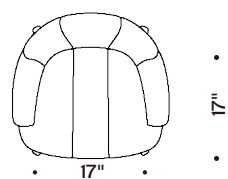

Bolla

Bolla

Chair 26"