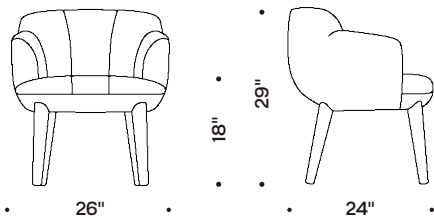

Bolla

Bolla

Chair 26"