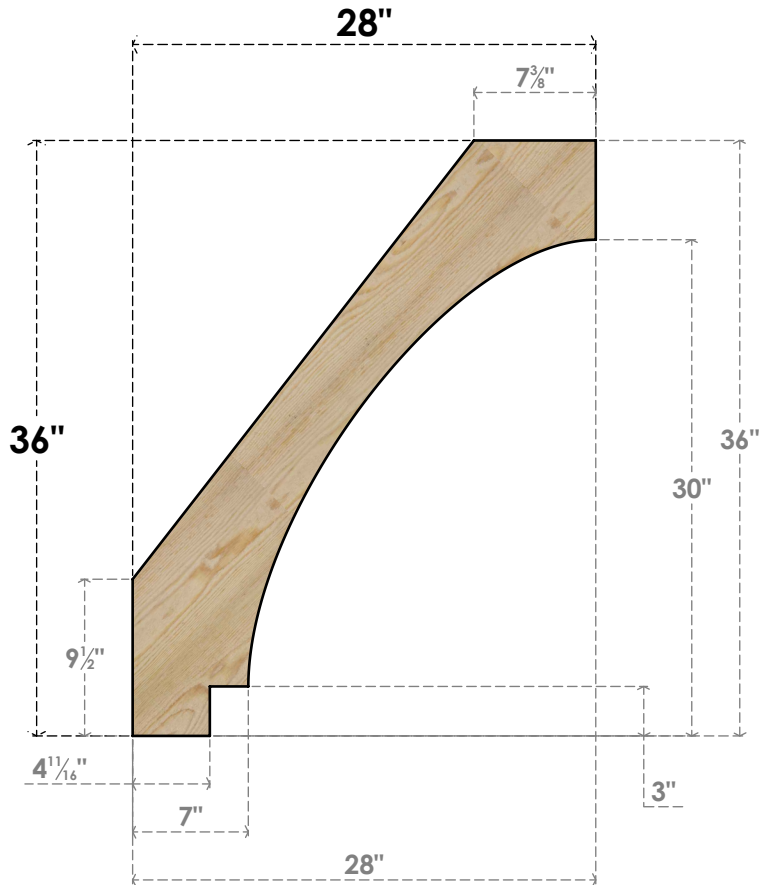

BRC04X28X36IMP00RDF

4"W X 28"D X 36"H IMPERIAL ROUGH SAWN BRACE, DOUGLAS FIR

SIDE

FRONT

EKENA MILLWORK
 2300 WEST MAIN ST.
 CLARKSVILLE, TX 75426
 TOLL FREE: 866-607-0453
 WWW.EKENAMILLWORK.COM

NOTES

1. INSTALLATION TO BE COMPLETED IN ACCORDANCE WITH MANUFACTURER'S SPECIFICATIONS.
2. DRAWING MAY NOT BE TO SCALE
3. THIS DRAWING IS INTENDED FOR DESIGN AND PLANNING PURPOSES ONLY.
4. ALL INFORMATION CONTAINED HEREIN WAS CURRENT AT THE TIME OF DEVELOPMENT BUT MUST BE REVIEWED AND APPROVED BY THE PRODUCT MANUFACTURER TO BE CONSIDERED ACCURATE.
5. PRODUCTS ARE NOT KILN DRIED. THIS ITEM IS UNIQUE AND WILL CONTAIN THE NATURAL VARIATIONS THAT THE WOOD SPECIES OFFERS. THIS MAY RESULT IN VARIATIONS UP TO 1/4"