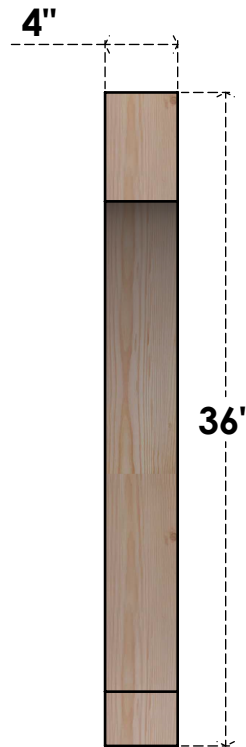

BRC04X28X36IMP00RDF

4"W X 28"D X 36"H IMPERIAL ROUGH SAWN BRACE, DOUGLAS FIR

SIDE

FRONT

EKENA MILLWORK
 2300 WEST MAIN ST.
 CLARKSVILLE, TX 75426
 TOLL FREE: 866-607-0453
 WWW.EKENAMILLWORK.COM

NOTES

1. INSTALLATION TO BE COMPLETED IN ACCORDANCE WITH MANUFACTURER'S SPECIFICATIONS.
2. DRAWING MAY NOT BE TO SCALE
3. THIS DRAWING IS INTENDED FOR DESIGN AND PLANNING PURPOSES ONLY.
4. ALL INFORMATION CONTAINED HEREIN WAS CURRENT AT THE TIME OF DEVELOPMENT BUT MUST BE REVIEWED AND APPROVED BY THE PRODUCT MANUFACTURER TO BE CONSIDERED ACCURATE.
5. PRODUCTS ARE NOT KILN DRIED. THIS ITEM IS UNIQUE AND WILL CONTAIN THE NATURAL VARIATIONS THAT THE WOOD SPECIES OFFERS. THIS MAY RESULT IN VARIATIONS UP TO 1/4"