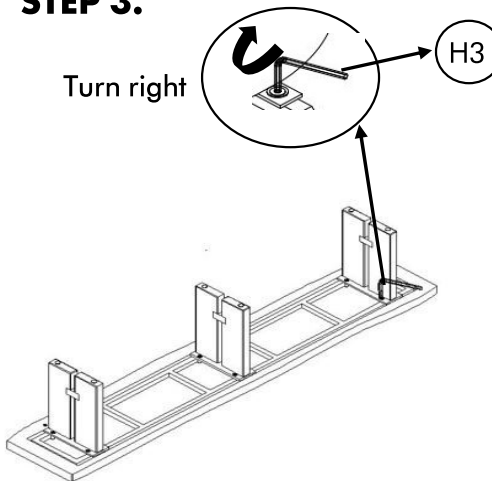

HARDWARE LIST

NO.	DESCRIPTION	IMAGE	QTY.
H1	ALLEN BOLT (M9x25 mm)		4
H2	WASHER (DIA 30X3 mm)		4
H3	ALLEN KEY (7/32 mm)		1

NOTES.

Thank you for purchasing this quality product be sure to check all packing material carefully for small part that may have loose inside the carton during shipping.

CAUTION: The item is heavy , assembly should be performed by two pepole

STEP 1.

STEP 2.

STEP 3.

STEP 4.