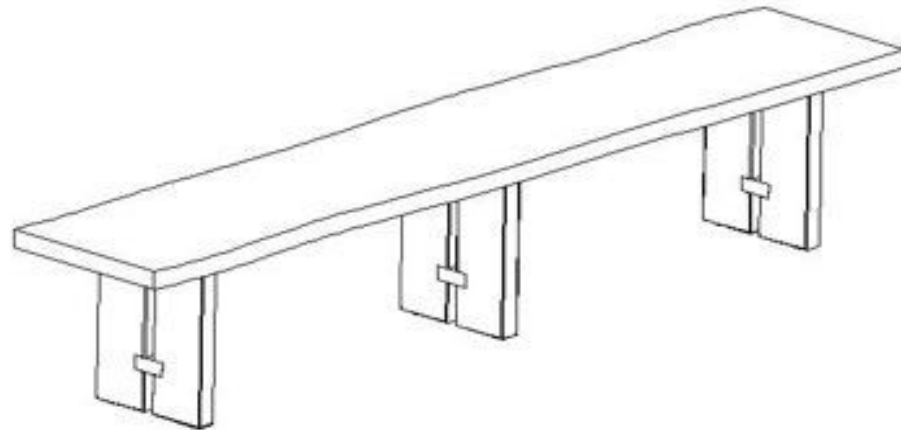

MOE'S
home collection

ASSEMBLY INSTRUCTIONS

TESSA DINING BENCH NATURAL
SMP-QM-1010-24

THANK YOU FOR THE PURCHASE!

PARTS AND HARDWARE

PARTS LIST

P1- TABLE TOP x 1

P2- LEG x 3

HARDWARE LIST

NO.	DESCRIPTION	IMAGE	QTY.
H1	ALLEN BOLT (M9x25 mm)		4
H2	WASHER (DIA 30X3 mm)		4
H3	ALLEN KEY (7/32 mm)		1

NOTES.

Thank you for purchasing this quality product be sure to check all packing material carefully for small part that may have loose inside the carton during shipping.