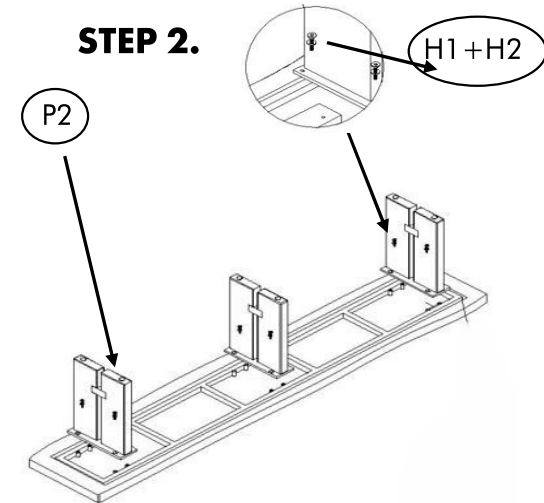

PARTS AND HARDWARE

PARTS LIST

P1- TABLE TOP x 1

P2- LEG x 3

HARDWARE LIST

NO.	DESCRIPTION	IMAGE	QTY.
H1	ALLEN BOLT (M9x25 mm)		4
H2	WASHER (DIA 30X3 mm)		4
H3	ALLEN KEY (7/32 mm)		1

NOTES.

Thank you for purchasing this quality product be sure to check all packing material carefully for small part that may have loose inside the carton during shipping.

CAUTION: The item is heavy , assembly should be performed by two pepole

STEP 1.

STEP 2.

STEP 3.

STEP 4.