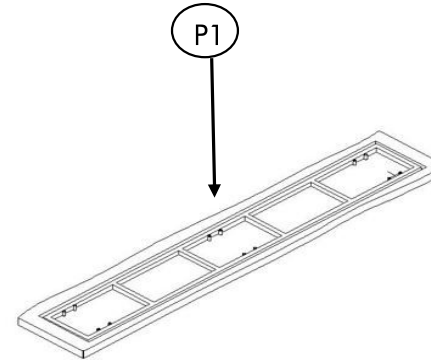

PARTS AND HARDWARE

PARTS LIST

P1- TABLE TOP x 1

P2- LEG x 3

HARDWARE LIST

NO.	DESCRIPTION	IMAGE	QTY.
H1	ALLEN BOLT (M9x25 mm)		4
H2	WASHER (DIA 30X3 mm)		4
H3	ALLEN KEY (7/32 mm)		1

NOTES.

Thank you for purchasing this quality product be sure to check all packing material carefully for small part that may have loose inside the carton during shipping.

CAUTION: The item is heavy , assembly should be performed by two pepole

STEP 1.