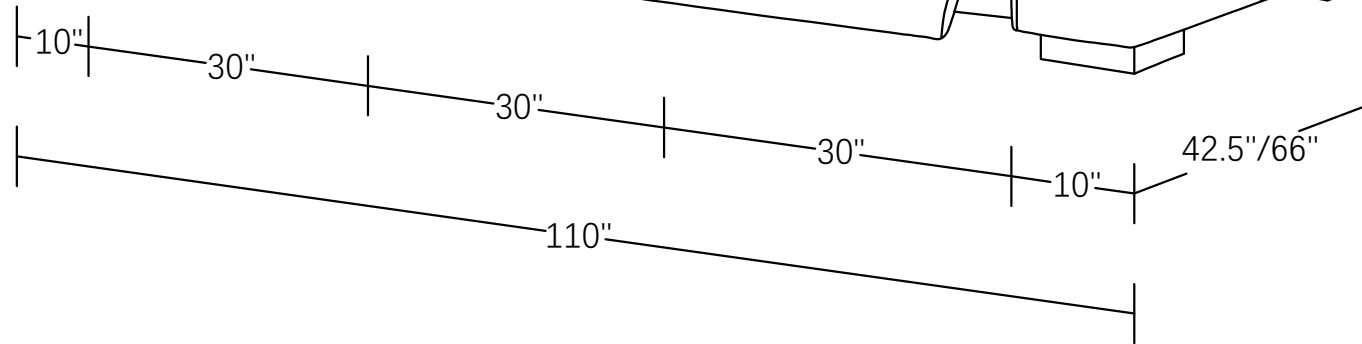

30.5"/41"
Headrest Close/Open

Reclined Max 145°

Distance from wall for full recline 6"

*Rotate Chair 90° to fit through the door before attaching backrest