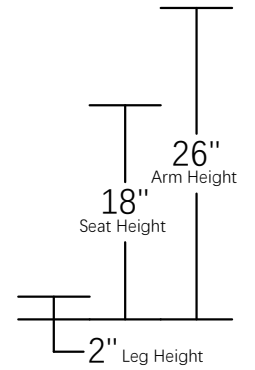

30.5"/41"
Headrest Close/Open

Reclined Max 145°

Distance from wall for full recline 6"

*Rotate Chair 90° to fit through the door before attaching backrest