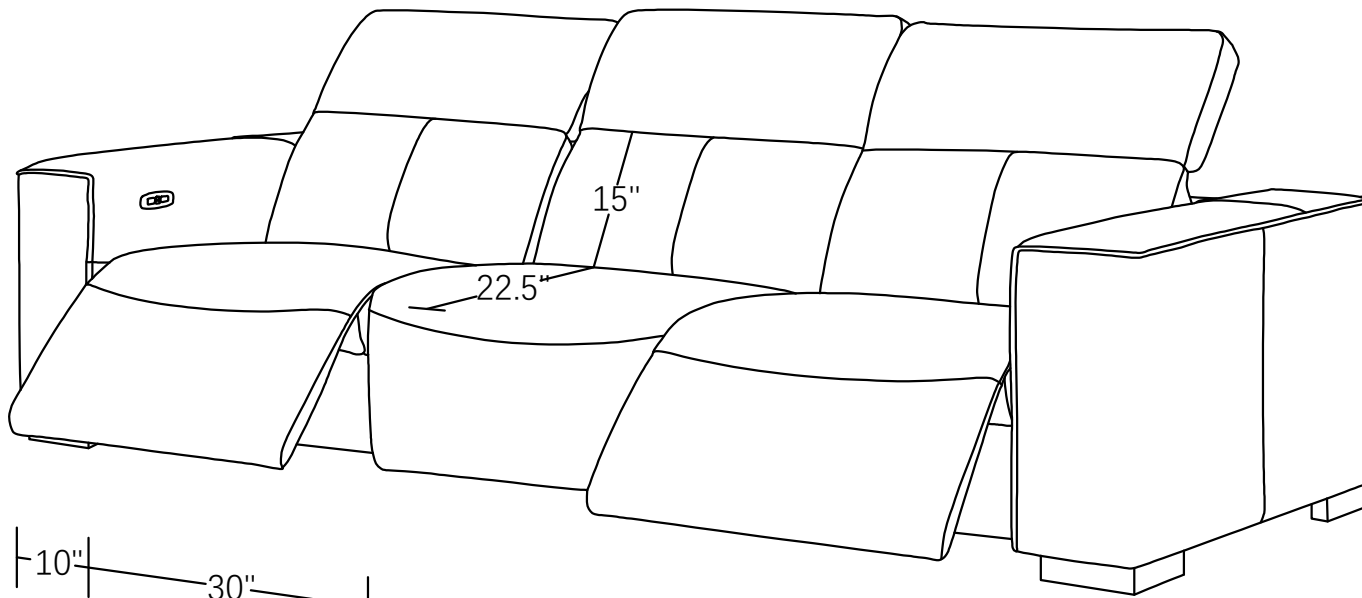

30.5"/41"
Headrest Close/Open

Reclined Max 145°

Distance from wall for full recline 6"

*Rotate Chair 90° to fit through the door before attaching backrest