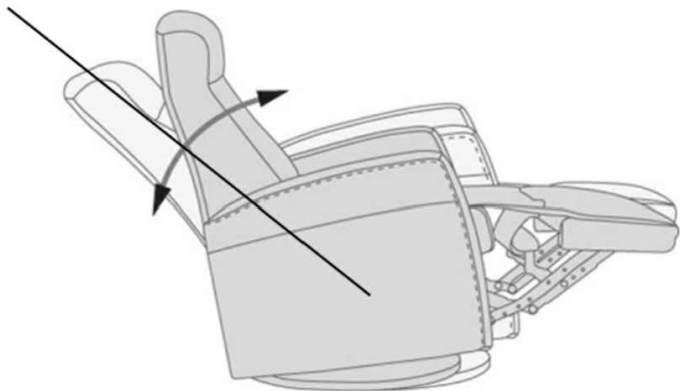

30.5"/41"
Headrest Close/Open

Reclined Max 145°

Distance from wall for full recline 6"

*Rotate Chair 90° to fit through the door before attaching backrest