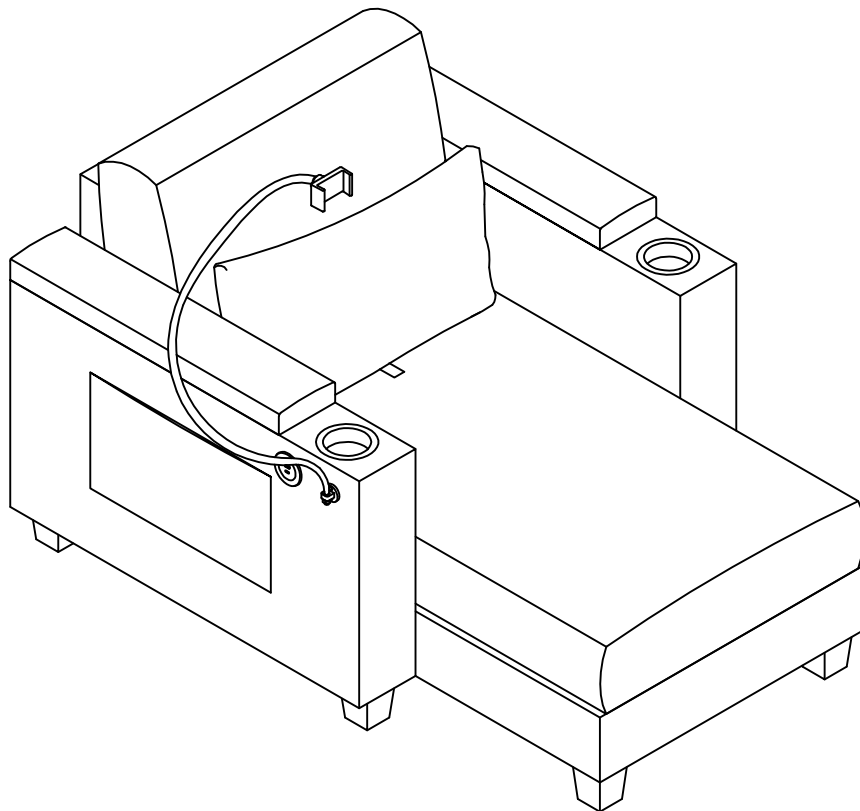

Assembly Instructions

ITEM# N719P285930

ITEM# N719P285931

Note: This lounge sofa is available in both single-seater and double-seater options, allowing you to choose the perfect fit for your space and preferences.

-Please do not return back the product before contact the seller.

PART LISTS BOX1: N719P285930

Part NO.	Part Image	Part Name	QTY
②		Left Armrest	1
③		Right Armrest	1
④		Armrest Lid-L	1
⑤		Armrest Lid-R	1
⑩		Plastic Foot	4
⑪		Mobile Phone Stand	1
⑫		Bolt	1
⑭		Hinge	4
⑮		Adapter	1