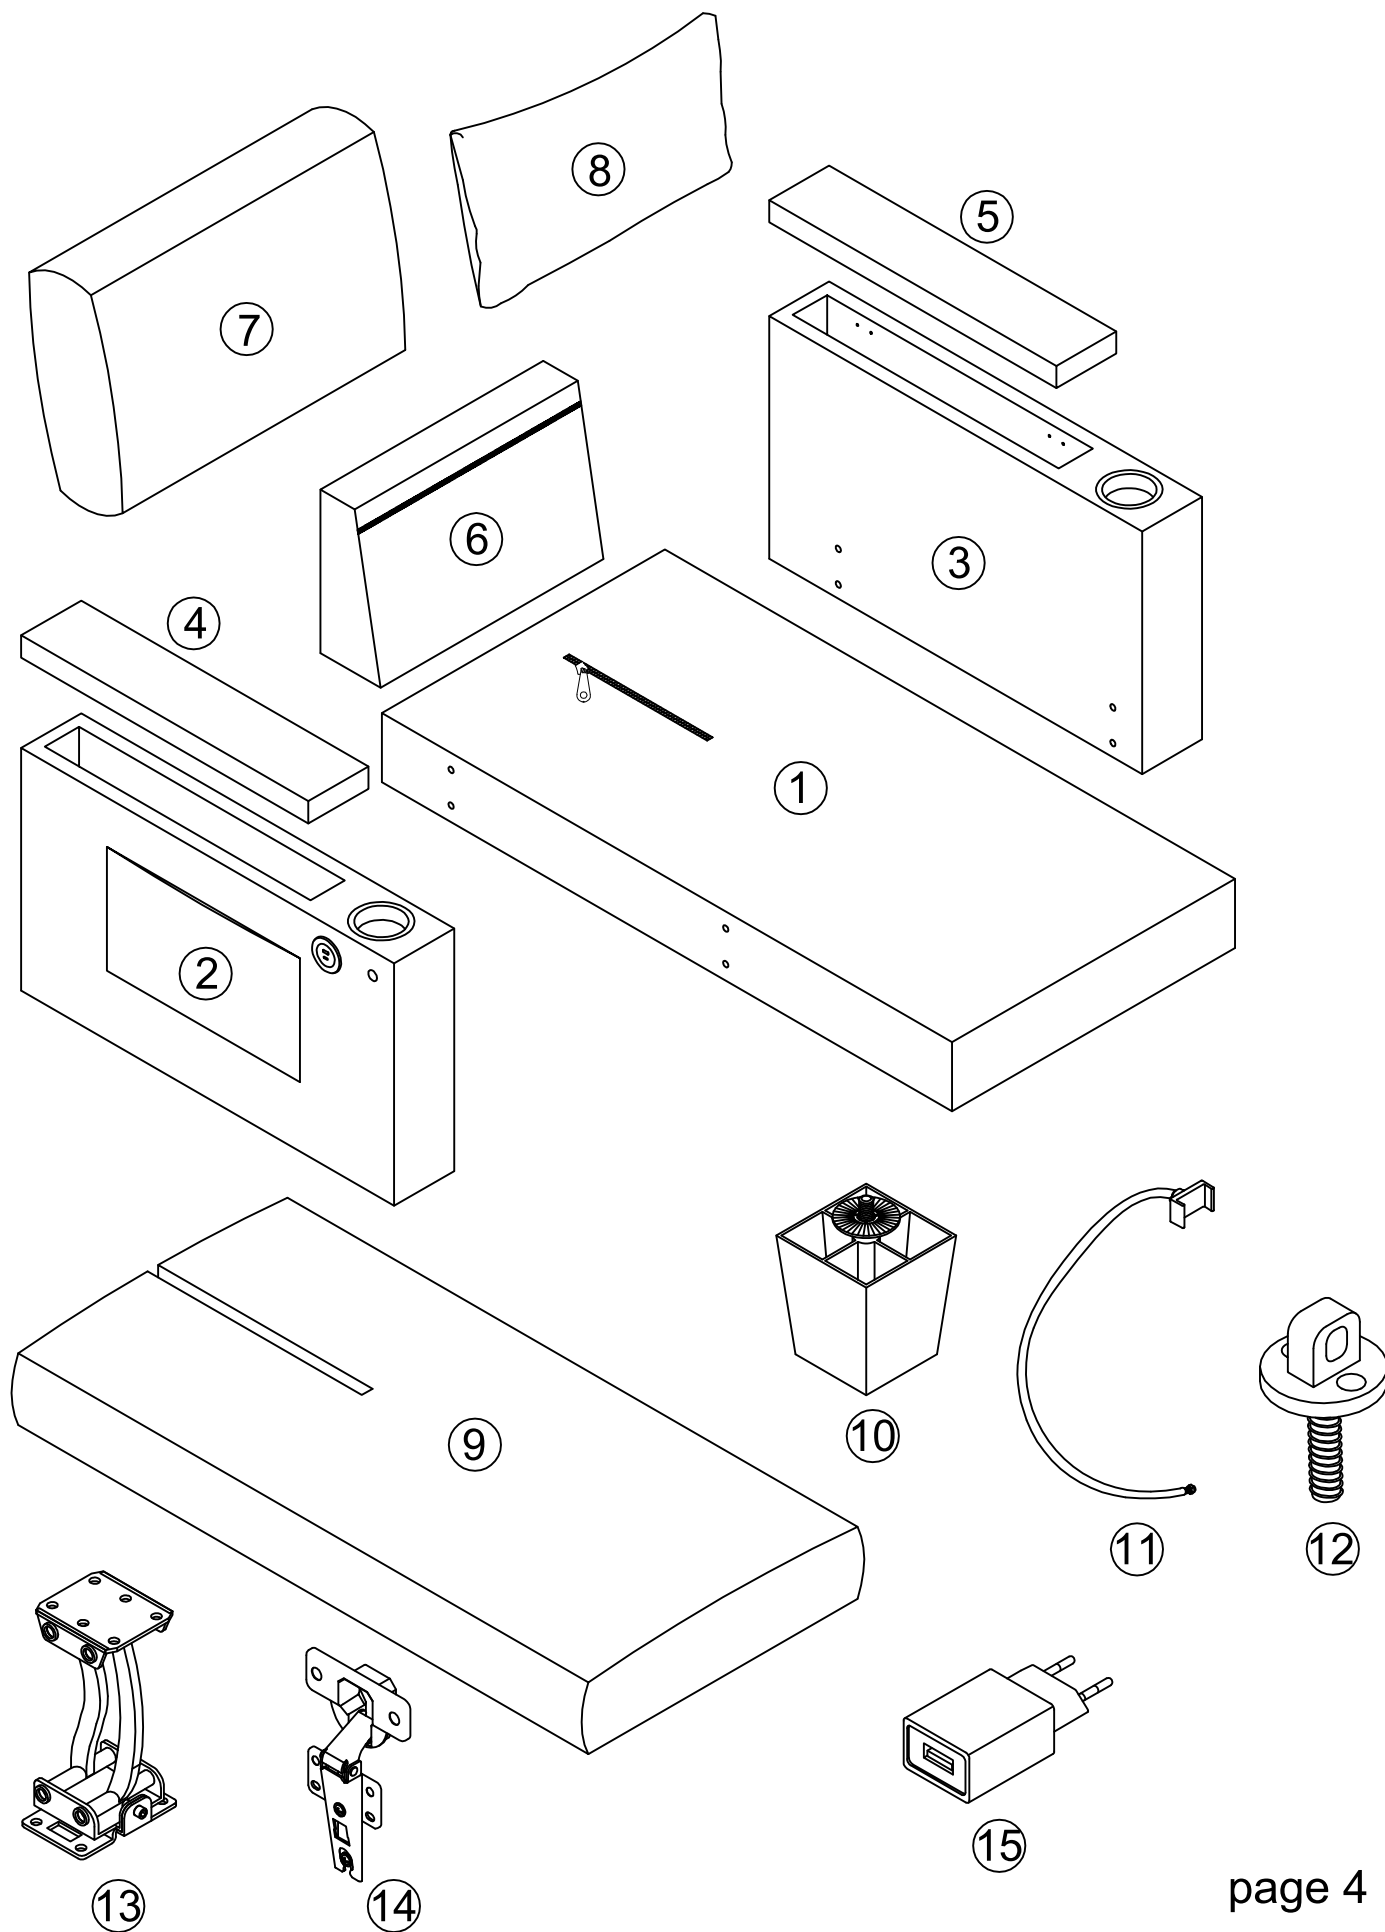

-Please do not return back the product before contact the seller.

PART LISTS BOX1: N719P285930

Part NO.	Part Image	Part Name	QTY
②		Left Armrest	1
③		Right Armrest	1
④		Armrest Lid-L	1
⑤		Armrest Lid-R	1
⑩		Plastic Foot	4
⑪		Mobile Phone Stand	1
⑫		Bolt	1
⑭		Hinge	4
⑮		Adapter	1

PART LISTS BOX 2: N719P285931

Part NO.	Part Image	Part Name	QTY
①		Seat Frame	1
⑥		Backrest	1
⑦		Back Cushion	1
⑧		Pillow	1
⑨		Seat Cushion	1
⑩		Plastic Foot	4
⑬		Hinge	1

Sofa Overall Assembly Drawing

Hardware List