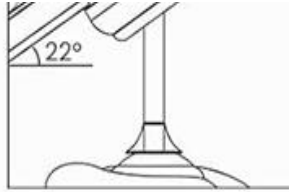

8in

4in

Down Rods

X2

.5cm

7cm

:4
en,

Use short downrod
for flat and less than
9 feet ceiling