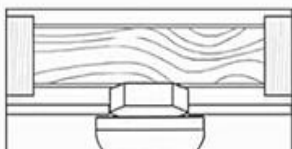

8in

4in

Down Rods

X2

.5cm

7cm

:4
en,

Use short downrod
for flat and less than
9 feet ceiling