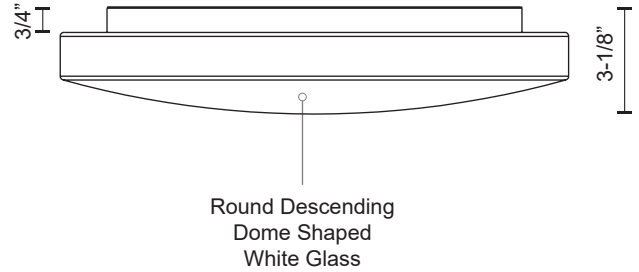

**TRAFALGAR
FM11015
FLUSH MOUNT**

PROJECT

DESCRIPTION

Minimalist designed LED flush mount with round descending dome shaped white glass and white powder coated canopy. Equipped with our powerful 120V, AC LED technology. Available in three different sizes and matching pendants see series for more details.

SPECIFICATION DETAILS

* For custom options, consult factory for details.

Fixture Dimensions	D15" x H3-1/8"
Light Source	AC LED Module
Wattage	22W
Total Lumens	1600lm
Delivered Lumens	WH-1242lm
Voltage	120V
Color Temperature	3000K
CRI (Ra)	90CRI
Optional Color Temps	2700K - 5000K Available, Minimum Order Quantities Apply
LED Rated Life	50,000 hours
Dimming	100% - 10%, ELV Dimmer (Not Included)
Glass Details	Opal Glass
Location	Dry
Compliance	T24-JA8
Warranty	5 Years
Mounting Style	All Orientation; Ceiling and Wall;
CEC Title 24 JA8	Yes, JA8-19
Finish Option(s)	White