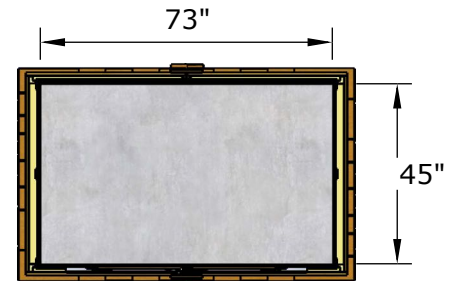

6'x4' Space Master Double Door with Cedar Roof

Looking for convenient storage close to your garden or deck?

Kit Includes:

- 2 Adjustable shelves for versatile storage options
- Western Red Cedar Double Doors, Trim & Floors
- Sturdy panelized walls, with Tongue and Groove siding
- OLT recommends to paint or stain panels to protect the wood
- Accepts a wide range of finishes
- All hardware included
- Quick and easy assembly
- Approximately 6 hours to assemble, no cutting required

Item# SM64-D-TG-CEDAR

**Revised:
Sep 23, 2025**

SPECIFICATIONS

- A: Floor Footprint = 73" wide x 45" deep
- B: Overall Width Incl. Roof Overhang = 82 3/4"
- C: Overall Depth Incl. Roof Overhang = 54"
- D: Overall Height Incl. Floor & Roof = 86 1/2"
- E: Outside Front Wall Width = 84"
- F: Interior Width frame to frame = 70"
- G: Interior Depth frame to frame = 42"
- H: Interior Max. Height from floor = 88 3/4"
- I: Interior Interior Min. Height from floor = 75"
- J: Door Opening = 45" wide x 61 3/4" high

Shipping Pkg#1 Size: 49"w x 76"d x 23"h
Shipping Weight: = 570 lbs