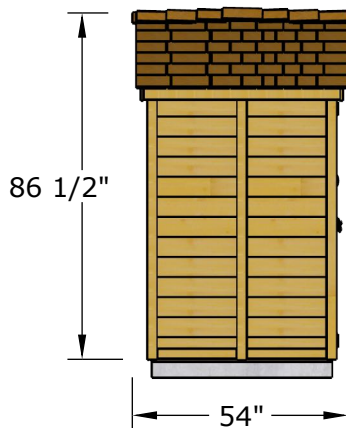

6'x4' Space Master Double Door with Cedar Roof

Looking for convenient storage close to your garden or deck?

Kit Includes:

- 2 Adjustable shelves for versatile storage options
- Western Red Cedar Double Doors, Trim & Floors
- Sturdy panelized walls, with Tongue and Groove siding
- OLT recommends to paint or stain panels to protect the wood
- Accepts a wide range of finishes
- All hardware included
- Quick and easy assembly
- Approximately 6 hours to assemble, no cutting required

Item# SM64-D-TG-CEDAR

**Revised:
Sep 23, 2025**

SPECIFICATIONS

- A: Floor Footprint = 73" wide x 45" deep
- B: Overall Width Incl. Roof Overhang = 82 3/4"
- C: Overall Depth Incl. Roof Overhang = 54"
- D: Overall Height Incl. Floor & Roof = 86 1/2"
- E: Outside Front Wall Width = 84"
- F: Interior Width frame to frame = 70"
- G: Interior Depth frame to frame = 42"
- H: Interior Max. Height from floor = 88 3/4"
- I: Interior Interior Min. Height from floor = 75"
- J: Door Opening = 45" wide x 61 3/4" high

Shipping Pkg#1 Size: 49"w x 76"d x 23"h
Shipping Weight: = 570 lbs