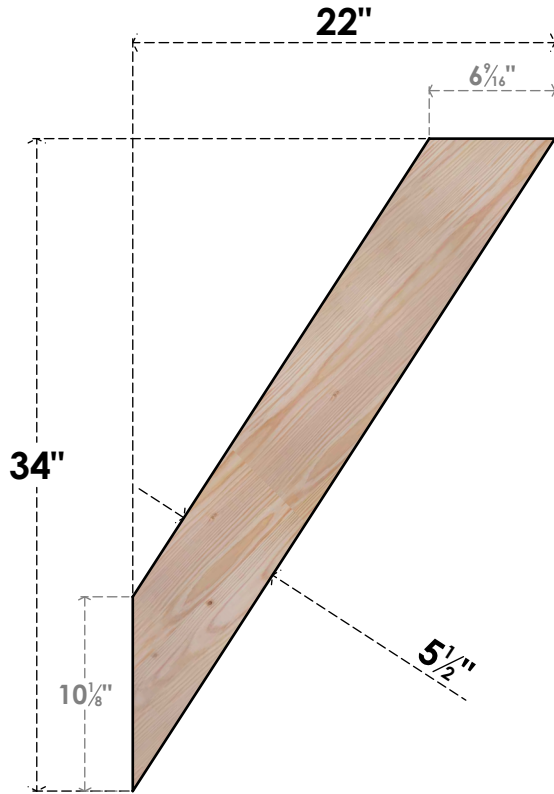

BRC06X22X34TRA00SDF

5 1/2"W X 22"D X 34"H TRADITIONAL SMOOTH BRACE, DOUGLAS FIR

SIDE

FRONT

EKENA MILLWORK
 2300 WEST MAIN ST.
 CLARKSVILLE, TX 75426
 TOLL FREE: 866-607-0453
 WWW.EKENAMILLWORK.COM

NOTES

1. INSTALLATION TO BE COMPLETED IN ACCORDANCE WITH MANUFACTURER'S SPECIFICATIONS.
2. DRAWING MAY NOT BE TO SCALE
3. THIS DRAWING IS INTENDED FOR DESIGN AND PLANNING PURPOSES ONLY.
4. ALL INFORMATION CONTAINED HEREIN WAS CURRENT AT THE TIME OF DEVELOPMENT BUT MUST BE REVIEWED AND APPROVED BY THE PRODUCT MANUFACTURER TO BE CONSIDERED ACCURATE.
5. PRODUCTS ARE NOT KILN DRIED. THIS ITEM IS UNIQUE AND WILL CONTAIN THE NATURAL VARIATIONS THAT THE WOOD SPECIES OFFERS. THIS MAY RESULT IN VARIATIONS UP TO 1/4"