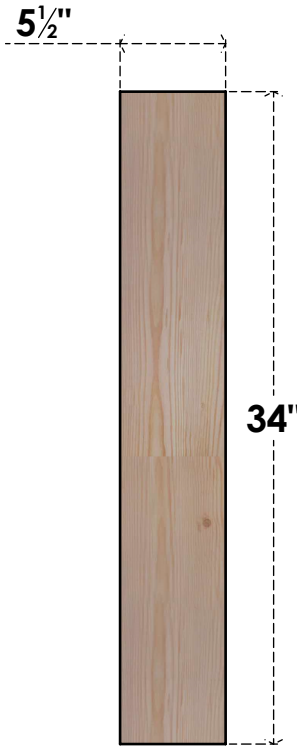

BRC06X22X34TRA00SDF

5 1/2"W X 22"D X 34"H TRADITIONAL SMOOTH BRACE, DOUGLAS FIR

SIDE

FRONT

EKENA MILLWORK
 2300 WEST MAIN ST.
 CLARKSVILLE, TX 75426
 TOLL FREE: 866-607-0453
 WWW.EKENAMILLWORK.COM

NOTES

1. INSTALLATION TO BE COMPLETED IN ACCORDANCE WITH MANUFACTURER'S SPECIFICATIONS.
2. DRAWING MAY NOT BE TO SCALE
3. THIS DRAWING IS INTENDED FOR DESIGN AND PLANNING PURPOSES ONLY.
4. ALL INFORMATION CONTAINED HEREIN WAS CURRENT AT THE TIME OF DEVELOPMENT BUT MUST BE REVIEWED AND APPROVED BY THE PRODUCT MANUFACTURER TO BE CONSIDERED ACCURATE.
5. PRODUCTS ARE NOT KILN DRIED. THIS ITEM IS UNIQUE AND WILL CONTAIN THE NATURAL VARIATIONS THAT THE WOOD SPECIES OFFERS. THIS MAY RESULT IN VARIATIONS UP TO 1/4"