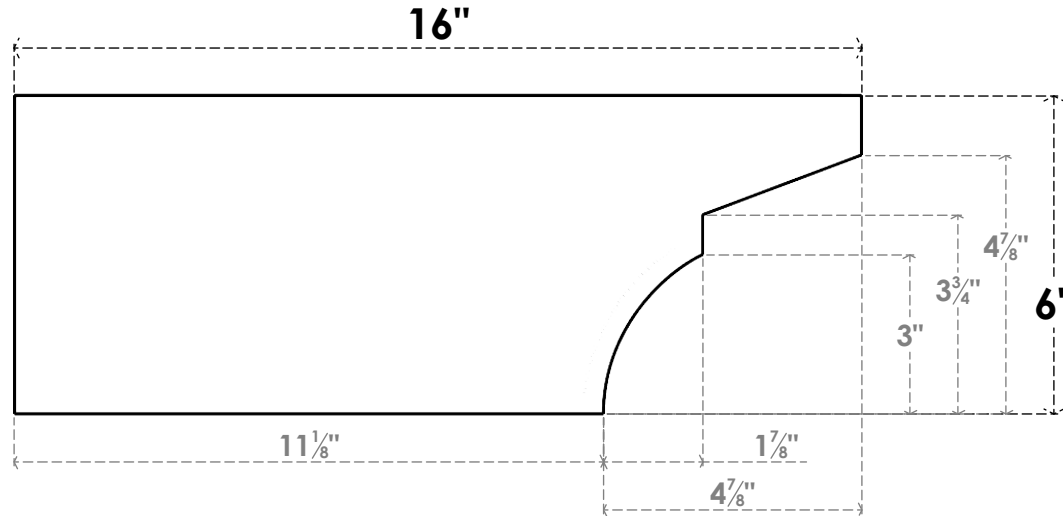

ITEM NUMBER: RFTURO060X06000X16000X006MON00RCPR

6"W X 6"H X 16"L TIMBERTHANE ROUGH CEDAR MONTEREY FAUX WOOD OPEN RAFTER TAIL, 6" L END, PRIMED TAN

SIDE PROFILE

FRONT PROFILE

ISOMETRIC

GENERATED DATE : 03/02/2023