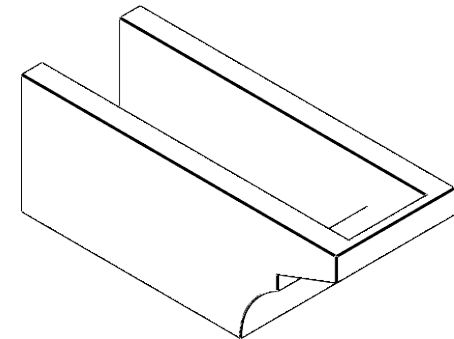

ITEM NUMBER: RFTURO060X06000X16000X006MON00RCPR

6"W X 6"H X 16"L TIMBERTHANE ROUGH CEDAR MONTEREY FAUX WOOD OPEN RAFTER TAIL, 6" L END, PRIMED TAN

SIDE PROFILE

FRONT PROFILE

ISOMETRIC

GENERATED DATE : 03/02/2023

EKENA MILLWORK
2300 WEST MAIN ST.
CLARKSVILLE, TX 75426
TOLL FREE: 866-607-0453
WWW.EKENAMILLWORK.COM

NOTES

1. INSTALLATION TO BE COMPLETED IN ACCORDANCE WITH MANUFACTURER'S SPECIFICATIONS.
2. DRAWING MAY NOT BE TO SCALE
3. THIS DRAWING IS INTENDED FOR DESIGN AND PLANNING PURPOSES ONLY.
4. ALL INFORMATION CONTAINED HEREIN WAS CURRENT AT THE TIME OF DEVELOPMENT BUT MUST BE REVIEWED AND APPROVED BY THE PRODUCT MANUFACTURER TO BE CONSIDERED ACCURATE.
5. TIMBERTHANE ARCHITECTURAL PRODUCTS ARE MADE FROM HIGH DENSITY URETHANE AND COME FACTORY PRIMED