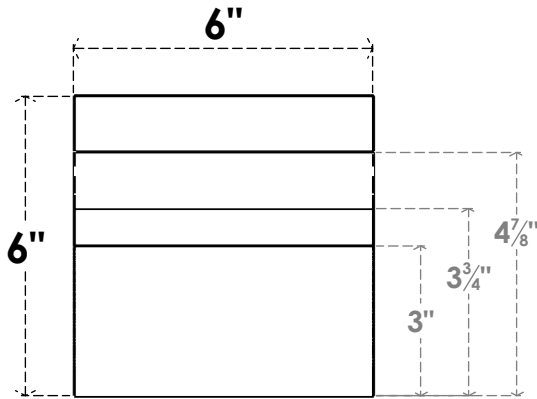

ITEM NUMBER: RFTURO060X06000X16000X006MON00RCPR

6"W X 6"H X 16"L TIMBERTHANE ROUGH CEDAR MONTEREY FAUX WOOD OPEN RAFTER TAIL, 6" L END, PRIMED TAN

SIDE PROFILE

FRONT PROFILE

ISOMETRIC

GENERATED DATE : 03/02/2023