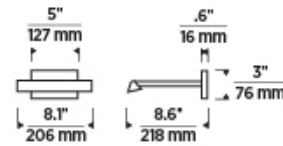

700DES _____

JOB NAME _____

NOTES _____

DESSAU 8 PICTURE LIGHT

VISUAL COMFORT & Co.

SPECIFICATIONS

PRIMARY MATERIAL	Aluminum or Brass
SHADE MATERIAL	Acrylic
NET WEIGHT	1.5 lbs
HEIGHT	3in
WIDTH	8.6in
LENGTH	8.1in
MIN. EXTENSION FROM WALL	8.6in
UP LIGHT / DOWN LIGHT / BOTH?	
WET LISTED	
DAMP LISTED	
DRY LISTED	
UP / DOWN	
HORIZONTAL / VERTICAL	
WALL / CEILING MOUNT	
GENERAL LISTING	ETL Listed
ADA COMPLIANT	
INCLUDES	