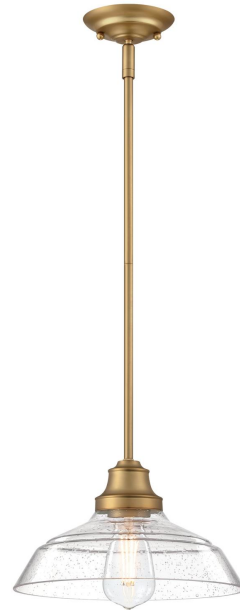

Item Number 6132400**Iron Hill**

Pendant Brushed Brass Finish Clear Seeded Glass

Specifications

- Height: 6.25"
- Diameter: 11"
- Use (1) Medium (E26) Base Lamp, 60 Watt Maximum
- Includes (2) 9.5" and (2) 4.75" long rods to customize hanging length

Installation

Refer to instruction manual for installation and additional warnings.
Consult a qualified electrician if unsure how to proceed.

Warranty Information - 5 Year Limited Warranty

This Westinghouse Lighting Fixture is warranted against defects in material and workmanship for a period of Five Years from purchase date.