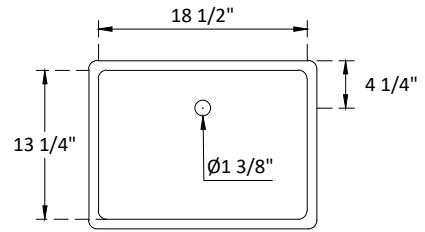

SPECIFICATIONS

Handle:
Overall length : 7" (179mm)
center to center : 6 1/4" (160mm)