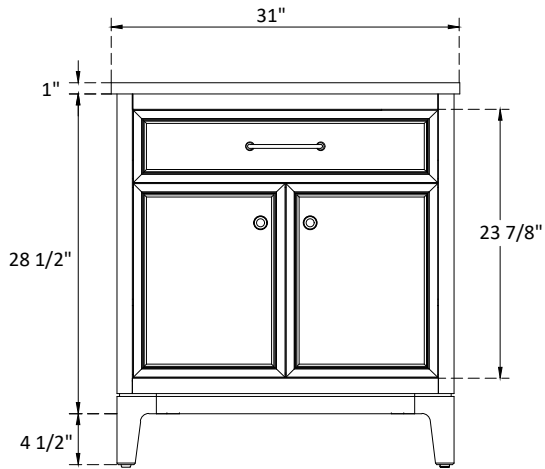

SPECIFICATIONS

Handle:
Overall length : 7" (179mm)
center to center : 6 1/4" (160mm)