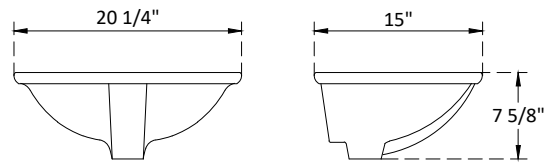

SPECIFICATIONS

Handle:
Overall length : 7" (179mm)
center to center : 6 1/4" (160mm)