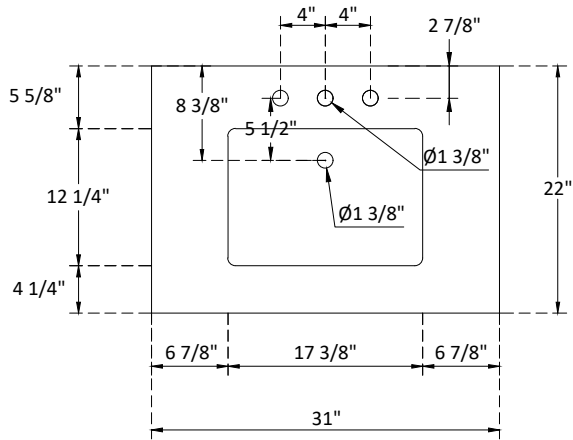

SPECIFICATIONS

Handle:
Overall length : 7" (179mm)
center to center : 6 1/4" (160mm)