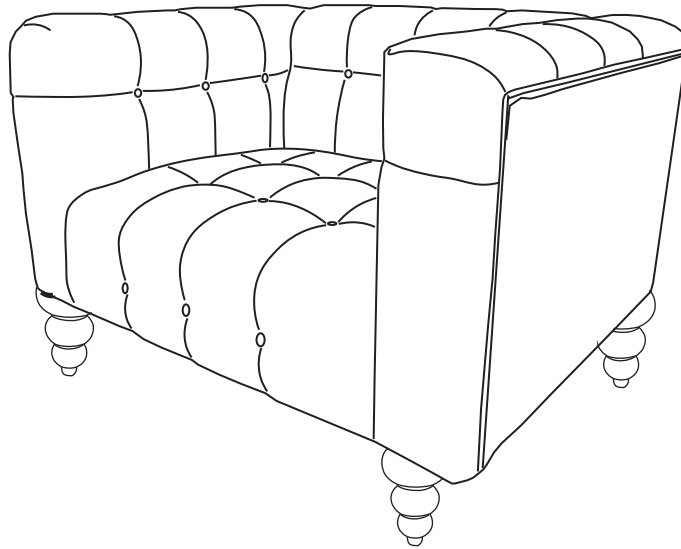

ASSEMBLY INSTRUCTIONS

WF306132/133

SINGLE SOFA

SINGLE SOFA is packed in 2 cases

Carton	Disignation	Part	Hardware/Leg
1/2 WF306132	Backrest	#1 	 #A x 4pcs
	Left arm	#2 	 #B x 4pcs  #C x 4pcs
	Right arm	#3 	 #D x 4pcs  #E x 4pcs
2/2 WF306133	Seat	#4 	

ASSEMBLY INSTRUCTIONS

PARTS

#1 1pc

BACKREST

#2 2pcs

LEFT ARM

#3 1pc

RIGHT ARM