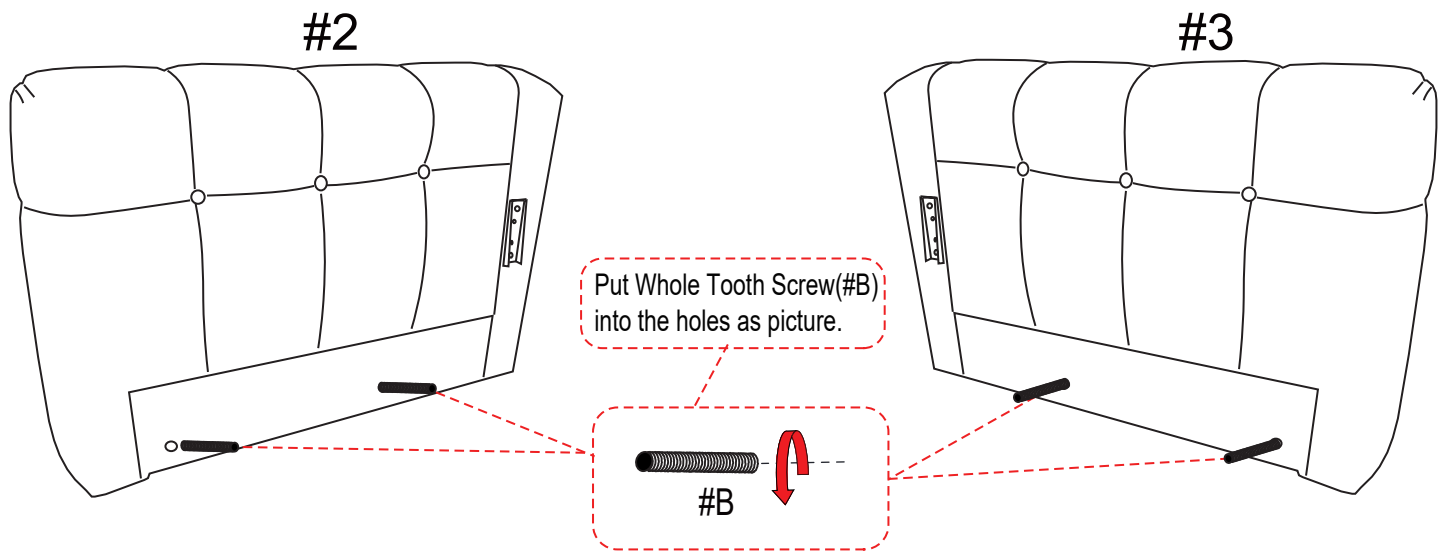

NUT

#D 4 pcs

FLAT WASHER
22mm

#E 1 pc

WRENCH

ASSEMBLY INSTRUCTIONS

STEP1:

STEP2: