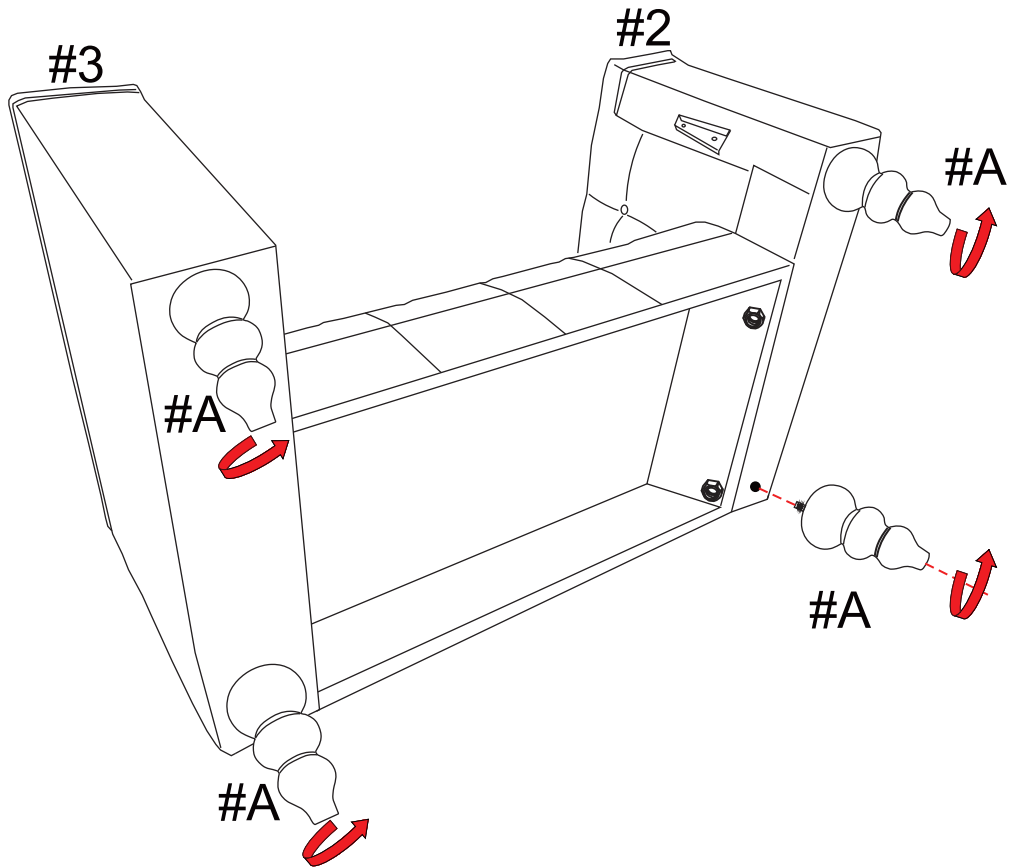

ASSEMBLY INSTRUCTIONS

WF306132/133

SINGLE SOFA

SINGLE SOFA is packed in 2 cases

Carton	Disignation	Part	Hardware/Leg
1/2 WF306132	Backrest	#1 	 #A x 4pcs
	Left arm	#2 	 #B x 4pcs  #C x 4pcs
	Right arm	#3 	 #D x 4pcs  #E x 4pcs
2/2 WF306133	Seat	#4 	

ASSEMBLY INSTRUCTIONS

PARTS

#1 1pc

BACKREST

#2 2pcs

LEFT ARM

#3 1pc

RIGHT ARM

NUT

#D 4 pcs

FLAT WASHER
22mm

#E 1 pc

WRENCH

ASSEMBLY INSTRUCTIONS

STEP1:

STEP2:

ASSEMBLY INSTRUCTIONS

STEP3:

STEP4: