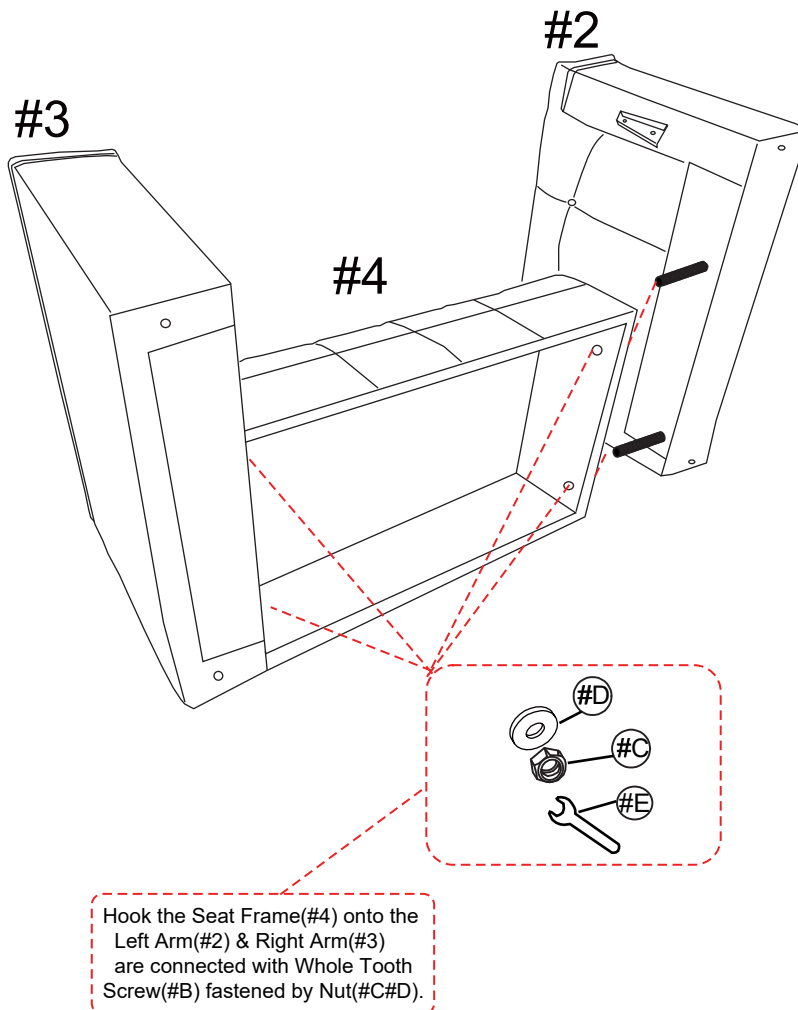

ASSEMBLY INSTRUCTIONS

WF306132/133

SINGLE SOFA

SINGLE SOFA is packed in 2 cases

Carton	Disignation	Part	Hardware/Leg
1/2 WF306132	Backrest	#1 	 #A x 4pcs
	Left arm	#2 	 #B x 4pcs  #C x 4pcs
	Right arm	#3 	 #D x 4pcs  #E x 4pcs
2/2 WF306133	Seat	#4 	

#4 1pc

SAET

HARDWARE

#A 4 pcs

WOODEN LEG

#B 4 pcs

WHOLE TOOTH SCREW
90mm L

#C 4 pcs

NUT

#D 4 pcs

FLAT WASHER
22mm

#E 1 pc

WRENCH

ASSEMBLY INSTRUCTIONS

STEP1:

STEP2: