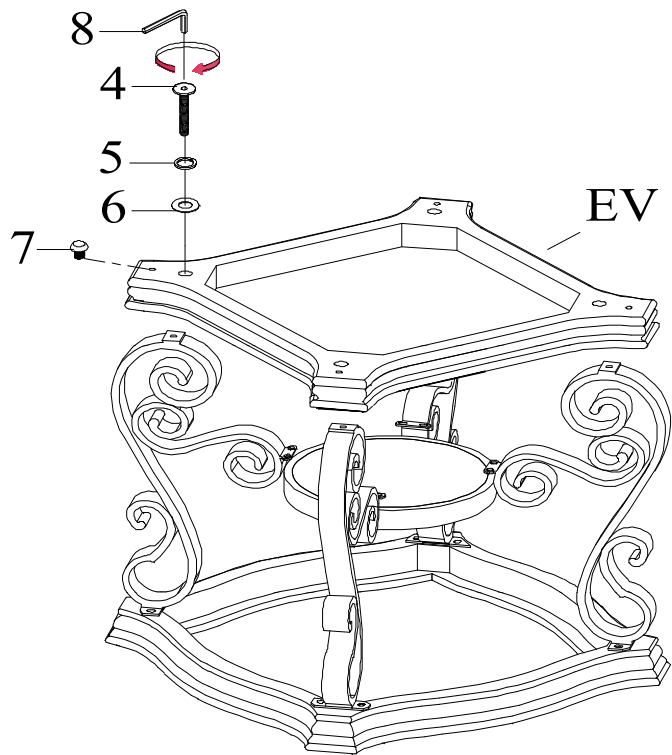

STEP 3

STEP 4

STEP 5
COMPLETE