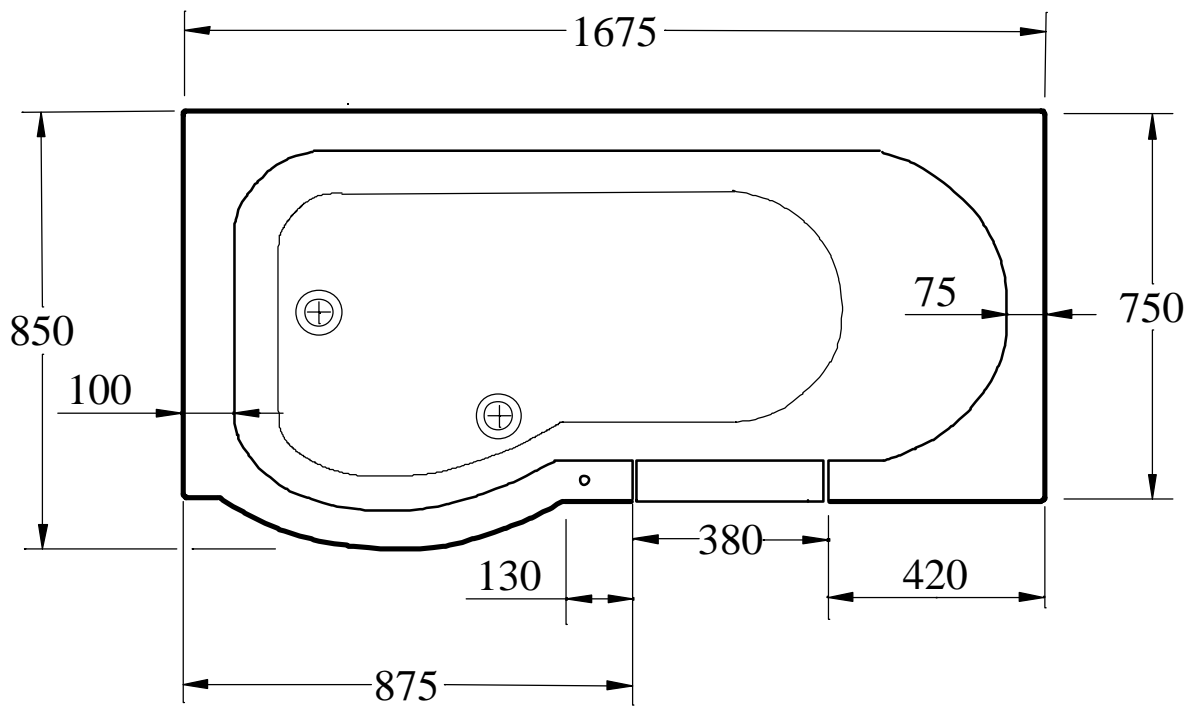

P SHAPED SHOWER BATH

MEASUREMENTS IN MILLIMETER