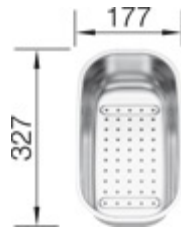

Colander

BL208195

BLANCO UK Limited

Tel: 01923 635200

Fax: 0800 0911608

> www.blanco.co.uk