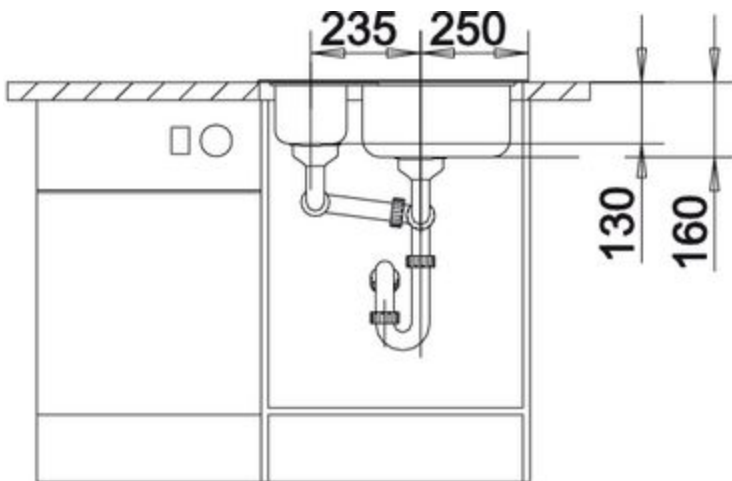

## Details

---

Top View

Side View

Front View

Scope of supply

---

with 3 1/2" basket strainer waste

## Design tips

---

Cabinet Width: 60 cm

Bowl depth: 160 mm / 130 mm

Cut out size: 581 x 476 x R48