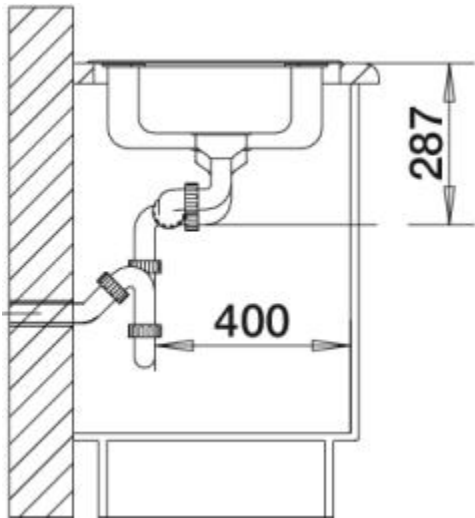

## Surfaces

---

Stainless steel  
18/10

Stainless steel 18/10

reversible

Item No. BL450905

## Details

---

Top View

Side View

Front View

Scope of supply

---

with 3 1/2" basket strainer waste

## Design tips

---

Cabinet Width: 60 cm

Bowl depth: 160 mm / 130 mm

Cut out size: 581 x 476 x R48