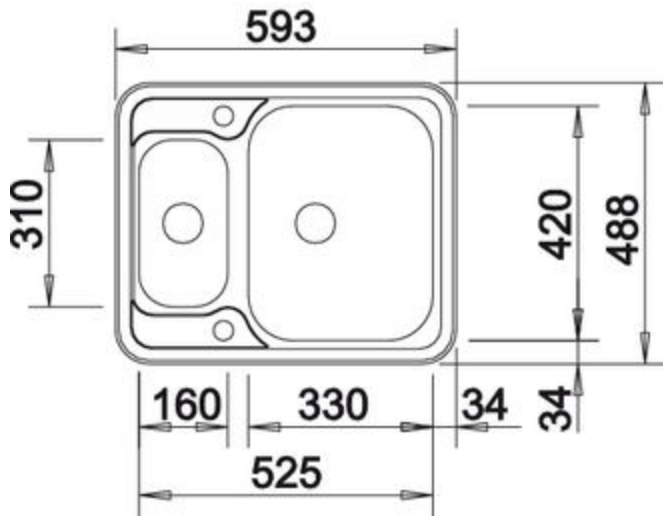

## Surfaces

---

Stainless steel  
18/10

Stainless steel 18/10

reversible

Item No. BL450905

## Details

---

Top View

Side View

Front View

Scope of supply

---

with 3 1/2" basket strainer waste

## Design tips

---

Cabinet Width: 60 cm

Bowl depth: 160 mm / 130 mm

Cut out size: 581 x 476 x R48