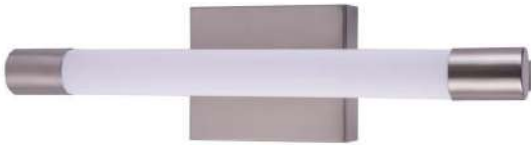

# LED Vanity Lights

**LIGHT SPECIFICATIONS  
LED VANITY FIXTURE**

**SPECIFICATIONS**

•Product Model	IVA-WL040B-185IN-40BN
•WATTS	20W
•LUMENS	1100LM
•COLOR TEMPERATURE	4000K
•CRI	RA>80
•VOLTAGE	120V DIMMABLE
•IP RATED	ETL DAMP LOCATION
•OPERATING TEMPRATURE	-20~45°C
•MATERIAL	STEEL+ ACRYLIC
•FINISH	BRUSHED NICKEL
•MOUNTING	WALL MOUNTING
•SHADE SHAPE	CYLINDER
•SHADE MATERIAL	ACRYLIC
•SHADE COLOR	WHITE
•WARRANTY	5-YEAR LIMITED
•FIXTURE SIZE	18-1/2"x4"x3-1/2"
• CASE QUANTITY	6 PACK
• INNER CARTON SIZE	13.5x11.5x52.5CM
• NET WEIGHT	0.91 KG
• GROSS WEIGHT	1.27KG
• MASTER CARTON SIZE	53.5x36.5x29CM
• NET WEIGHT	5.46KG
• GROSS WEIGHT	8.41KG

**LIGHT SPECIFICATIONS  
LED VANITY FIXTURE**

**SPECIFICATIONS**

•Product Model	IVA-WL040C-275IN-40BN
•WATTS	23W
•LUMENS	1500LM
•COLOR TEMPERATURE	4000K
•CRI	RA>80
•VOLTAGE	120V DIMMABLE
•IP RATED	ETL DAMP LOCATION
•OPERATING TEMPRATURE	-20~45°C
•MATERIAL	STEEL+ ACRYLIC
•FINISH	BRUSHED NICKEL
•MOUNTING	WALL MOUNTING
•SHADE SHAPE	CYLINDER
•SHADE MATERIAL	ACRYLIC
•SHADE COLOR	WHITE
•WARRANTY	5-YEAR LIMITED
•FIXTURE SIZE	27-1/2"x4"x3-1/2"
• CASE QUANTITY	6 PACK
• INNER CARTON SIZE	13.5x11.5x76CM
• NET WEIGHT	1.16 KG
• GROSS WEIGHT	1.60KG
• MASTER CARTON SIZE	77.5x36.5x29CM
• NET WEIGHT	6.96KG
• GROSS WEIGHT	10.56KG