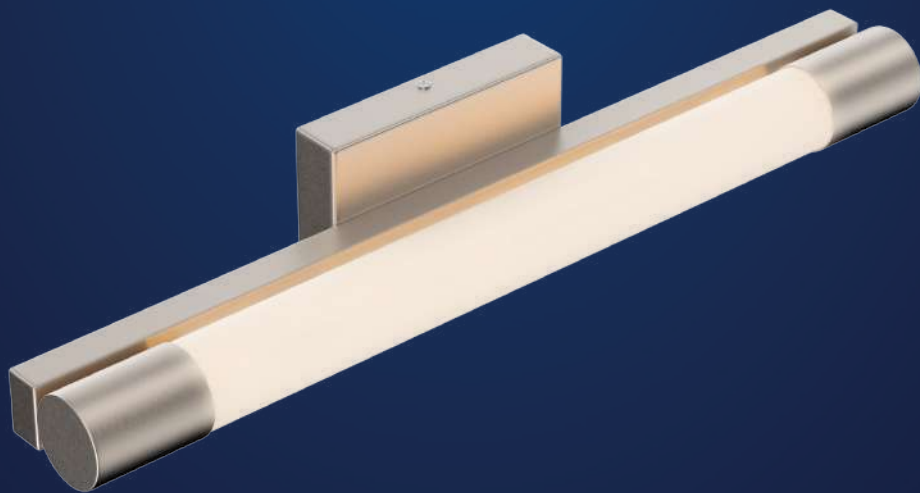

# LED Vanity Lights

**LIGHT SPECIFICATIONS  
LED VANITY FIXTURE**

**SPECIFICATIONS**

•Product Model	IVA-WL040B-185IN-40BN
•WATTS	20W
•LUMENS	1100LM
•COLOR TEMPERATURE	4000K
•CRI	RA>80
•VOLTAGE	120V DIMMABLE
•IP RATED	ETL DAMP LOCATION
•OPERATING TEMPRATURE	-20~45°C
•MATERIAL	STEEL+ ACRYLIC
•FINISH	BRUSHED NICKEL
•MOUNTING	WALL MOUNTING
•SHADE SHAPE	CYLINDER
•SHADE MATERIAL	ACRYLIC
•SHADE COLOR	WHITE
•WARRANTY	5-YEAR LIMITED
•FIXTURE SIZE	18-1/2"x4"x3-1/2"
• CASE QUANTITY	6 PACK
• INNER CARTON SIZE	13.5x11.5x52.5CM
• NET WEIGHT	0.91 KG
• GROSS WEIGHT	1.27KG
• MASTER CARTON SIZE	53.5x36.5x29CM
• NET WEIGHT	5.46KG
• GROSS WEIGHT	8.41KG

**LIGHT SPECIFICATIONS  
LED VANITY FIXTURE**

**SPECIFICATIONS**

•Product Model	IVA-WL040C-275IN-40BN
•WATTS	23W
•LUMENS	1500LM
•COLOR TEMPERATURE	4000K
•CRI	RA>80
•VOLTAGE	120V DIMMABLE
•IP RATED	ETL DAMP LOCATION
•OPERATING TEMPRATURE	-20~45°C
•MATERIAL	STEEL+ ACRYLIC
•FINISH	BRUSHED NICKEL
•MOUNTING	WALL MOUNTING
•SHADE SHAPE	CYLINDER
•SHADE MATERIAL	ACRYLIC
•SHADE COLOR	WHITE
•WARRANTY	5-YEAR LIMITED
•FIXTURE SIZE	27-1/2"x4"x3-1/2"
• CASE QUANTITY	6 PACK
• INNER CARTON SIZE	13.5x11.5x76CM
• NET WEIGHT	1.16 KG
• GROSS WEIGHT	1.60KG
• MASTER CARTON SIZE	77.5x36.5x29CM
• NET WEIGHT	6.96KG
• GROSS WEIGHT	10.56KG