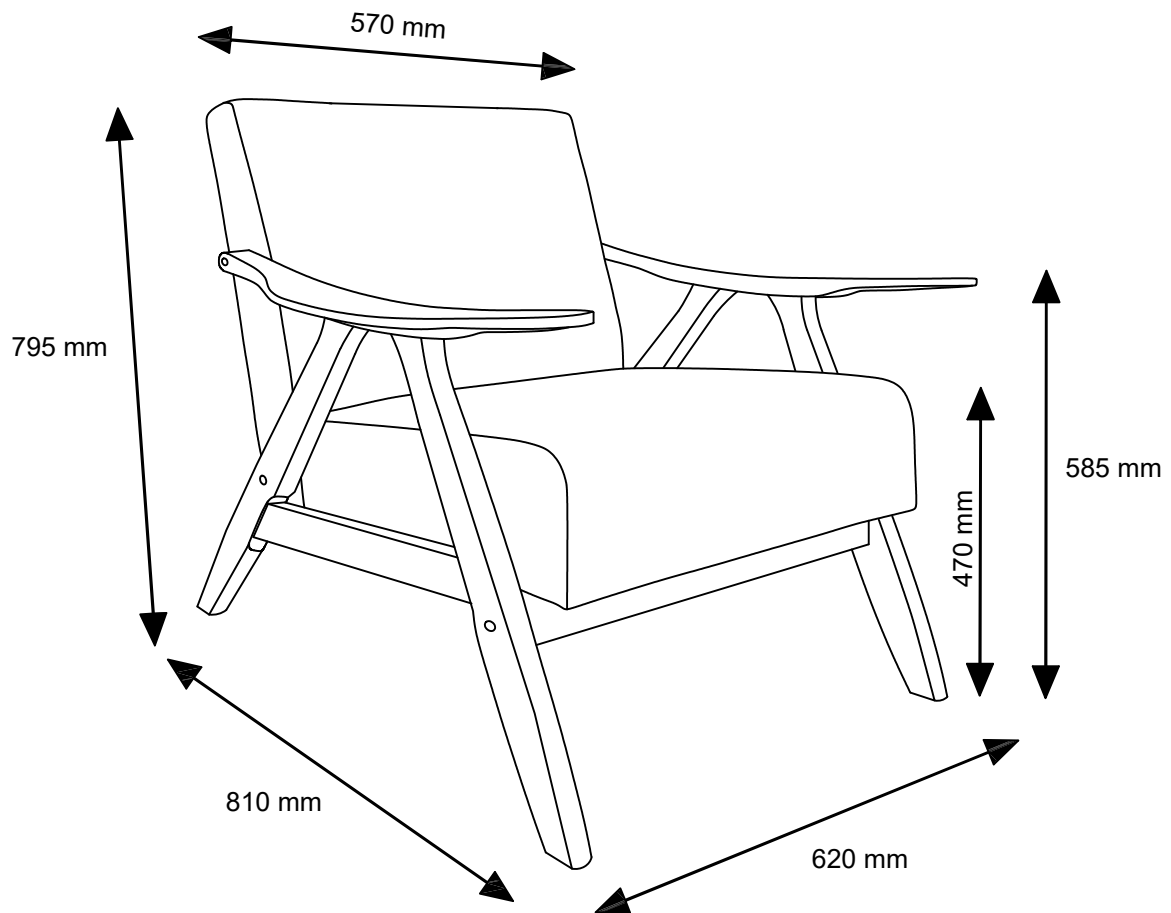

Assembly Instructions

Hoff Armchair

519741-01/02/03/04/05

Keep these instructions for future reference

Assemble the furniture on a soft level surface to avoid damaging the furniture or your floor.

We recommend furniture be assembled near where they will be placed, to avoid moving the product unnecessarily once assembled.

5

M6x40 mm
E x 1

M6x19 mm
F x 1

M4x100 mm
D x 1

100%

6

M4x100 mm
D x 1

100%