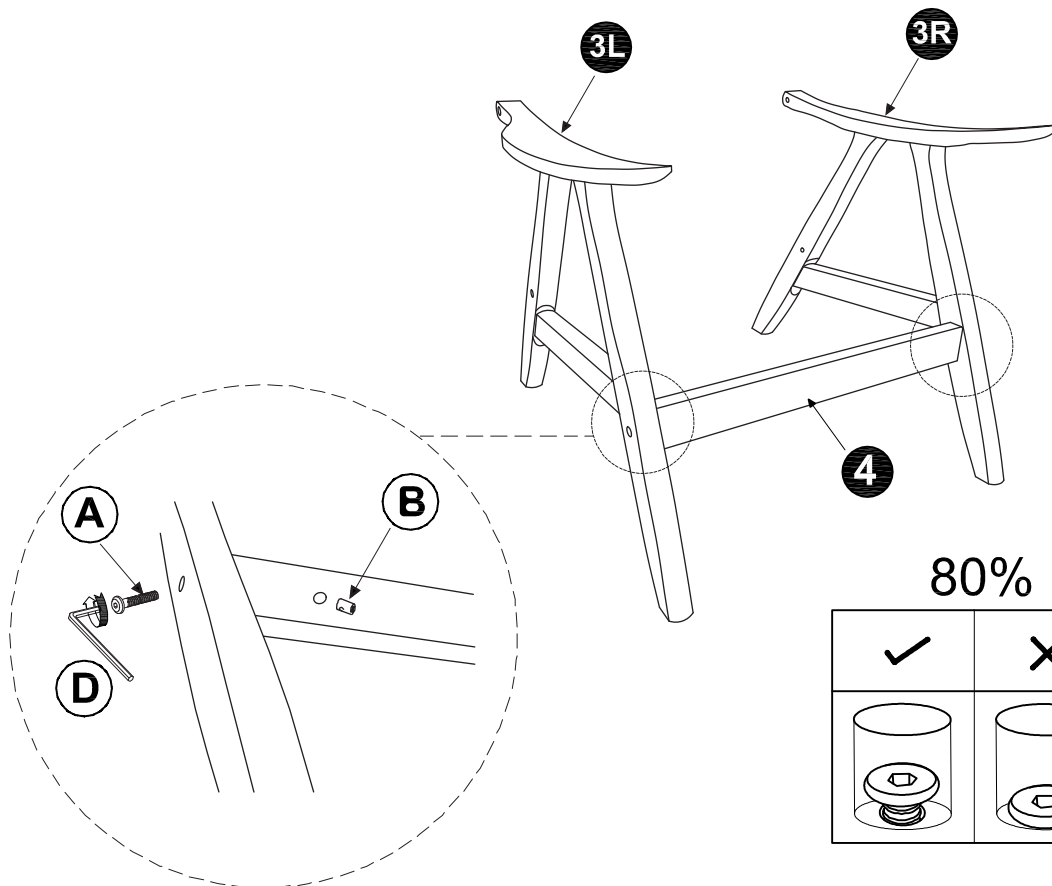

Regularly check and re-tighten (if necessary) all bolts on furniture that you have assembled yourself.

PARTS LIST

NO.	PARTS LIST	QTY
(1)	BACKREST	1
(2)	CUSHION SEAT	1
(3L)	LEFT LEG FRAME	1
(3R)	RIGHT LEG FRAME	1
(4)	FRONT RAIL	1

HARDWARE LIST

NO.	DESCRIPTION		QTY
A	BOLT M6x70 MM		6
B	BARREL NUT M6x13 MM		2
C	WOOD DOWEL M8x30 MM		4
D	ALLEN KEY M4x100 MM		1
E	BOLT M6x40 MM		1
F	FLAT WASHER M6x19 MM		1

1

M8x30 mm
C x 4

2

M6x70 mm
A x 2

M6x13 mm
B x 2

M4x100 mm
D x 1

3

M6x70 mm
A x 4

M4x100 mm
D x 1

80%

4

2

5

M6x40 mm
E x 1

M6x19 mm
F x 1

M4x100 mm
D x 1

100%

6

M4x100 mm
D x 1

100%