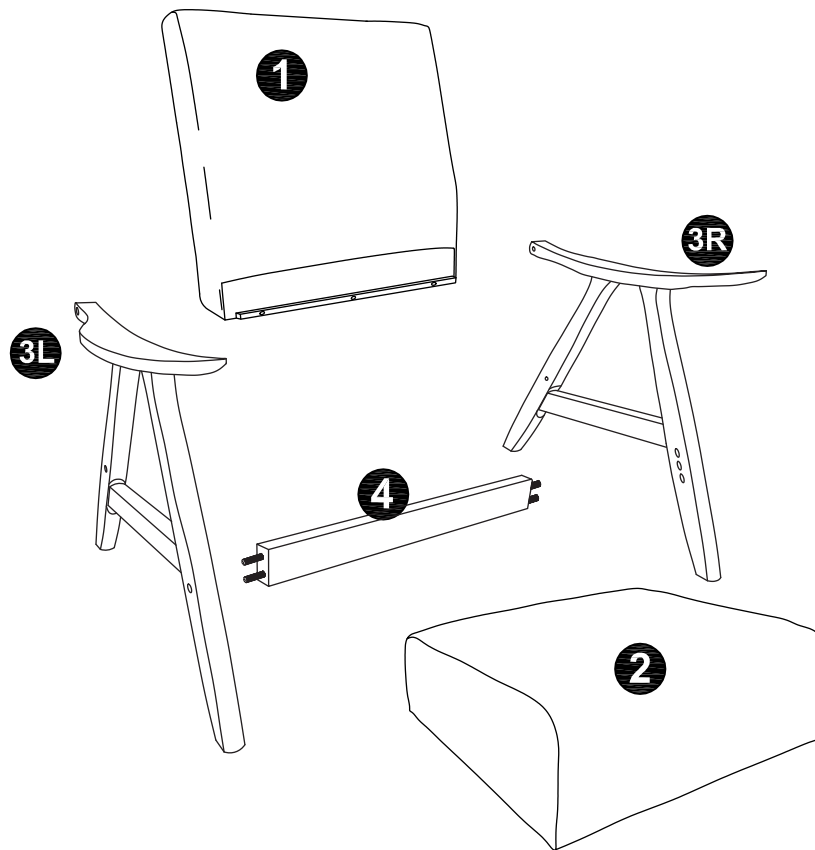

Assembly Instructions

Hoff Armchair

519741-01/02/03/04/05

Keep these instructions for future reference

Assemble the furniture on a soft level surface to avoid damaging the furniture or your floor.

We recommend furniture be assembled near where they will be placed, to avoid moving the product unnecessarily once assembled.

Regularly check and re-tighten (if necessary) all bolts on furniture that you have assembled yourself.

PARTS LIST

NO.	PARTS LIST	QTY
(1)	BACKREST	1
(2)	CUSHION SEAT	1
(3L)	LEFT LEG FRAME	1
(3R)	RIGHT LEG FRAME	1
(4)	FRONT RAIL	1